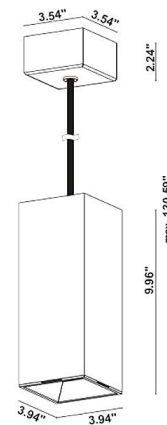

ALTOPIANO S 1.1

Altopiano S is a family of outdoor suspended fixtures that can be coordinated with Altopiano downlights for a minimalist look for porches, canopies, hallways and corridors. They are offered in a cylindrical or square version in 2 sizes, with recessed optics, and possibility of a honeycomb louver and anti-glare shield with concentric rings, as well as a UGR of less than 19 with the narrow, medium and wide optics. Altopiano S 1.1 is the square 4.0" x 4.0" version.

TECHNICAL DATA

Wattage / Input	8W
Power Supply	Integral 120VAC
Construction	Body: Thermally Conductive Technopolymer Trim: Stainless Steel Lens: Diffuse or Extra-clear Glass Cable Length: 9.84' standard
CCT	2200K, 2700K, 3000K, 4000K
CRI	80, >90 (2200K only available >90)
BUG Rating	B0-U0-G0 (3000K, Diffuse) B1-U0-G0 (3000K, 19°, 50°) B1-U1-G0 (3000K, 25°, 37°)
Delivered Lumens	498 lm (3000K, 25°, CRI >90) 588 lm (3000K, 25°, CRI 80)
Efficacy	62.3 lm/W (3000K, 25°, CRI >90) 73.5 lm/W (3000K, 25°, CRI 80)
Optics	5 Standard (see below)
Finishes	4 Standard, Custom RAL on request
Fixture Dimensions	3.94" x 3.94" x 10.0" h
Fixture Weight	4.41 lbs
Lumen Maintenance	60,000 hrs L90, B10 (Ta 25°C)
Color Consistency	2-Step MacAdam
Operating Temp.	-20°C to +50°C
IP Rating	IP66
IK Rating	IK07

Fixture Dimensions

ORDERING INFORMATION

Example: AS1110100150KF. Accessories ordered separately.

AS1110						
Model #	CRI	Control System	Accessories	CCT	Optics	Finish
AS1110	0 - CRI 80 (not available on 2200K) 1 - CRI >90	0 - On / Off D - DALI-2	00 - None 01 - Honeycomb 02 - Anti-Glare <i>Honeycomb Louvre and Anti-glare Shield not available on 0D (Diffuse)</i>	N - 2200K <i>(CRI>90 only)</i> F - 2700K 5 - 3000K 9 - 4000K	0S - 19° 0M - 25° 0L - 37° 0K - 50° 0D - Diffuse	H - Anthracite T - Cor-ten F - Gray E - White C - Custom RAL <i>(consult factory for "C")</i>