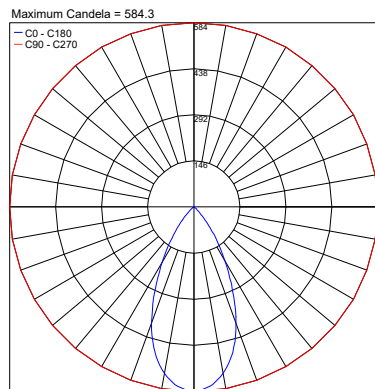

Various

WNAP10A1
Windproof cable

PHOTOMETRIC DATA

Note: All photometry is 3000K

CRI 80 19°

PHOTOMETRIC FILENAME : ALTOPIANO_S_1_1_S_19_3000K_CRI80_BWIES

25°

PHOTOMETRIC FILENAME : ALTOPIANO_S_1_1_M_25_3000K_CRI80_BWIES

Job Name/Date:

Fixture Type Designation:

PHOTOMETRIC DATA

Note: All photometry is 3000K

CRI 90 19°

25°

37°

CRI 90 50°