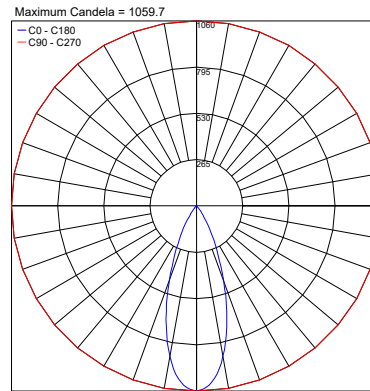

Job Name/Date:

Fixture Type Designation:

PHOTOMETRIC DATA

Note: All photometry is 3000K

CRI 90 19°

25°

37°

CRI 90 50°