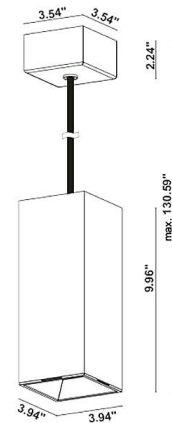

TECHNICAL DATA

Wattage / Input	8W
Power Supply	Integral 120VAC
Construction	Body: Thermally Conductive Technopolymer Trim: Stainless Steel Lens: Diffuse or Extra-clear Glass Cable Length: 9.84' standard
CCT	2200K, 2700K, 3000K, 4000K
CRI	80, >90 (2200K only available >90)
BUG Rating	B0-U0-G0 (3000K, Diffuse) B1-U0-G0 (3000K, 19°, 50°) B1-U1-G0 (3000K, 25°, 37°)
Delivered Lumens	498 lm (3000K, 25°, CRI >90) 588 lm (3000K, 25°, CRI 80)
Efficacy	62.3 lm/W (3000K, 25°, CRI >90) 73.5 lm/W (3000K, 25°, CRI 80)
Optics	5 Standard (see below)
Finishes	4 Standard, Custom RAL on request (4 Stage Marine Grade Finish)
Fixture Dimensions	3.94" x 3.94" x 10.0" h
Fixture Weight	4.41 lbs
Lumen Maintenance	60,000 hrs L90, B10 (Ta 25°C)
Color Consistency	2-Step MacAdam
Operating Temp.	-20°C to +50°C
IP Rating	IP66
IK Rating	IK07

Fixture Dimensions