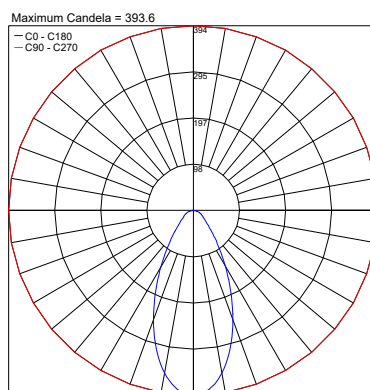

TECHNICAL DATA

Wattage / Input	8W
Power Supply	Integral 120VAC
Construction	Body: Thermally Conductive Technopolymer Trim: Stainless Steel Lens: Diffuse or Extra-clear Glass Cable Length: 9.84' standard
CCT	2200K, 2700K, 3000K, 4000K
CRI	80, >90 (2200K only available >90)
BUG Rating	B0-U0-G0 (3000K, Diffuse) B1-U0-G0 (3000K, 19°, 50°) B1-U1-G0 (3000K, 25°, 37°)
Delivered Lumens	498 lm (3000K, 25°, CRI >90) 588 lm (3000K, 25°, CRI 80)
Efficacy	62.3 lm/W (3000K, 25°, CRI >90) 73.5 lm/W (3000K, 25°, CRI 80)
Optics	5 Standard (see below)
Finishes	4 Standard, Custom RAL on request (4 Stage Marine Grade Finish)
Fixture Dimensions	3.94" x 3.94" x 10.0" h
Fixture Weight	4.41 lbs
Lumen Maintenance	60,000 hrs L90, B10 (Ta 25°C)
Color Consistency	2-Step MacAdam
Operating Temp.	-20°C to +50°C
IP Rating	IP66
IK Rating	IK07

Various

WNAP10A1
Windproof cable

PHOTOMETRIC DATA

Note: All photometry is 3000K

CRI 80 19°

25°

37°

CRI 80 50°

Diffuse

Job Name/Date:

Fixture Type Designation:

PHOTOMETRIC DATA

Note: All photometry is 3000K

CRI 90 19°

25°

37°