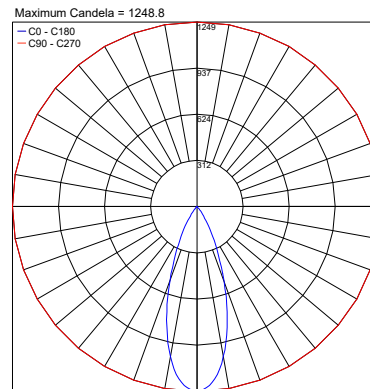

ACCESSORIES

Anti-Glare

Honeycomb Louvre
Built into the fixture
Can be provided on all optics
except for diffuse

Anti-glare Shield
Built into the fixture
Can be provided on all optics
except for diffuse

Various

WNAP10A1
Windproof cable

PHOTOMETRIC DATA

Note: All photometry is 3000K

CRI 80 19°

25°

37°

CRI 80 50°

Diffuse

Job Name/Date:

Fixture Type Designation: