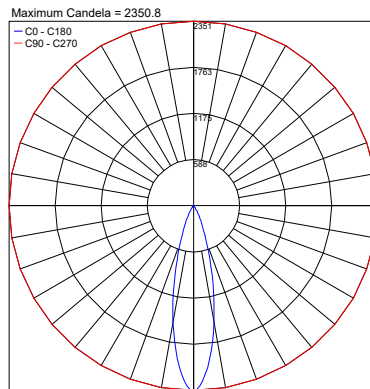

TECHNICAL DATA

Wattage / Input	8W
Power Supply	Integral 120VAC
Construction	Body: Thermally Conductive Technopolymer Trim: Stainless Steel Lens: Diffuse or Extra-clear Glass Cable Length: 9.84' standard
CCT	2200K, 2700K, 3000K, 4000K
CRI	80, >90 (2200K only available >90)
BUG Rating	B0-U0-G0 (3000K, Diffuse) B1-U0-G0 (3000K, 19°, 50°) B1-U1-G0 (3000K, 25°, 37°)
Delivered Lumens	498 lm (3000K, 25°, CRI >90) 588 lm (3000K, 25°, CRI 80)
Efficacy	62.3 lm/W (3000K, 25°, CRI >90) 73.5 lm/W (3000K, 25°, CRI 80)
Optics	5 Standard (see below)
Finishes	4 Standard, Custom RAL on request (4 Stage Marine Grade Finish)
Fixture Dimensions	3.94" x 3.94" x 10.0" h
Fixture Weight	4.41 lbs
Lumen Maintenance	60,000 hrs L90, B10 (Ta 25°C)
Color Consistency	2-Step MacAdam
Operating Temp.	-20°C to +50°C
IP Rating	IP66
IK Rating	IK07

Various

WNAP10A1
Windproof cable

PHOTOMETRIC DATA

Note: All photometry is 3000K

CRI 80 19°

25°

37°

CRI 80 50°

Diffuse

Job Name/Date:

Fixture Type Designation:

PHOTOMETRIC DATA

Note: All photometry is 3000K

CRI 90 19°

25°

37°