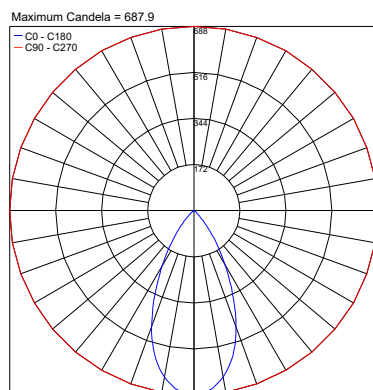

TECHNICAL DATA

Wattage / Input	8W
Power Supply	Integral 120VAC
Construction	Body: Thermally Conductive Technopolymer Trim: Stainless Steel Lens: Diffuse or Extra-clear Glass Cable Length: 9.84' standard
CCT	2200K, 2700K, 3000K, 4000K
CRI	80, >90 (2200K only available >90)
BUG Rating	B0-U0-G0 (3000K, Diffuse) B1-U0-G0 (3000K, 19°, 50°) B1-U1-G0 (3000K, 25°, 37°)
Delivered Lumens	498 lm (3000K, 25°, CRI >90) 588 lm (3000K, 25°, CRI 80)
Efficacy	62.3 lm/W (3000K, 25°, CRI >90) 73.5 lm/W (3000K, 25°, CRI 80)
Optics	5 Standard (see below)
Finishes	4 Standard, Custom RAL on request (4 Stage Marine Grade Finish)
Fixture Dimensions	3.94" x 3.94" x 10.0" h
Fixture Weight	4.41 lbs
Lumen Maintenance	60,000 hrs L90, B10 (Ta 25°C)
Color Consistency	2-Step MacAdam
Operating Temp.	-20°C to +50°C
IP Rating	IP66
IK Rating	IK07

Various

WNAP10A1
Windproof cable

PHOTOMETRIC DATA

Note: All photometry is 3000K

CRI 80 19°

25°

37°

CRI 80 50°

Diffuse

Job Name/Date:

Fixture Type Designation:

PHOTOMETRIC DATA

Note: All photometry is 3000K

CRI 90 19°

25°

37°