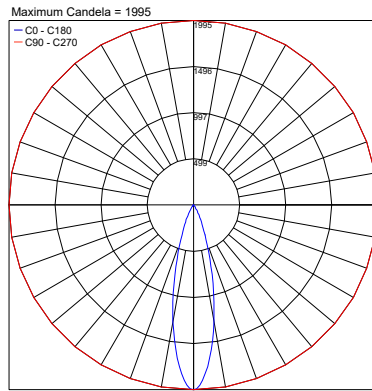

Job Name/Date:

Fixture Type Designation:

PHOTOMETRIC DATA

Note: All photometry is 3000K

CRI 90 19°

25°

37°

CRI 90 50°