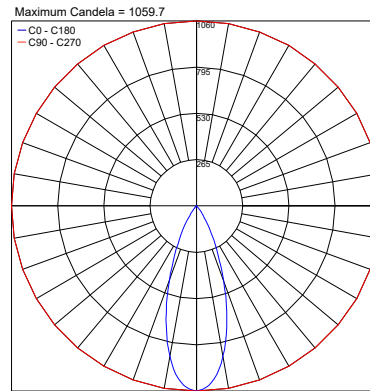

TECHNICAL DATA

Wattage / Input	8W
Power Supply	Integral 120VAC
Construction	Body: Thermally Conductive Technopolymer Trim: Stainless Steel Lens: Diffuse or Extra-clear Glass Cable Length: 9.84' standard
CCT	2200K, 2700K, 3000K, 4000K
CRI	80, >90 (2200K only available >90)
BUG Rating	B0-U0-G0 (3000K, Diffuse) B1-U0-G0 (3000K, 19°, 50°) B1-U1-G0 (3000K, 25°, 37°)
Delivered Lumens	498 lm (3000K, 25°, CRI >90) 588 lm (3000K, 25°, CRI 80)
Efficacy	62.3 lm/W (3000K, 25°, CRI >90) 73.5 lm/W (3000K, 25°, CRI 80)
Optics	5 Standard (see below)
Finishes	4 Standard, Custom RAL on request (4 Stage Marine Grade Finish)
Fixture Dimensions	3.94" x 3.94" x 10.0" h
Fixture Weight	4.41 lbs
Lumen Maintenance	60,000 hrs L90, B10 (Ta 25°C)
Color Consistency	2-Step MacAdam
Operating Temp.	-20°C to +50°C
IP Rating	IP66
IK Rating	IK07

Various

WNAP10A1
Windproof cable

PHOTOMETRIC DATA

Note: All photometry is 3000K

CRI 80 19°

25°

37°

CRI 80 50°

Diffuse

Job Name/Date:

Fixture Type Designation:

PHOTOMETRIC DATA

Note: All photometry is 3000K

CRI 90 19°

25°

37°