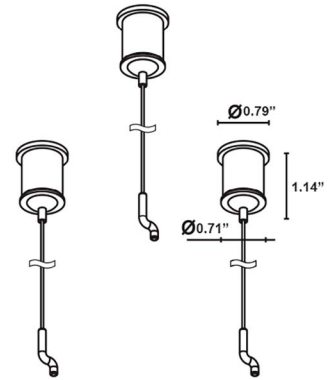

ACCESSORIES

Anti-Glare

Honeycomb Louvre
Built into the fixture
Can be provided on all optics
except for diffuse

Anti-glare Shield
Built into the fixture
Can be provided on all optics
except for diffuse

Various

WNAP10A1
Windproof cable

PHOTOMETRIC DATA

Note: All photometry is 3000K

CRI 80 19°

25°

37°

CRI 80 50°

Diffuse

Job Name/Date:

Fixture Type Designation: