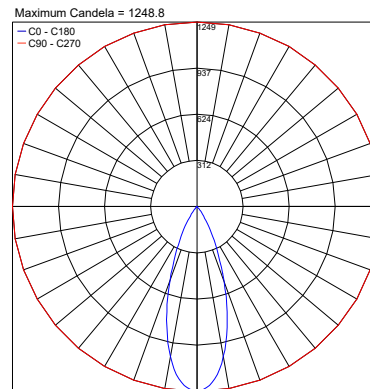

TECHNICAL DATA

Wattage / Input	8W
Power Supply	Integral 120VAC
Construction	Body: Thermally Conductive Technopolymer Trim: Stainless Steel Lens: Diffuse or Extra-clear Glass Cable Length: 9.84' standard
CCT	2200K, 2700K, 3000K, 4000K
CRI	80, >90 (2200K only available >90)
BUG Rating	B0-U0-G0 (3000K, Diffuse) B1-U0-G0 (3000K, 19°, 50°) B1-U1-G0 (3000K, 25°, 37°)
Delivered Lumens	498 lm (3000K, 25°, CRI >90) 588 lm (3000K, 25°, CRI 80)
Efficacy	62.3 lm/W (3000K, 25°, CRI >90) 73.5 lm/W (3000K, 25°, CRI 80)
Optics	5 Standard (see below)
Finishes	4 Standard, Custom RAL on request (4 Stage Marine Grade Finish)
Fixture Dimensions	3.94" x 3.94" x 10.0" h
Fixture Weight	4.41 lbs
Lumen Maintenance	60,000 hrs L90, B10 (Ta 25°C)
Color Consistency	2-Step MacAdam
Operating Temp.	-20°C to +50°C
IP Rating	IP66
IK Rating	IK07

Various

WNAP10A1
Windproof cable

PHOTOMETRIC DATA

Note: All photometry is 3000K

CRI 80 19°

25°

37°

CRI 80 50°

Diffuse

Job Name/Date:

Fixture Type Designation:

PHOTOMETRIC DATA

Note: All photometry is 3000K

CRI 90 19°

25°

37°