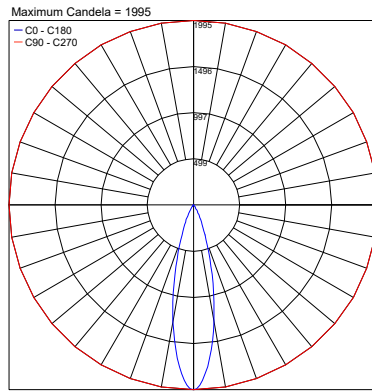

TECHNICAL DATA

Wattage / Input	8W
Power Supply	Integral 120VAC
Construction	Body: Thermally Conductive Technopolymer Trim: Stainless Steel Lens: Diffuse or Extra-clear Glass Cable Length: 9.84' standard
CCT	2200K, 2700K, 3000K, 4000K
CRI	80, >90 (2200K only available >90)
BUG Rating	B0-U0-G0 (3000K, Diffuse) B1-U0-G0 (3000K, 19°, 50°) B1-U1-G0 (3000K, 25°, 37°)
Delivered Lumens	498 lm (3000K, 25°, CRI >90) 588 lm (3000K, 25°, CRI 80)
Efficacy	62.3 lm/W (3000K, 25°, CRI >90) 73.5 lm/W (3000K, 25°, CRI 80)
Optics	5 Standard (see below)
Finishes	4 Standard, Custom RAL on request (4 Stage Marine Grade Finish)
Fixture Dimensions	3.94" x 3.94" x 10.0" h
Fixture Weight	4.41 lbs
Lumen Maintenance	60,000 hrs L90, B10 (Ta 25°C)
Color Consistency	2-Step MacAdam
Operating Temp.	-20°C to +50°C
IP Rating	IP66
IK Rating	IK07

Various

WNAP10A1
Windproof cable

PHOTOMETRIC DATA

Note: All photometry is 3000K

CRI 80 19°

25°

37°

CRI 80 50°

Diffuse

Job Name/Date:

Fixture Type Designation:

PHOTOMETRIC DATA

Note: All photometry is 3000K

CRI 90 19°

25°

37°