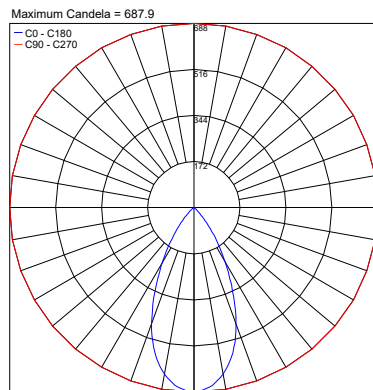

ACCESSORIES

Anti-Glare

Honeycomb Louvre
Built into the fixture
Can be provided on all optics
except for diffuse

Anti-glare Shield
Built into the fixture
Can be provided on all optics
except for diffuse

Various

WNAP10A1
Windproof cable

PHOTOMETRIC DATA

Note: All photometry is 3000K

CRI 80 19°

25°

37°

CRI 80 50°

Diffuse

Job Name/Date:

Fixture Type Designation: