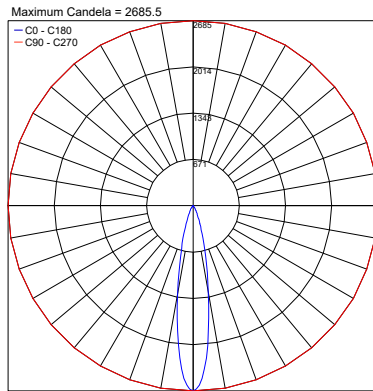

TECHNICAL DATA

Wattage / Input	8W
Power Supply	Integral 120VAC
Construction	Body: Thermally Conductive Technopolymer Trim: Stainless Steel Lens: Diffuse or Extra-clear Glass Cable Length: 9.84' standard
CCT	2200K, 2700K, 3000K, 4000K
CRI	80, >90 (2200K only available >90)
BUG Rating	B0-U0-G0 (3000K, Diffuse) B1-U0-G0 (3000K, 19°, 50°) B1-U1-G0 (3000K, 25°, 37°)
Delivered Lumens	498 lm (3000K, 25°, CRI >90) 588 lm (3000K, 25°, CRI 80)
Efficacy	62.3 lm/W (3000K, 25°, CRI >90) 73.5 lm/W (3000K, 25°, CRI 80)
Optics	5 Standard (see below)
Finishes	4 Standard, Custom RAL on request (4 Stage Marine Grade Finish)
Fixture Dimensions	3.94" x 3.94" x 10.0" h
Fixture Weight	4.41 lbs
Lumen Maintenance	60,000 hrs L90, B10 (Ta 25°C)
Color Consistency	2-Step MacAdam
Operating Temp.	-20°C to +50°C
IP Rating	IP66
IK Rating	IK07

Various

WNAP10A1
Windproof cable

PHOTOMETRIC DATA

Note: All photometry is 3000K

CRI 80 19°

25°

37°

CRI 80 50°

Diffuse

Job Name/Date:

Fixture Type Designation:

PHOTOMETRIC DATA

Note: All photometry is 3000K

CRI 90 19°

25°

37°