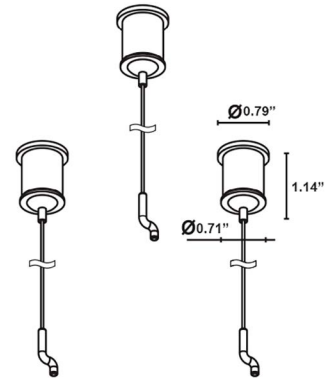

TECHNICAL DATA

Wattage / Input	8W
Power Supply	Integral 120VAC
Construction	Body: Thermally Conductive Technopolymer Trim: Stainless Steel Lens: Diffuse or Extra-clear Glass Cable Length: 9.84' standard
CCT	2200K, 2700K, 3000K, 4000K
CRI	80, >90 (2200K only available >90)
BUG Rating	B0-U0-G0 (3000K, Diffuse) B1-U0-G0 (3000K, 19°, 50°) B1-U1-G0 (3000K, 25°, 37°)
Delivered Lumens	498 lm (3000K, 25°, CRI >90) 588 lm (3000K, 25°, CRI 80)
Efficacy	62.3 lm/W (3000K, 25°, CRI >90) 73.5 lm/W (3000K, 25°, CRI 80)
Optics	5 Standard (see below)
Finishes	4 Standard, Custom RAL on request (4 Stage Marine Grade Finish)
Fixture Dimensions	3.94" x 3.94" x 10.0" h
Fixture Weight	4.41 lbs
Lumen Maintenance	60,000 hrs L90, B10 (Ta 25°C)
Color Consistency	2-Step MacAdam
Operating Temp.	-20°C to +50°C
IP Rating	IP66
IK Rating	IK07

Fixture Dimensions

ORDERING INFORMATION

Example: AS1110100150KF. Accessories ordered separately.

AS1110						
Model #	CRI	Control System	Accessories	CCT	Optics	Finish
AS1110	0 - CRI 80 (not available on 2200K) 1 - CRI >90	0 - On / Off D - DALI-2	00 - None 01 - Honeycomb 02 - Anti-Glare <i>Honeycomb Louvre and Anti-glare Shield not available on 0D (Diffuse)</i>	N - 2200K <i>(CRI>90 only)</i> F - 2700K 5 - 3000K 9 - 4000K	0S - 19° 0M - 25° 0L - 37° 0K - 50° 0D - Diffuse	H - Anthracite T - Cor-ten F - Gray E - White C - Custom RAL <i>(consult factory for "C")</i>

Job Name/Date:

Fixture Type Designation:

ACCESSORIES

Anti-Glare

Honeycomb Louvre
Built into the fixture
Can be provided on all optics
except for diffuse

Anti-glare Shield
Built into the fixture
Can be provided on all optics
except for diffuse

Various

WNAP10A1
Windproof cable

PHOTOMETRIC DATA

Note: All photometry is 3000K

CRI 80 19°

25°

37°

CRI 80 50°