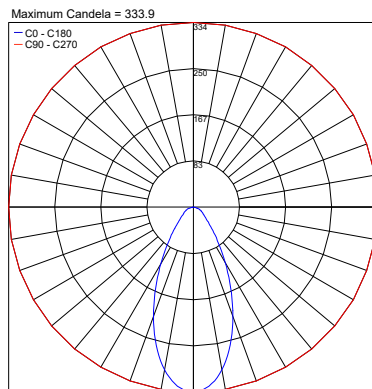

PHOTOMETRIC DATA

Note: All photometry is 3000K

CRI 90 19°

25°

37°

CRI 90 50°

Diffuse

Job Name/Date:

Fixture Type Designation: