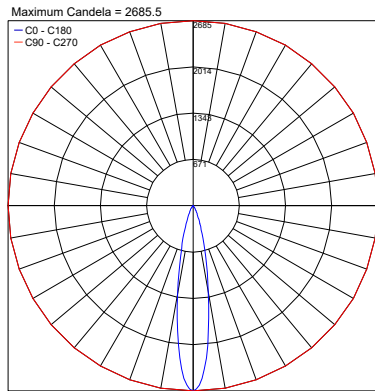

TECHNICAL DATA

Wattage / Input	8W
Power Supply	Integral 120VAC
Construction	Body: Thermally Conductive Technopolymer Trim: Stainless Steel Lens: Diffuse or Extra-clear Glass Cable Length: 9.84' standard
CCT	2200K, 2700K, 3000K, 4000K
CRI	80, >90 (2200K only available >90)
BUG Rating	B0-U0-G0 (3000K, Diffuse) B1-U0-G0 (3000K, 19°, 50°) B1-U1-G0 (3000K, 25°, 37°)
Delivered Lumens	498 lm (3000K, 25°, CRI >90) 588 lm (3000K, 25°, CRI 80)
Efficacy	62.3 lm/W (3000K, 25°, CRI >90) 73.5 lm/W (3000K, 25°, CRI 80)
Optics	5 Standard (see below)
Finishes	4 Standard, Custom RAL on request
Fixture Dimensions	3.94" x 3.94" x 10.0" h
Fixture Weight	4.41 lbs
Lumen Maintenance	60,000 hrs L90, B10 (Ta 25°C)
Color Consistency	2-Step MacAdam
Operating Temp.	-20°C to +50°C
IP Rating	IP66
IK Rating	IK07

Various

WNAP10A1
Windproof cable

PHOTOMETRIC DATA

Note: All photometry is 3000K

CRI 80 19°

PHOTOMETRIC FILENAME : ALTOPIANO_S_1_1_S_19_3000K_CRI80_BWIES

25°

PHOTOMETRIC FILENAME : ALTOPIANO_S_1_1_M_25_3000K_CRI80_BWIES

37°

PHOTOMETRIC FILENAME : ALTOPIANO_S_1_1_L_37_3000K_CRI80_BWIES

CRI 80 50°

PHOTOMETRIC FILENAME : ALTOPIANO_S_1_1_K_50_3000K_CRI80_BWIES

Diffuse

PHOTOMETRIC FILENAME : ALTOPIANO_S_1_1_D_3000K_CRI80_BWIES

Job Name/Date:

Fixture Type Designation:

PHOTOMETRIC DATA

Note: All photometry is 3000K

CRI 90 19°

25°

37°

CRI 90 50°