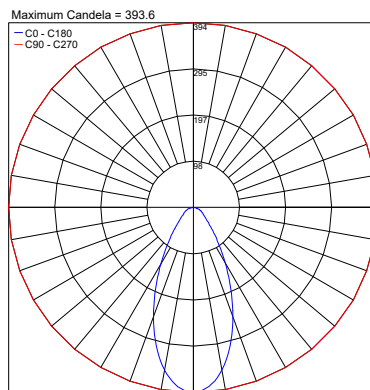

ACCESSORIES

Anti-Glare

Honeycomb Louvre
Built into the fixture
Can be provided on all optics
except for diffuse

Anti-glare Shield
Built into the fixture
Can be provided on all optics
except for diffuse

Various

WNAP10A1
Windproof cable

PHOTOMETRIC DATA

Note: All photometry is 3000K

CRI 80 19°

25°

37°

CRI 80 50°

Diffuse

Job Name/Date:

Fixture Type Designation: