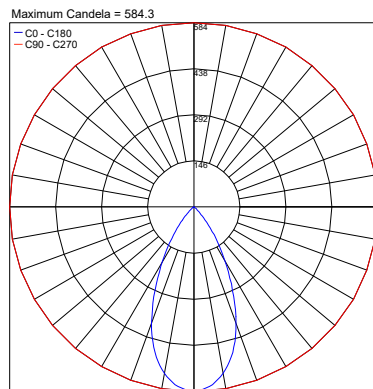

PHOTOMETRIC DATA

Note: All photometry is 3000K

CRI 90 19°

25°

37°

CRI 90 50°

Diffuse

Job Name/Date:

Fixture Type Designation: