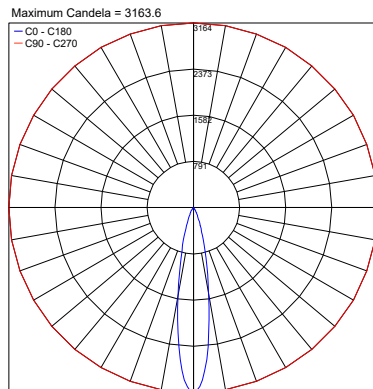

TECHNICAL DATA

Wattage / Input	8W
Power Supply	Integral 120VAC
Construction	Body: Thermally Conductive Technopolymer Trim: Stainless Steel Lens: Diffuse or Extra-clear Glass Cable Length: 9.84' standard
CCT	2200K, 2700K, 3000K, 4000K
CRI	80, >90 (2200K only available >90)
BUG Rating	B0-U0-G0 (3000K, Diffuse) B1-U0-G0 (3000K, 19°, 50°) B1-U1-G0 (3000K, 25°, 37°)
Delivered Lumens	498 lm (3000K, 25°, CRI >90) 588 lm (3000K, 25°, CRI 80)
Efficacy	62.3 lm/W (3000K, 25°, CRI >90) 73.5 lm/W (3000K, 25°, CRI 80)
Optics	5 Standard (see below)
Finishes	4 Standard, Custom RAL on request (4 Stage Marine Grade Finish)
Fixture Dimensions	3.94" x 3.94" x 10.0" h
Fixture Weight	4.41 lbs
Lumen Maintenance	60,000 hrs L90, B10 (Ta 25°C)
Color Consistency	2-Step MacAdam
Operating Temp.	-20°C to +50°C
IP Rating	IP66
IK Rating	IK07

Various

WNAP10A1
Windproof cable

PHOTOMETRIC DATA

Note: All photometry is 3000K

CRI 80 19°

25°

37°

CRI 80 50°

Diffuse

Job Name/Date:

Fixture Type Designation:

PHOTOMETRIC DATA

Note: All photometry is 3000K

CRI 90 19°

25°

37°