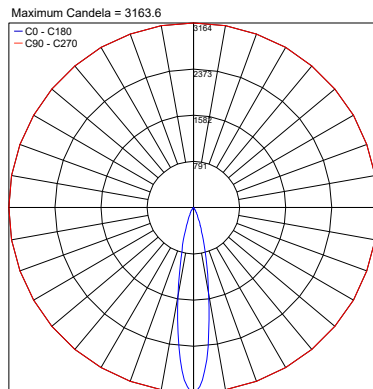

PHOTOMETRIC DATA

Note: All photometry is 3000K

CRI 80 19°