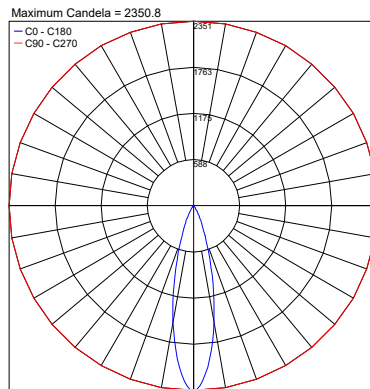

ACCESSORIES

Anti-Glare

Honeycomb Louvre
Built into the fixture
Can be provided on all optics
except for diffuse

Anti-glare Shield
Built into the fixture
Can be provided on all optics
except for diffuse

Various

WNAP10A1
Windproof cable

PHOTOMETRIC DATA

Note: All photometry is 3000K

CRI 80 19°

25°

37°

CRI 80 50°

Diffuse

Job Name/Date:

Fixture Type Designation: