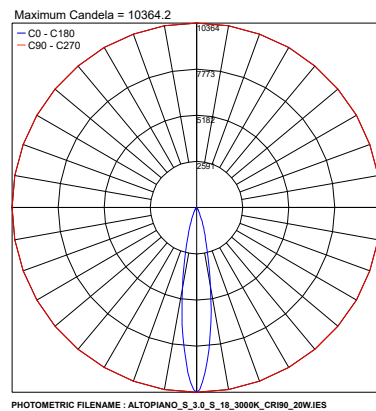

## PHOTOMETRIC DATA

Note: All photometry is 3000K

CRI 80 - 15W

18°

24°

37°

CRI 80 - 15W

61°

## PHOTOMETRIC DATA

Note: All photometry is 3000K

CRI 80 - 20W

18°

24°

37°

CRI 80 - 20W

61°

## PHOTOMETRIC DATA

Note: All photometry is 3000K

CRI 90 - 15W 61°

Diffuse

CRI 90 - 20W 18°

24°

37°

CRI 90 - 20W 61°