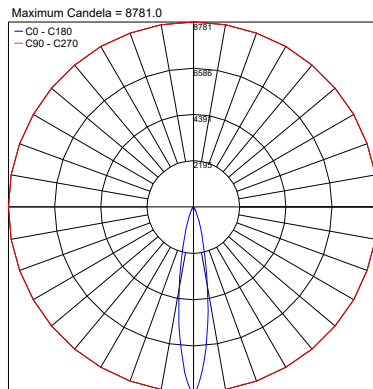

## PHOTOMETRIC DATA

Note: All photometry is 3000K

CRI 80 - 15W

18°

24°

37°

CRI 80 - 15W

61°

## PHOTOMETRIC DATA

Note: All photometry is 3000K

CRI 80 - 20W

18°

24°

37°

CRI 80 - 20W

61°

## PHOTOMETRIC DATA

Note: All photometry is 3000K

CRI 90 - 15W 61°

Diffuse

CRI 90 - 20W 18°

24°

37°

CRI 90 - 20W 61°