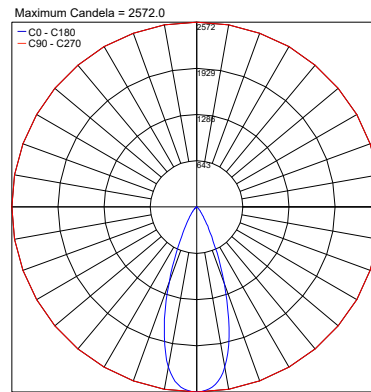

## PHOTOMETRIC DATA

Note: All photometry is 3000K

CRI 80 - 15W

18°

24°

37°

CRI 80 - 15W

61°

## PHOTOMETRIC DATA

Note: All photometry is 3000K

CRI 80 - 20W

18°

24°

37°

CRI 80 - 20W

61°

Diffuse

CRI 90 - 15W

18°

24°

37°

Job Name/Date:

Fixture Type Designation:

## PHOTOMETRIC DATA

Note: All photometry is 3000K

CRI 90 - 15W 61°

Diffuse

CRI 90 - 20W 18°

24°

37°

CRI 90 - 20W 61°