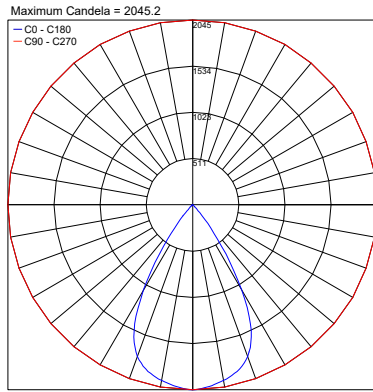

## PHOTOMETRIC DATA

Note: All photometry is 3000K

CRI 80 - 15W

18°

24°

37°

CRI 80 - 15W

61°

## PHOTOMETRIC DATA

Note: All photometry is 3000K

CRI 80 - 20W

18°

24°

37°

CRI 80 - 20W

61°

## PHOTOMETRIC DATA

Note: All photometry is 3000K

CRI 90 - 15W 61°

Diffuse

CRI 90 - 20W 18°

24°

37°

CRI 90 - 20W 61°