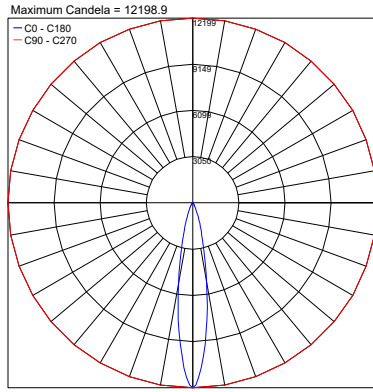

## PHOTOMETRIC DATA

Note: All photometry is 3000K

CRI 80 - 15W

18°

24°

37°

CRI 80 - 15W

61°

## PHOTOMETRIC DATA

Note: All photometry is 3000K

CRI 80 - 20W

18°

24°

37°

CRI 80 - 20W

61°

## PHOTOMETRIC DATA

Note: All photometry is 3000K

CRI 90 - 15W 61°

Diffuse

CRI 90 - 20W 18°

24°

37°

CRI 90 - 20W 61°