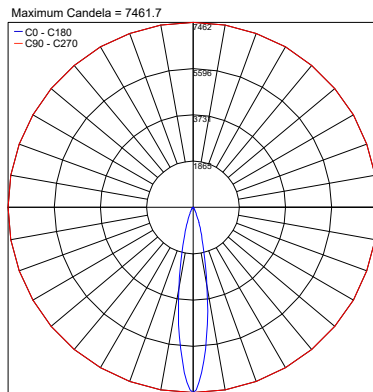

CRI 90 - 15W

18°