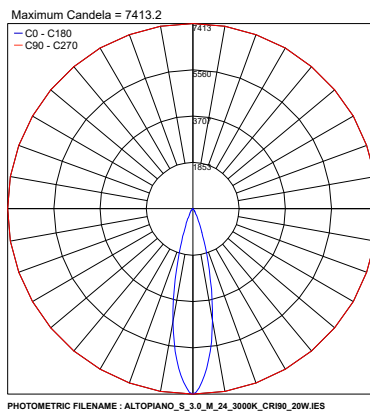

## PHOTOMETRIC DATA

Note: All photometry is 3000K

CRI 80 - 15W

18°

24°

37°

CRI 80 - 15W

61°

## PHOTOMETRIC DATA

Note: All photometry is 3000K

CRI 80 - 20W

18°

24°

37°

CRI 80 - 20W

61°

## PHOTOMETRIC DATA

Note: All photometry is 3000K

CRI 90 - 15W 61°

Diffuse

CRI 90 - 20W 18°

24°

37°

CRI 90 - 20W 61°