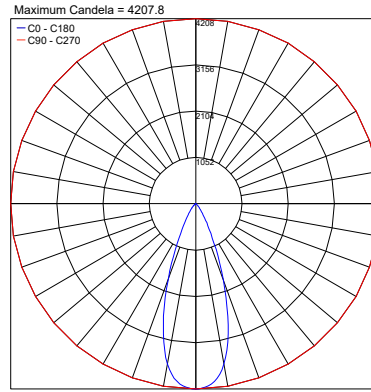

## PHOTOMETRIC DATA

Note: All photometry is 3000K

CRI 80 - 15W

18°

24°

37°

CRI 80 - 15W

61°

## PHOTOMETRIC DATA

Note: All photometry is 3000K

CRI 80 - 20W

18°

24°

37°

CRI 80 - 20W

61°

## PHOTOMETRIC DATA

Note: All photometry is 3000K

CRI 90 - 15W 61°

Diffuse

CRI 90 - 20W 18°

24°

37°

CRI 90 - 20W 61°