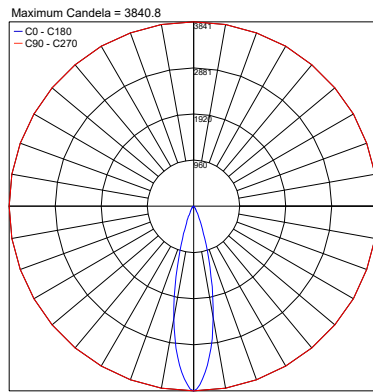

## PHOTOMETRIC DATA

Note: All photometry is 3000K

CRI 80 - 15W

18°

24°

37°

CRI 80 - 15W

61°

## PHOTOMETRIC DATA

Note: All photometry is 3000K

CRI 80 - 20W

18°

24°

37°

CRI 80 - 20W

61°

Diffuse

CRI 90 - 15W

18°

24°

37°

Job Name/Date:

Fixture Type Designation:

## PHOTOMETRIC DATA

Note: All photometry is 3000K

CRI 90 - 15W 61°

Diffuse

CRI 90 - 20W 18°

24°

37°

CRI 90 - 20W 61°