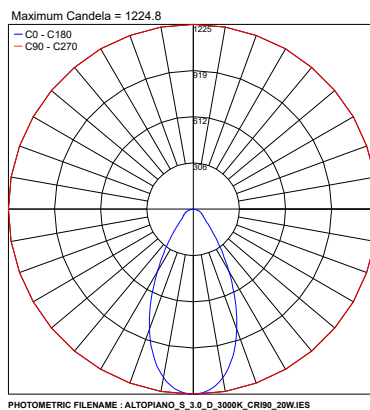

Diffuse

Job Name/Date:

Fixture Type Designation: