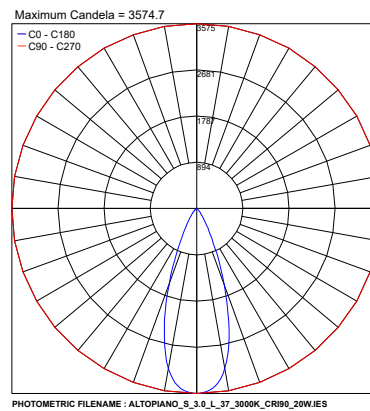

## PHOTOMETRIC DATA

Note: All photometry is 3000K

CRI 80 - 15W

18°

24°

37°

CRI 80 - 15W

61°

## PHOTOMETRIC DATA

Note: All photometry is 3000K

CRI 80 - 20W

18°

24°

37°

CRI 80 - 20W

61°

## PHOTOMETRIC DATA

Note: All photometry is 3000K

CRI 90 - 15W 61°

Diffuse

CRI 90 - 20W 18°

24°

37°

CRI 90 - 20W 61°