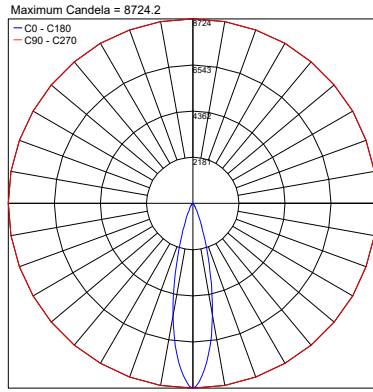

## PHOTOMETRIC DATA

Note: All photometry is 3000K

CRI 80 - 15W

18°

24°

37°

CRI 80 - 15W

61°

## PHOTOMETRIC DATA

Note: All photometry is 3000K

CRI 80 - 20W

18°

24°

37°

CRI 80 - 20W

61°

## PHOTOMETRIC DATA

Note: All photometry is 3000K

CRI 90 - 15W 61°

Diffuse

CRI 90 - 20W 18°

24°

37°

CRI 90 - 20W 61°