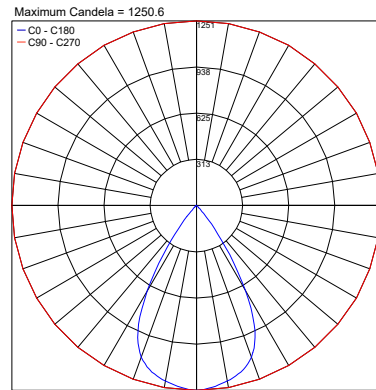

## PHOTOMETRIC DATA

Note: All photometry is 3000K

CRI 80 - 15W

18°

24°

37°

CRI 80 - 15W

61°

## PHOTOMETRIC DATA

Note: All photometry is 3000K

CRI 80 - 20W

18°

24°

37°

CRI 80 - 20W

61°

Diffuse

CRI 90 - 15W

18°

24°

37°

Job Name/Date:

Fixture Type Designation:

## PHOTOMETRIC DATA

Note: All photometry is 3000K

CRI 90 - 15W 61°

Diffuse

CRI 90 - 20W 18°

24°

37°

CRI 90 - 20W 61°