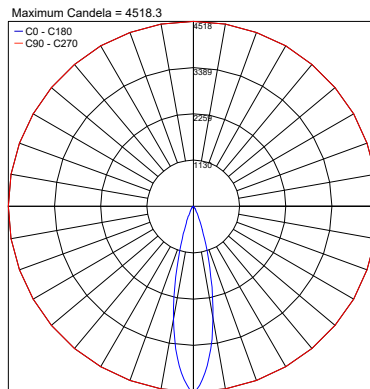

## PHOTOMETRIC DATA

Note: All photometry is 3000K

CRI 80 - 15W

18°

24°

37°

CRI 80 - 15W

61°

## PHOTOMETRIC DATA

Note: All photometry is 3000K

CRI 80 - 20W

18°

24°

37°

CRI 80 - 20W

61°

## PHOTOMETRIC DATA

Note: All photometry is 3000K

CRI 90 - 15W 61°

Diffuse

CRI 90 - 20W 18°

24°

37°

CRI 90 - 20W 61°