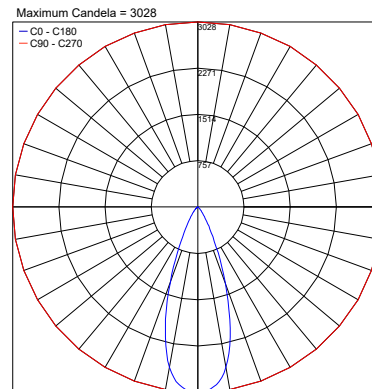

## PHOTOMETRIC DATA

Note: All photometry is 3000K

CRI 80 - 15W

18°

24°

37°

CRI 80 - 15W

61°

## PHOTOMETRIC DATA

Note: All photometry is 3000K

CRI 80 - 20W

18°

24°

37°

CRI 80 - 20W

61°

## PHOTOMETRIC DATA

Note: All photometry is 3000K

CRI 90 - 15W 61°

Diffuse

CRI 90 - 20W 18°

24°

37°

CRI 90 - 20W 61°