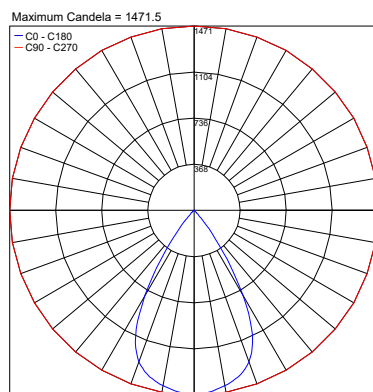

## PHOTOMETRIC DATA

Note: All photometry is 3000K

CRI 80 - 15W

18°

24°

37°

CRI 80 - 15W

61°

## PHOTOMETRIC DATA

Note: All photometry is 3000K

CRI 80 - 20W

18°

24°

37°

CRI 80 - 20W

61°

## PHOTOMETRIC DATA

Note: All photometry is 3000K

CRI 90 - 15W 61°

Diffuse

CRI 90 - 20W 18°

24°

37°

CRI 90 - 20W 61°