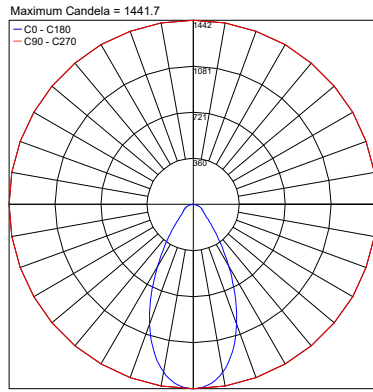

PHOTOMETRIC DATA

Note: All photometry is 3000K

CRI 80 - 20W

18°

24°

37°

CRI 80 - 20W

61°

Diffuse

CRI 90 - 15W

18°

24°

37°

Job Name/Date:

Fixture Type Designation: