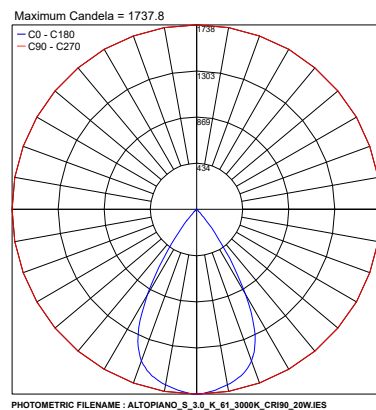

## PHOTOMETRIC DATA

Note: All photometry is 3000K

CRI 80 - 15W

18°

24°

37°

CRI 80 - 15W

61°

## PHOTOMETRIC DATA

Note: All photometry is 3000K

CRI 80 - 20W

18°

24°

37°

CRI 80 - 20W

61°

## PHOTOMETRIC DATA

Note: All photometry is 3000K

CRI 90 - 15W 61°

Diffuse

CRI 90 - 20W 18°

24°

37°

CRI 90 - 20W 61°