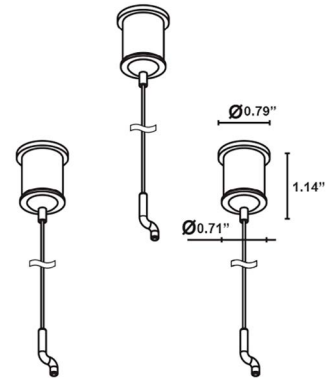

ACCESSORIES

Anti-Glare

Honeycomb Louvre
Built into the fixture
Can be provided on all optics
except for diffuse

Anti-glare Shield
Built into the fixture
Can be provided on all optics
except for diffuse

Various

WNAP10A1
Windproof cable

PHOTOMETRIC DATA

Note: All photometry is 3000K

CRI 80 - 15W

18°

24°

37°

CRI 80 - 15W

61°

Diffuse

Job Name/Date:

Fixture Type Designation: