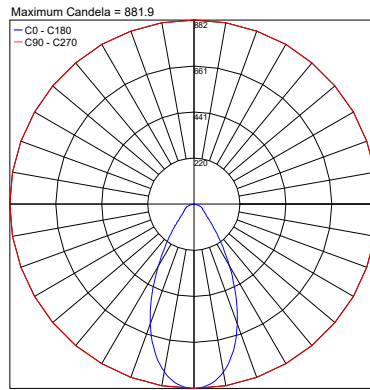

## PHOTOMETRIC DATA

Note: All photometry is 3000K

CRI 80 - 15W

18°

24°

37°

CRI 80 - 15W

61°

## PHOTOMETRIC DATA

Note: All photometry is 3000K

CRI 80 - 20W

18°

24°

37°

CRI 80 - 20W

61°

Diffuse

CRI 90 - 15W

18°

24°

37°

Job Name/Date:

Fixture Type Designation:

## PHOTOMETRIC DATA

Note: All photometry is 3000K

CRI 90 - 15W 61°

Diffuse

CRI 90 - 20W 18°

24°

37°

CRI 90 - 20W 61°