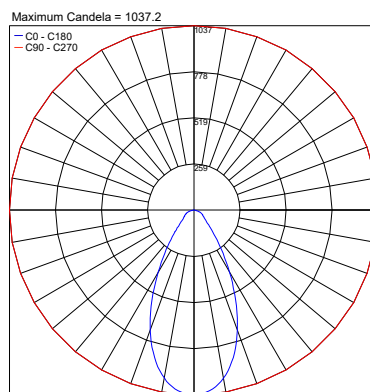

ACCESSORIES

Anti-Glare

Honeycomb Louvre
Built into the fixture
Can be provided on all optics
except for diffuse

Anti-glare Shield
Built into the fixture
Can be provided on all optics
except for diffuse

Various

WNAP10A1
Windproof cable

PHOTOMETRIC DATA

Note: All photometry is 3000K

CRI 80 - 15W

18°

24°

37°

CRI 80 - 15W

61°

Diffuse

Job Name/Date:

Fixture Type Designation: