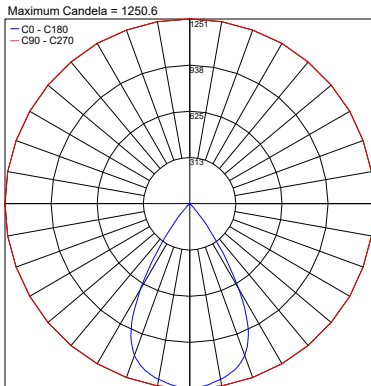

## PHOTOMETRIC DATA

Note: All photometry is 3000K

CRI 80 - 15W

18°

PHOTOMETRIC FILENAME : ALTOPIANO\_S\_3\_1\_S\_18\_3000K\_CRI80\_15W.IES

24°

PHOTOMETRIC FILENAME : ALTOPIANO\_S\_3\_1\_M\_24\_3000K\_CRI80\_15W.IES

## PHOTOMETRIC DATA

Note: All photometry is 3000K

CRI 80 - 20W 18°

24°

37°

CRI 80 - 20W 61°

Diffuse

CRI 90 - 15W 18°

24°

37°

Job Name/Date:

Fixture Type Designation:

## PHOTOMETRIC DATA

Note: All photometry is 3000K

CRI 90 - 15W 61°

Diffuse

CRI 90 - 20W 18°

24°

37°

CRI 90 - 20W 61°