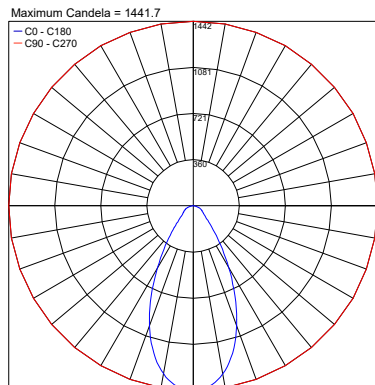

## PHOTOMETRIC DATA

Note: All photometry is 3000K

CRI 80 - 15W

18°

PHOTOMETRIC FILENAME : ALTOPIANO\_S\_3\_1\_S\_18\_3000K\_CRI80\_15W.IES

24°

PHOTOMETRIC FILENAME : ALTOPIANO\_S\_3\_1\_M\_24\_3000K\_CRI80\_15W.IES

## PHOTOMETRIC DATA

Note: All photometry is 3000K

CRI 80 - 20W 18°

24°

37°

CRI 80 - 20W 61°

Diffuse

CRI 90 - 15W 18°

## PHOTOMETRIC DATA

Note: All photometry is 3000K

CRI 90 - 15W 61°

Diffuse

CRI 90 - 20W 18°

24°

37°

CRI 90 - 20W 61°