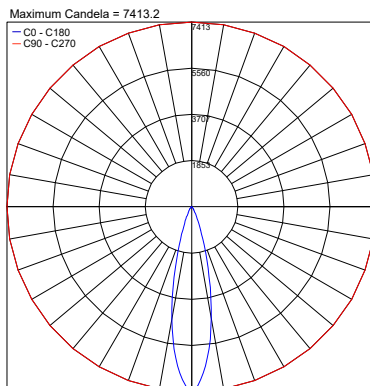

## PHOTOMETRIC DATA

Note: All photometry is 3000K

CRI 80 - 20W 18°

24°

37°

CRI 80 - 20W 61°

Diffuse

CRI 90 - 15W 18°

## PHOTOMETRIC DATA

Note: All photometry is 3000K

CRI 90 - 15W 61°

Diffuse

CRI 90 - 20W 18°

24°

37°

CRI 90 - 20W 61°