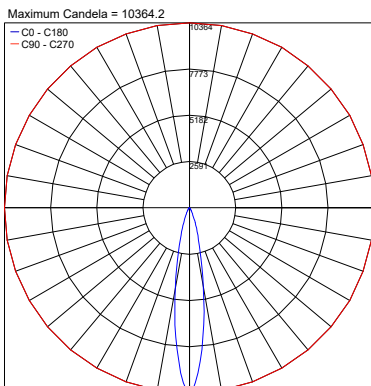

## PHOTOMETRIC DATA

Note: All photometry is 3000K

CRI 80 - 20W 18°

24°

37°

CRI 80 - 20W 61°

Diffuse

CRI 90 - 15W 18°

## PHOTOMETRIC DATA

Note: All photometry is 3000K

CRI 90 - 15W 61°

Diffuse

CRI 90 - 20W 18°

24°

37°

CRI 90 - 20W 61°