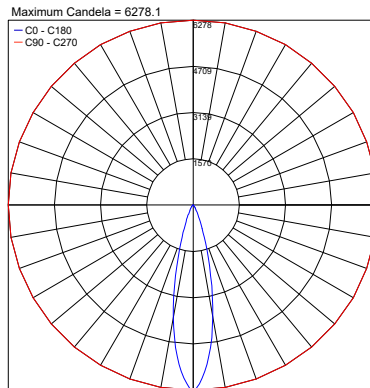

ACCESSORIES

Anti-Glare

Honeycomb Louvre
Built into the fixture
Can be provided on all optics
except for diffuse

Anti-glare Shield
Built into the fixture
Can be provided on all optics
except for diffuse

Various

WNAP10A1
Windproof cable

PHOTOMETRIC DATA

Note: All photometry is 3000K

CRI 80 - 15W

18°

24°

37°

CRI 80 - 15W

61°

Diffuse

Job Name/Date:

Fixture Type Designation: