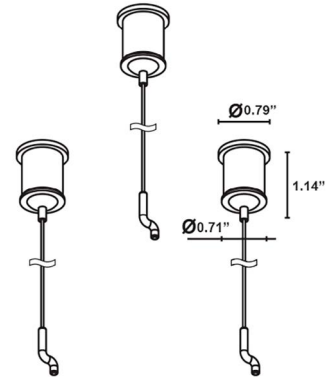

ACCESSORIES

Anti-Glare

Honeycomb Louvre
Built into the fixture
Can be provided on all optics
except for diffuse

Anti-glare Shield
Built into the fixture
Can be provided on all optics
except for diffuse

Various

WNAP10A1
Windproof cable

PHOTOMETRIC DATA

Note: All photometry is 3000K

CRI 80 - 15W

18°

24°

37°

CRI 80 - 15W

61°

Diffuse

Job Name/Date:

Fixture Type Designation: