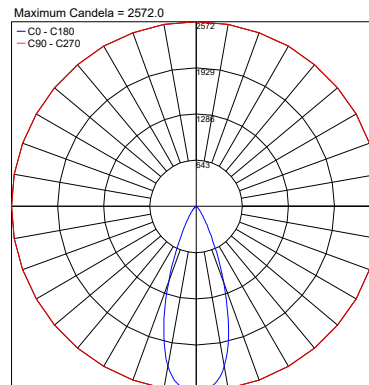

37°

Job Name/Date:

Fixture Type Designation: