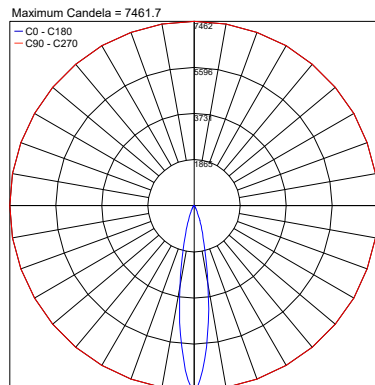

## PHOTOMETRIC DATA

Note: All photometry is 3000K

CRI 80 - 20W 18°

24°

37°

CRI 80 - 20W 61°

Diffuse

CRI 90 - 15W 18°

## PHOTOMETRIC DATA

Note: All photometry is 3000K

CRI 90 - 15W 61°

Diffuse

CRI 90 - 20W 18°

24°

37°

CRI 90 - 20W 61°