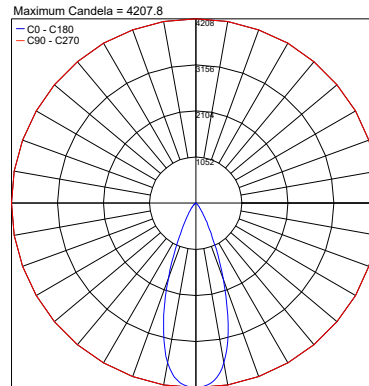

## PHOTOMETRIC DATA

Note: All photometry is 3000K

CRI 80 - 20W 18°

24°

37°

CRI 80 - 20W 61°

Diffuse

CRI 90 - 15W 18°

## PHOTOMETRIC DATA

Note: All photometry is 3000K

CRI 90 - 15W 61°

Diffuse

CRI 90 - 20W 18°

24°

37°

CRI 90 - 20W 61°