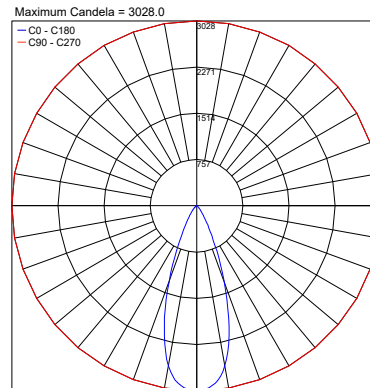

ACCESSORIES

Anti-Glare

Honeycomb Louvre
Built into the fixture
Can be provided on all optics
except for diffuse

Anti-glare Shield
Built into the fixture
Can be provided on all optics
except for diffuse

Various

WNAP10A1
Windproof cable

PHOTOMETRIC DATA

Note: All photometry is 3000K

CRI 80 - 15W

18°

24°

37°

CRI 80 - 15W

61°

Diffuse

Job Name/Date:

Fixture Type Designation: