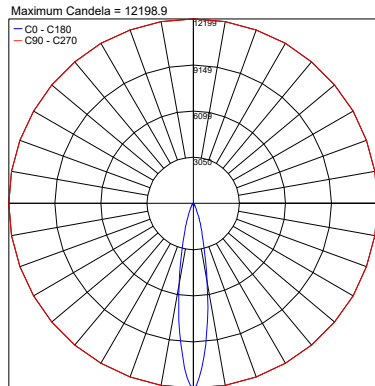

## PHOTOMETRIC DATA

Note: All photometry is 3000K

CRI 80 - 15W

18°

PHOTOMETRIC FILENAME : ALTOPIANO\_S\_3\_1\_S\_18\_3000K\_CRI80\_15W.IES

24°

PHOTOMETRIC FILENAME : ALTOPIANO\_S\_3\_1\_M\_24\_3000K\_CRI80\_15W.IES

37°

PHOTOMETRIC FILENAME : ALTOPIANO\_S\_3\_1\_L\_37\_3000K\_CRI80\_15W.IES

CRI 80 - 15W

61°

PHOTOMETRIC FILENAME : ALTOPIANO\_S\_3\_1\_K\_61\_3000K\_CRI80\_15W.IES

Diffuse

PHOTOMETRIC FILENAME : ALTOPIANO\_S\_3\_1\_D\_3000K\_CRI80\_15W.IES

## PHOTOMETRIC DATA

Note: All photometry is 3000K

CRI 80 - 20W 18°

24°

37°

CRI 80 - 20W 61°

Diffuse

CRI 90 - 15W 18°

## PHOTOMETRIC DATA

Note: All photometry is 3000K

CRI 90 - 15W 61°

Diffuse

CRI 90 - 20W 18°

24°

37°

CRI 90 - 20W 61°