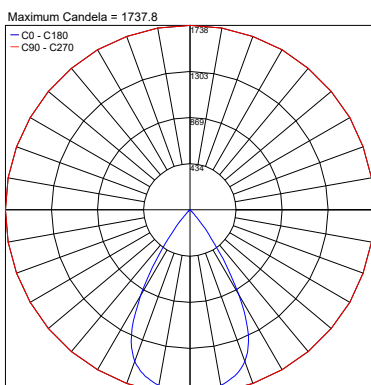

## PHOTOMETRIC DATA

Note: All photometry is 3000K

CRI 80 - 15W

18°

PHOTOMETRIC FILENAME : ALTOPIANO\_S\_3\_1\_S\_18\_3000K\_CRI80\_15W.IES

24°

PHOTOMETRIC FILENAME : ALTOPIANO\_S\_3\_1\_M\_24\_3000K\_CRI80\_15W.IES

## PHOTOMETRIC DATA

Note: All photometry is 3000K

CRI 80 - 20W 18°

24°

37°

CRI 80 - 20W 61°

Diffuse

CRI 90 - 15W 18°

24°

37°

Job Name/Date:

Fixture Type Designation:

## PHOTOMETRIC DATA

Note: All photometry is 3000K

CRI 90 - 15W 61°

Diffuse

CRI 90 - 20W 18°

24°

37°

CRI 90 - 20W 61°