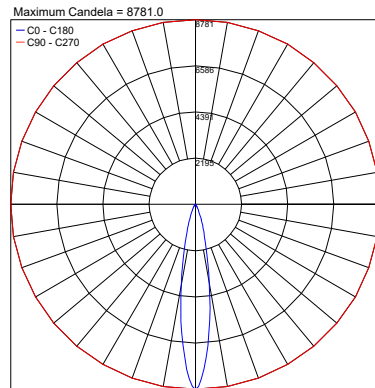

PHOTOMETRIC DATA

Note: All photometry is 3000K

CRI 80 - 15W

18°