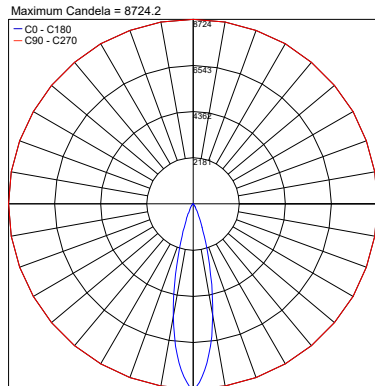

## PHOTOMETRIC DATA

Note: All photometry is 3000K

CRI 80 - 15W

18°

PHOTOMETRIC FILENAME : ALTOPIANO\_S\_3\_1\_S\_18\_3000K\_CRI80\_15W.IES

24°

PHOTOMETRIC FILENAME : ALTOPIANO\_S\_3\_1\_M\_24\_3000K\_CRI80\_15W.IES

## PHOTOMETRIC DATA

Note: All photometry is 3000K

CRI 80 - 20W 18°

24°

37°

CRI 80 - 20W 61°

Diffuse

CRI 90 - 15W 18°

## PHOTOMETRIC DATA

Note: All photometry is 3000K

CRI 90 - 15W 61°

Diffuse

CRI 90 - 20W 18°

24°

37°

CRI 90 - 20W 61°