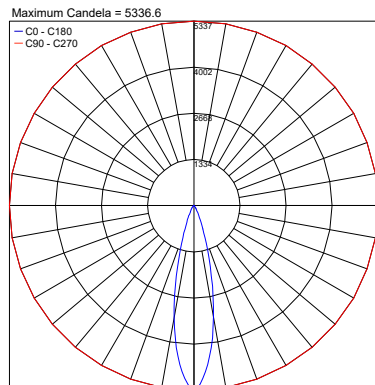

PHOTOMETRIC DATA

Note: All photometry is 3000K

24°

Job Name/Date:

Fixture Type Designation: