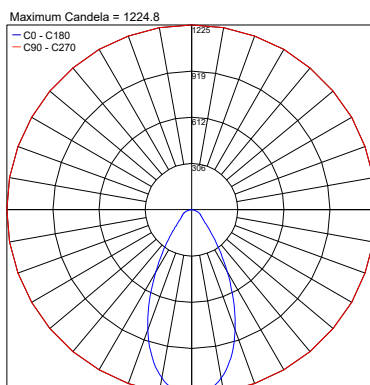

Diffuse

Job Name/Date:

Fixture Type Designation: