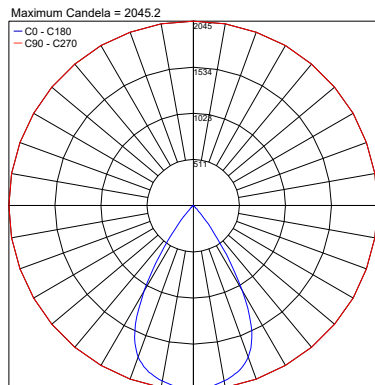

## PHOTOMETRIC DATA

Note: All photometry is 3000K

CRI 80 - 15W

18°

PHOTOMETRIC FILENAME : ALTOPIANO\_S\_3\_1\_S\_18\_3000K\_CRI80\_15W.IES

24°

PHOTOMETRIC FILENAME : ALTOPIANO\_S\_3\_1\_M\_24\_3000K\_CRI80\_15W.IES

## PHOTOMETRIC DATA

Note: All photometry is 3000K

CRI 80 - 20W 18°

24°

37°

CRI 80 - 20W 61°

Diffuse

CRI 90 - 15W 18°

## PHOTOMETRIC DATA

Note: All photometry is 3000K

CRI 90 - 15W 61°

Diffuse

CRI 90 - 20W 18°

24°

37°

CRI 90 - 20W 61°