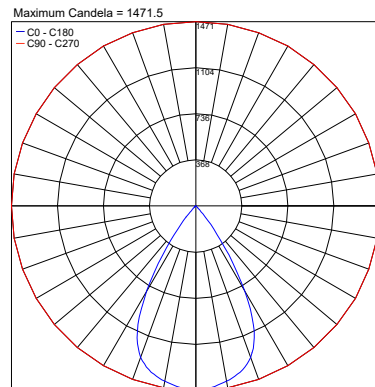

CRI 80 - 15W

61°