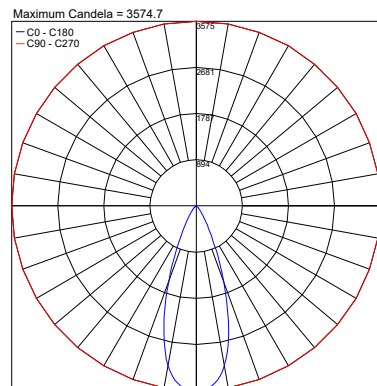

## PHOTOMETRIC DATA

Note: All photometry is 3000K

CRI 80 - 20W 18°

24°

37°

CRI 80 - 20W 61°

Diffuse

CRI 90 - 15W 18°

## PHOTOMETRIC DATA

Note: All photometry is 3000K

CRI 90 - 15W 61°

Diffuse

CRI 90 - 20W 18°

24°

37°

CRI 90 - 20W 61°