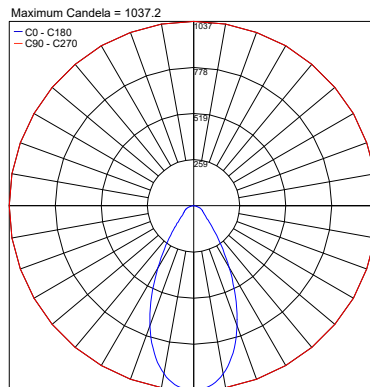

ACCESSORIES

Anti-Glare

Honeycomb Louvre
Built into the fixture
Can be provided on all optics
except for diffuse

Anti-glare Shield
Built into the fixture
Can be provided on all optics
except for diffuse

Various

WNAP10A1
Windproof cable

PHOTOMETRIC DATA

Note: All photometry is 3000K

CRI 80 - 15W

18°

24°

37°

CRI 80 - 15W

61°

Diffuse

Job Name/Date:

Fixture Type Designation: