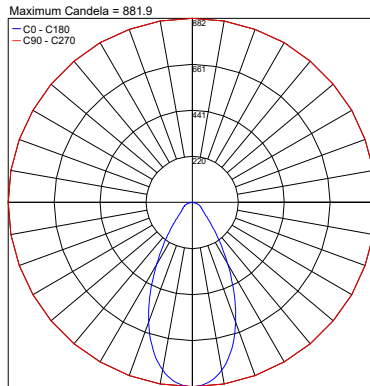

## PHOTOMETRIC DATA

Note: All photometry is 3000K

CRI 80 - 20W 18°

24°

37°

CRI 80 - 20W 61°

Diffuse

CRI 90 - 15W 18°

24°

37°

Job Name/Date:

Fixture Type Designation:

## PHOTOMETRIC DATA

Note: All photometry is 3000K

CRI 90 - 15W 61°

Diffuse

CRI 90 - 20W 18°

24°

37°

CRI 90 - 20W 61°