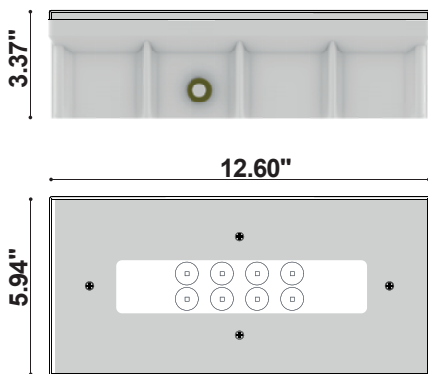

DOLPHIN Mono

LED headlight monochrome version
3000K/4000K/5500K

TYPE	DIMENSION	CONSUMPTION	TEMPERATURE	EFFICIENCY	DIMMABLE
 LED headlight	 12.60" x 5.94" h3.37"	 20 W	 3000-5500 K	 110 lm/W	 YES

DOLPHIN TW

LED headlight Dynamic White version
2800K/4600K

TYPE	DIMENSION	CONSUMPTION	TEMPERATURE	EFFICIENCY	DIMMABLE
 LED headlight	 12.60" x 5.94" h3.37"	 20 W	 2800-4600 K	 100 lm/W	 YES

DOLPHIN RGBW

LED headlight RGBW version RGB+white
3000K

TYPE	DIMENSION	CONSUMPTION	TEMPERATURE	EFFICIENCY	DIMMABLE
 LED headlight	 12.60" x 5.94" h3.37"	 20 W	 4RGBW	 40 lm/W	 YES

MOD. **MINI DOLPHIN**

MOD. MINI DOLPHIN

Square shaped headlight with linear illumination and compact dimensions, ideal for any application on pools with vinyl coating or tile. System No Air and Optical Pool Vision. 24 VDC power supply. Supplied with Technopolymer Niche and stainless-steel flange, gaskets and screws. Wall niche also prepared for swimming pools prefabricated steel or plastic material. Equipped with watertight connector Plug/ IP68. Cable customization. Power supply not included. Warranty 5 Years. Corian cover (6 available colours: white, sand, light blue, grey, anthracite, black).

TYPE	DIMENSION	CONSUMPTION	TEMPERATURE	EFFICIENCY	DIMMABLE
LED headlight	5.63" x 5.71" h6.57"	11 W	4RGBW	41.4 lm/W	YES