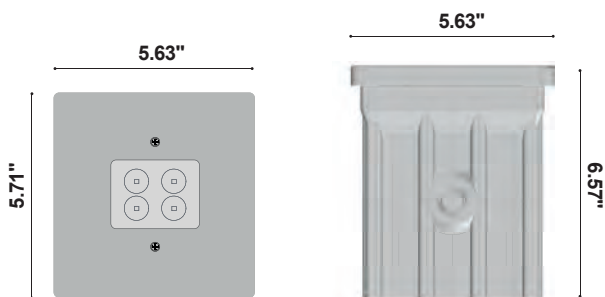

DOLPHIN Mono

LED headlight monochrome version
3000K/4000K/5500K

TYPE	DIMENSION	CONSUMPTION	TEMPERATURE	EFFICIENCY	DIMMABLE
 LED headlight	 12.60" x 5.94" h3.37"	 20 W	 3000-5500 K	 110 lm/W	 YES

DOLPHIN TW

LED headlight Dynamic White version
2800K/4600K

TYPE	DIMENSION	CONSUMPTION	TEMPERATURE	EFFICIENCY	DIMMABLE
 LED headlight	 12.60" x 5.94" h3.37"	 20 W	 2800-4600 K	 100 lm/W	 YES

DOLPHIN RGBW

LED headlight RGBW version RGB+white
3000K

TYPE	DIMENSION	CONSUMPTION	TEMPERATURE	EFFICIENCY	DIMMABLE
 LED headlight	 12.60" x 5.94" h3.37"	 20 W	 4RGBW	 40 lm/W	 YES

MOD. **MINI DOLPHIN**

MOD. MINI DOLPHIN

Square shaped headlight with linear illumination and compact dimensions, ideal for any application on pools with vinyl coating or tile. System No Air and Optical Pool Vision. 24 VDC power supply. Supplied with Technopolymer Niche and stainless-steel flange, gaskets and screws. Wall niche also prepared for swimming pools prefabricated steel or plastic material. Equipped with watertight connector Plug/ IP68. Cable customization. Power supply not included. Warranty 5 Years. Corian cover (6 available colours: white, sand, light blue, grey, anthracite, black).

TYPE	DIMENSION	CONSUMPTION	TEMPERATURE	EFFICIENCY	DIMMABLE
LED headlight	5.63" x 5.71" h6.57"	11 W	4RGBW	41.4 lm/W	YES