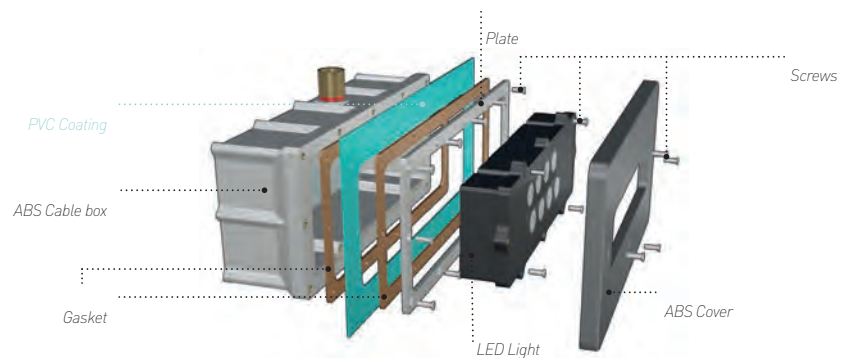

MOD. DOLPHIN

designplan[®] 

79 Trenton Avenue
Frenchtown, NJ 08825

www.designplan.com

Tel: (908) 996-7710
Fax: (908) 996-7042

MOD. DOLPHIN

Rectangular headlight with linear illumination ideal for any application on pools with vinyl coating or tile. No Air System and Optical Pool Vision. 24 VDC power supply. Supplied with Technopolymer Niche and stainless-steel flange gaskets and screws. Wall niche also prepared for prefabricated steel pools or plastic material. Equipped with watertight connector Plug/IP68. Customization of the cable. Power supply not included. Warranty 5 Years. Corian cover (6 colours available: white, sand, blue, grey, anthracite, black).

DOLPHIN Mono

LED headlight monochrome version
3000K/4000K/5500K

TYPE	DIMENSION	CONSUMPTION	TEMPERATURE	EFFICIENCY	DIMMABLE
 LED headlight	 12.60" x 5.94" h3.37"	 20 W	 3000-5500 K	 110 lm/W	 YES

DOLPHIN TW

TYPE	DIMENSION	CONSUMPTION	TEMPERATURE	EFFICIENCY	DIMMABLE
 LED headlight	 12.60" x 5.94" h3.37"	 20 W	 4RGBW	 40 lm/W	 YES

MOD. **MINI DOLPHIN**

MOD. MINI DOLPHIN

Square shaped headlight with linear illumination and compact dimensions, ideal for any application on pools with vinyl coating or tile. System No Air and Optical Pool Vision. 24 VDC power supply. Supplied with Technopolymer Niche and stainless-steel flange, gaskets and screws. Wall niche also prepared for swimming pools prefabricated steel or plastic material. Equipped with watertight connector Plug/ IP68. Cable customization. Power supply not included. Warranty 5 Years. Corian cover (6 available colours: white, sand, light blue, grey, anthracite, black).