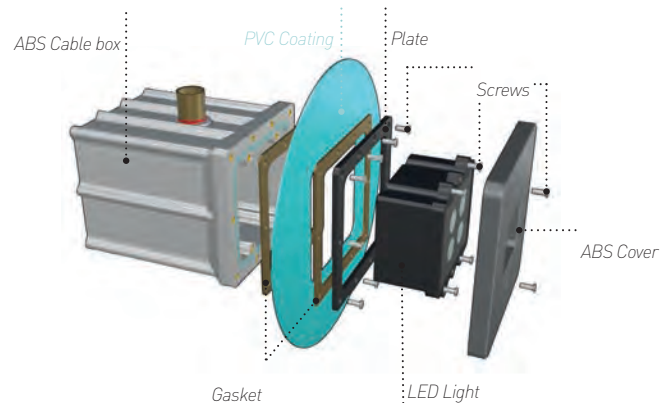

LED headlight Dynamic White version
2800K/4600K

TYPE	DIMENSION	CONSUMPTION	TEMPERATURE	EFFICIENCY	DIMMABLE
 LED headlight	 12.60" x 5.94" h3.37"	 20 W	 2800-4600 K	 100 lm/W	 YES

DOLPHIN RGBW

LED headlight RGBW version RGB+white
3000K

TYPE	DIMENSION	CONSUMPTION	TEMPERATURE	EFFICIENCY	DIMMABLE
 LED headlight	 12.60" x 5.94" h3.37"	 20 W	 4RGBW	 40 lm/W	 YES

MOD. **MINI DOLPHIN**

MOD. MINI DOLPHIN

Square shaped headlight with linear illumination and compact dimensions, ideal for any application on pools with vinyl coating or tile. System No Air and Optical Pool Vision. 24 VDC power supply. Supplied with Technopolymer Niche and stainless-steel flange, gaskets and screws. Wall niche also prepared for swimming pools prefabricated steel or plastic material. Equipped with watertight connector Plug/ IP68. Cable customization. Power supply not included. Warranty 5 Years. Corian cover (6 available colours: white, sand, light blue, grey, anthracite, black).