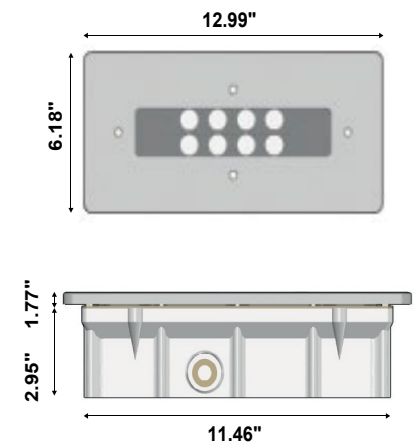

TECHNICAL DATA

Wattage	20W
Power Supply	Remote Fountain/Pool Approved 24VDC Power Supply, not included. See page 2.
Construction	Body: Techopolymer Lens:
CCT	3000K, 4000K, 5000K Tunable White (2700K-4600K), RGBW
CRI	80
Delivered Lumens	2000 lm (120°, 3000K)
Efficacy	100 lm/W (120°, 3000K)
Optics	120°, 60°x10°
Finishes	Stainless Steel, Corian
Fixture Dimensions	12.99" x 6.18" h. 3.50"
Cutout Dimensions	11.61" x 4.92"
Fixture Weight	7.28 lbs
LED Source	8 SMD 3535 SHINEON (static white)
Working Temp	-20° / +50°
IP Rating	IP68
Warranty	5 Years

Fixture Dimensions

ORDERING INFORMATION

Example: DLP.W.24.68.AS.US. Power Supplies / Accessories ordered separately.

DLP		24	68		US
Model No.	CCT	Power	IP Rating	Optic	
DLP	W - 3000K N - 4000K C - 5000K TW - Tunable White (2800-4600K) RGBW - RGBW	24 - 24VDC	68 - IP68	FL - 120° AS - 60x10°	US

DLP-FL-Q
Stainless Steel Cover

COVER COLORS

DLP-FL-WC/SC/GC/AC/CC/BC
Corian Cover

Job Name/Date:

Fixture Type Designation:

PHOTOMETRIC DATA

Maximum Candela = 3863.6

PHOTOMETRIC FILENAME : DOLPHIN 30K 60X10° - DLP-W.24.68.AS.IES