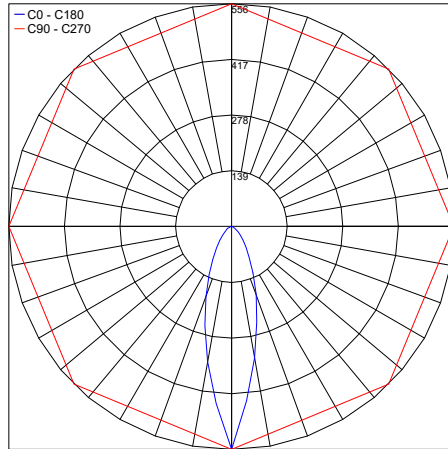

PHOTOMETRIC DATA

Maximum Candela = 3863.6

PHOTOMETRIC FILENAME : DOLPHIN 30K 60X10° - DLP-W.24.68.AS.IES

Maximum Candela = 4082.3

PHOTOMETRIC FILENAME : DOLPHIN 40K 60X10° - DLP-N.24.68.AS.IES

Maximum Candela = 4346

PHOTOMETRIC FILENAME : DOLPHIN 55K 60X10° - DLP-C.24.68.AS.IES

Maximum Candela = 53.1

PHOTOMETRIC FILENAME : DOLPHIN RGBW (BLUE) 60X10° - DLP-RGBW.24.68.AS.B.IES

Maximum Candela = 556.3

Maximum Candela = 352.1

PHOTOMETRIC FILENAME : DOLPHIN RGBW (RED) 60X10° - DLP-RGBW.24.68.AS.R.IES

Maximum Candela = 439

PHOTOMETRIC FILENAME : DOLPHIN RGBW (WHITE) 60X10° - DLP-RGBW.24.68.AS.W.IES

Job Name/Date:

Fixture Type Designation: