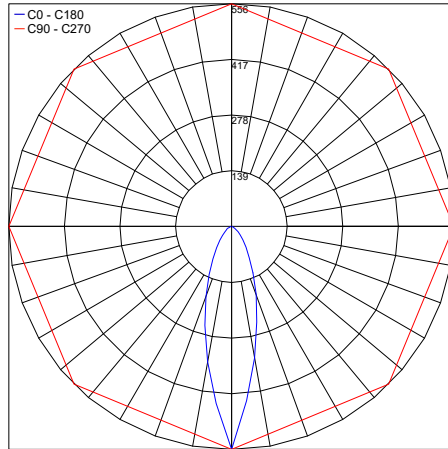

PHOTOMETRIC DATA

Maximum Candela = 3863.6

Maximum Candela = 4082.3

Maximum Candela = 4346

Maximum Candela = 53.1

Maximum Candela = 556.3

Maximum Candela = 352.1

Maximum Candela = 439

Job Name/Date:

Fixture Type Designation: