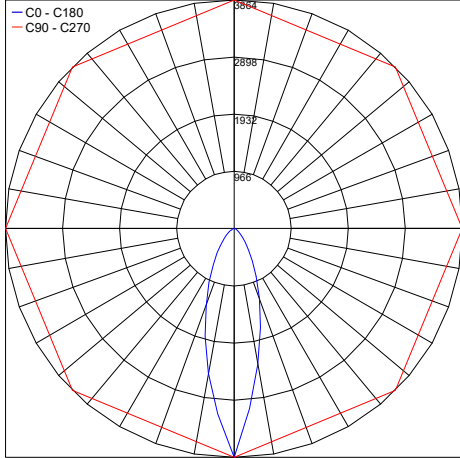

PHOTOMETRIC DATA

Maximum Candela = 3863.6

PHOTOMETRIC FILENAME : DOLPHIN 30K 60X10° - DLP-W.24.68.AS.IES

Maximum Candela = 4082.3