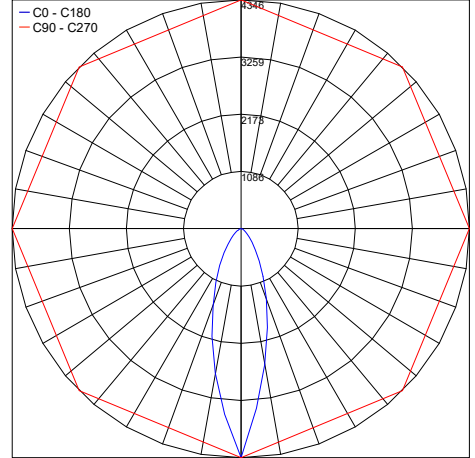

PHOTOMETRIC FILENAME : DOLPHIN 55K 60X10° - DLP-C.24.68.AS.IES

Maximum Candela = 53.1