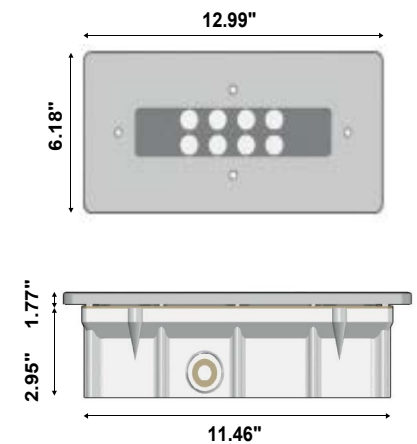

TECHNICAL DATA

Wattage	20W
Power Supply	Remote Fountain/Pool Approved 24VDC Power Supply, not included. See page 2.
Construction	Body: Techopolymer Lens:
CCT	3000K, 4000K, 5000K Tunable White (2700K-4600K), RGBW
CRI	80
Delivered Lumens	2000 lm (120°, 3000K)
Efficacy	100 lm/W (120°, 3000K)
Optics	120°, 60°x10°
Finishes	Stainless Steel, Corian
Fixture Dimensions	12.99" x 6.18" h. 3.50"
Cutout Dimensions	11.61" x 4.92"
Fixture Weight	7.28 lbs
LED Source	8 SMD 3535 SHINEON (static white)
Working Temp	-20° / +50°
IP Rating	IP68
Warranty	5 Years

Fixture Dimensions

ORDERING INFORMATION

Example: DLP.W.24.68.AS.US. Power Supplies / Accessories ordered separately.

DLP		24	68		US
Model No.	CCT	Power	IP Rating	Optic	
DLP	W - 3000K N - 4000K C - 5000K TW - Tunable White (2800-4600K) RGBW - RGBW	24 - 24VDC	68 - IP68	FL - 120° AS - 60x10°	US

DLP-FL-Q
Stainless Steel Cover

COVER COLORS

DLP-FL-WC/SC/GC/AC/CC/BC
Corian Cover

Job Name/Date:

Fixture Type Designation:

PHOTOMETRIC DATA

Maximum Candela = 3863.6

PHOTOMETRIC FILENAME : DOLPHIN 30K 60X10° - DLP-W.24.68.AS.IES