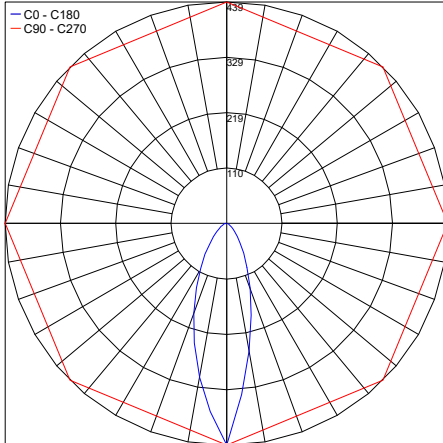

Job Name/Date:

Fixture Type Designation: