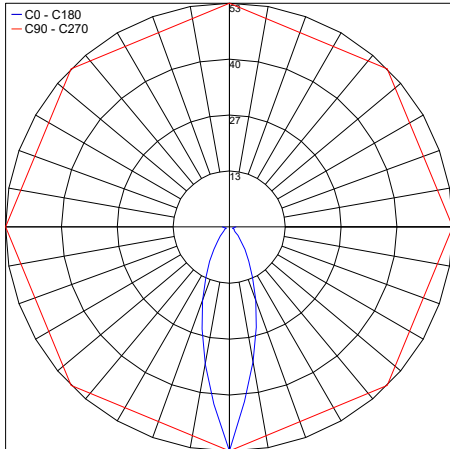

PHOTOMETRIC FILENAME : DOLPHIN RGBW (BLUE) 60X10° - DLP-RGBW.24.68.AS.B.IES

Maximum Candela = 556.3