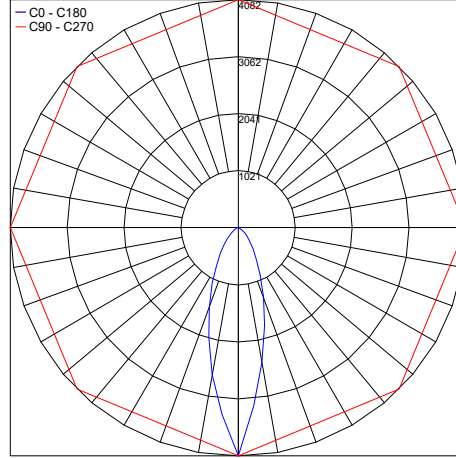

PHOTOMETRIC FILENAME : DOLPHIN 40K 60X10° - DLP-N.24.68.AS.IES

Maximum Candela = 4346