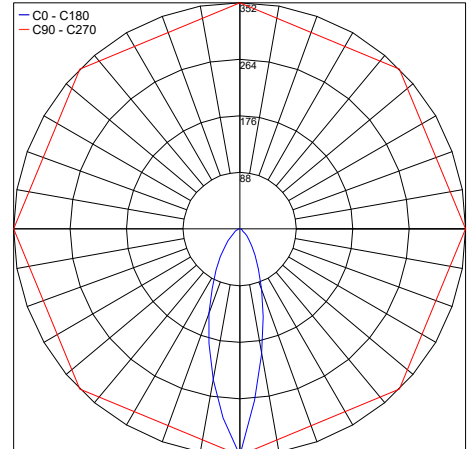

Maximum Candela = 352.1

PHOTOMETRIC FILENAME : DOLPHIN RGBW (RED) 60X10° - DLP-RGBW.24.68.AS.R.IES

Maximum Candela = 439