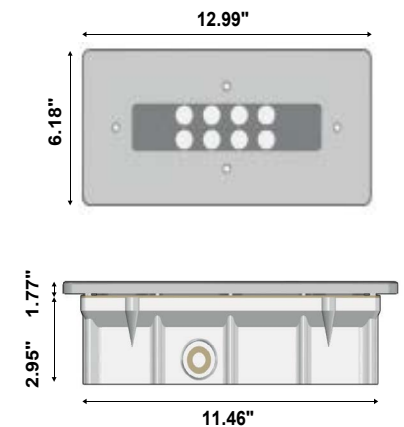

TECHNICAL DATA

Wattage	20W
Power Supply	Remote Fountain/Pool Approved 24VDC Power Supply, not included. See page 2.
Construction	Body: Techopolymer Cable Length: 15 ft included
CCT	3000K, 4000K, 5000K Tunable White (2700K-4600K), RGBW
CRI	80
Delivered Lumens	2000 lm (120°, 3000K)
Efficacy	100 lm/W (120°, 3000K)
Optics	120°, 60°x10°
Finishes	Stainless Steel, Corian
Fixture Dimensions	12.99" x 6.18" h. 3.50"
Cutout Dimensions	11.61" x 4.92"
Fixture Weight	7.28 lbs
LED Source	8 SMD 3535 SHINEON (static white)
Working Temp	-20° / +50°
IP Rating	IP68
Warranty	5 Years

Fixture Dimensions

ORDERING INFORMATION

Example: DLP.W.24.68.AS.US. Power Supplies / Accessories ordered separately.

DLP		24	68		US
Model No.	CCT	Power	IP Rating	Optic	
DLP	W - 3000K N - 4000K C - 5000K TW - Tunable White (2800-4600K) RGBW - RGBW	24 - 24VDC	68 - IP68	FL - 120° AS - 60x10°	US

CA-68-4-1
Tunable White - Reel of Cable
15 feet of cable included - custom length on request

DLP-FL-Q
Stainless Steel Cover
REQUIRED

CA-68-5-1
RGBW - Reel of Cable
15 feet of cable included - custom length on request

COVER COLORS

DLP-FL-WC/SC/GC/AC/CC/BC
Corian Cover

Job Name/Date:

Fixture Type Designation:

PHOTOMETRIC DATA

Maximum Candela = 3863.6

PHOTOMETRIC FILENAME : DOLPHIN 30K 60X10° - DLP-W.24.68.AS.IES

Maximum Candela = 4082.3