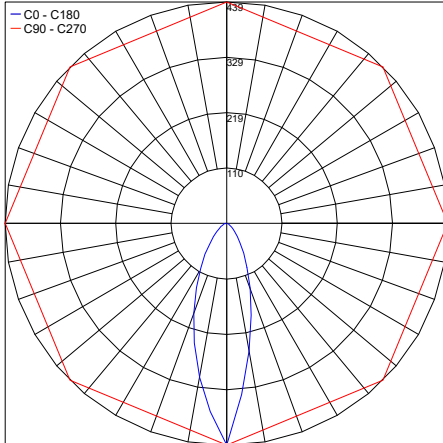

PHOTOMETRIC FILENAME : DOLPHIN RGBW (WHITE) 60X10° - DLP-RGBW.24.68.AS.W.IES

Job Name/Date:

Fixture Type Designation: