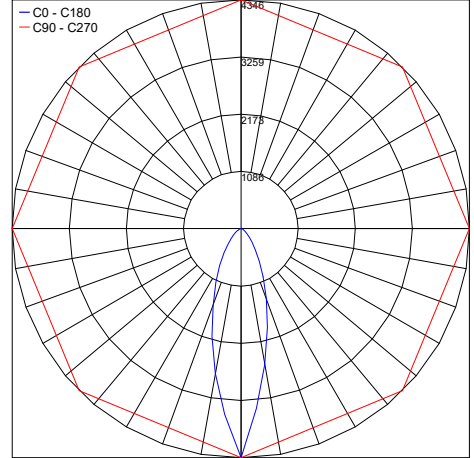

PHOTOMETRIC FILENAME : DOLPHIN 55K 60X10° - DLP-C.24.68.AS.IES

Maximum Candela = 53.1