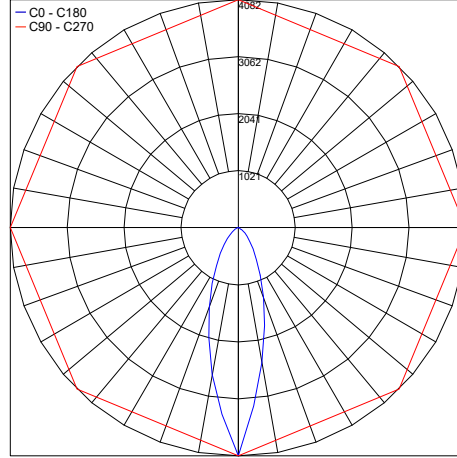

PHOTOMETRIC FILENAME : DOLPHIN 40K 60X10° - DLP-N.24.68.AS.IES

Maximum Candela = 4346