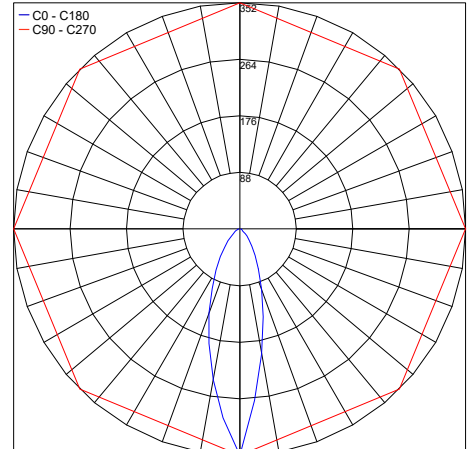

Maximum Candela = 352.1

PHOTOMETRIC FILENAME : DOLPHIN RGBW (RED) 60X10° - DLP-RGBW.24.68.AS.R.IES

Maximum Candela = 439