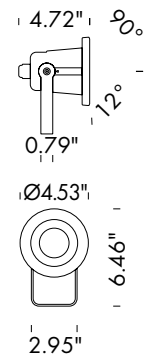

TECHNICAL DATA

Wattage	9W
Power Supply	Remote 200mA, not included - See page 2
Construction	Housing: Marine Grade Stainless Steel 316L Lens: Extra Clear Tempered Glass
CCT	2700K, 3000K, 4000K
BUG Rating	B0-U5-G0 (12°, 38° - 3000K) B0-U4-G0 (24° - 3000K)
CRI	>80
Delivered Lumens	1124 lm (3000K)
Efficacy	124.9 lm/W
Optics	12°, 24°, 38°
Finishes	Stainless Steel ASIS 316L
Lumen Maintenance	55,000 hrs (Ta 35°C)
Fixture Dimensions	Ø4.53" x 4.72" x 6.46" h
IP Rating	IP67
Impact Resistance	IK07

Fixture Dimensions

ORDERING INFORMATION

Example: F40401.6.3.12.US. Power Supplies / Accessories ordered separately.

F40401	6			.US
Model No.	Finish	CCT	Optics	
F40401 - EGO	6 - ASIS 316L Stainless Steel	2 - 2700K 3 - 3000K 4 - 4000K	11 - 12° Spot 12 - 24° Medium 13 - 38° Wide	.US

For other power supply options consult factory.

PHOTOMETRIC DATA

Note all Photometry is 3000K

Job Name/Date:

Fixture Type Designation: