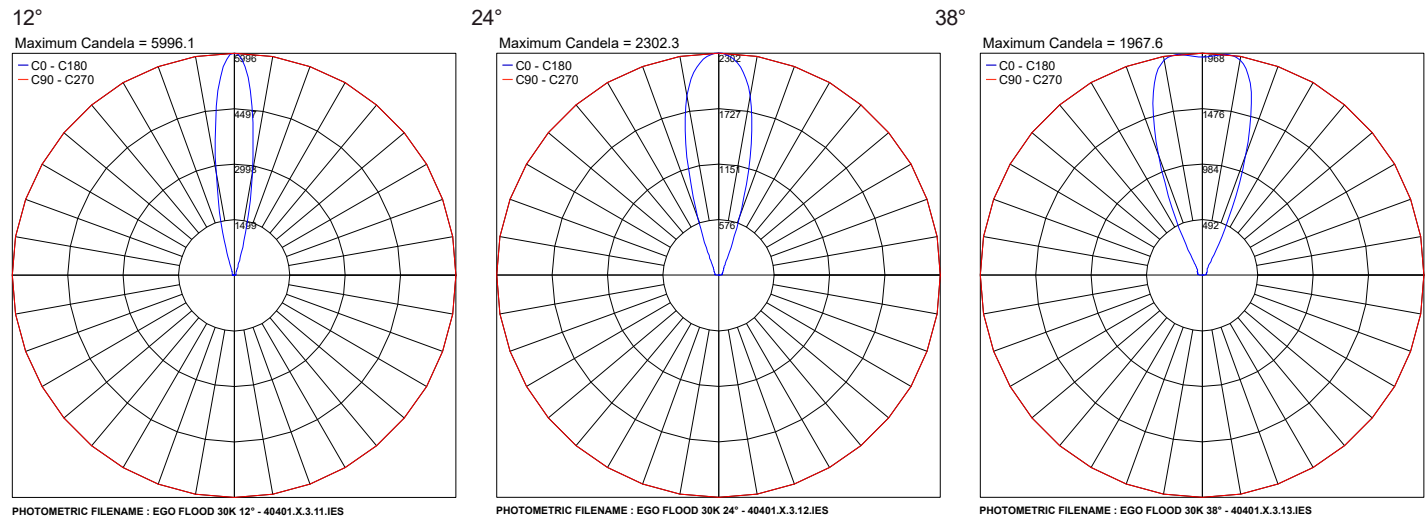

TECHNICAL DATA

Wattage	9W
Power Supply	Remote 200mA, not included - See page 2
Construction	Housing: Marine Grade Stainless Steel 316L Lens: Extra Clear Tempered Glass
CCT	2700K, 3000K, 4000K
BUG Rating	B0-U5-G0 (12°, 38° - 3000K) B0-U4-G0 (24° - 3000K)
CRI	>80
Delivered Lumens	1124 lm (3000K)
Efficacy	124.9 lm/W
Optics	12°, 24°, 38°
Finishes	Stainless Steel ASIS 316L
Lumen Maintenance	55,000 hrs (Ta 35°C)
Fixture Dimensions	Ø4.53" x 4.72" x 6.46" h
IP Rating	IP67
Impact Resistance	IK07

Fixture Dimensions

ORDERING INFORMATION

Example: F40401.6.3.12.US. Power Supplies / Accessories ordered separately.

F40401	6			.US
Model No.	Finish	CCT	Optics	
F40401 - EGO	6 - ASIS 316L Stainless Steel	2 - 2700K 3 - 3000K 4 - 4000K	11 - 12° Spot 12 - 24° Medium 13 - 38° Wide	.US

For other power supply options consult factory.

PHOTOMETRIC DATA

Note all Photometry is 3000K

Job Name/Date:

Fixture Type Designation: