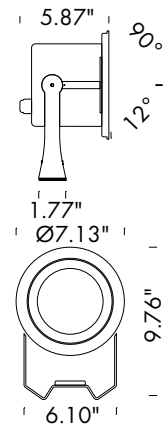

# EGO MAXI Floodlight

EGO MAXI Floodlight is a round adjustable projector with a marine grade stainless steel 316L housing (galvanized treatment on request) making it suitable for a variety of outdoor installations. It is available in 3 color temperatures and 3 optics options.

## TECHNICAL DATA

<b>Wattage</b>	12W
<b>Power Supply</b>	Integral 120VAC
<b>Construction</b>	Housing: Marine Grade Stainless Steel 316L Lens: Extra Clear Tempered Glass
<b>CCT</b>	2700K, 3000K, 4000K
<b>BUG Rating</b>	B0-U5-G0 (12°, 24°, 38°)
<b>CRI</b>	>80
<b>Delivered Lumens</b>	1416 lm (3000K)
<b>Efficacy</b>	118 lm/W
<b>Optics</b>	12°, 24° 38°
<b>Finishes</b>	Stainless Steel ASIS 316L
<b>Lumen Maintenance</b>	55,000 hrs (Ta 35°C)
<b>Fixture Dimensions</b>	Ø7.13" x 5.87" x 9.76" h
<b>IP Rating</b>	IP67
<b>Impact Resistance</b>	IK07

Fixture Dimensions

## ORDERING INFORMATION

Example: F40423.6.3.12.US. Accessories ordered separately.

F40423	6			.US
Model No.	Finish	CCT	Optics	
F40423 - EGO MAXI	6 - ASIS 316L Stainless Steel	2 - 2700K 3 - 3000K 4 - 4000K	11 - 12° Spot 12 - 24° Medium 13 - 38° Wide	.US