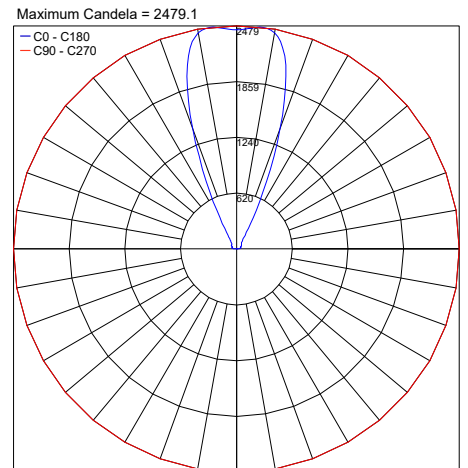

PHOTOMETRIC FILENAME : EGO MAXI FLOOD 30K 38° - 40423.X.3.13.IES

Job Name/Date:

Fixture Type Designation: