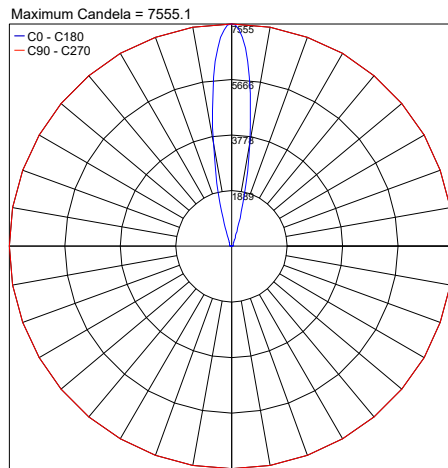

PHOTOMETRIC DATA

Note all Photometry is 3000K

12°