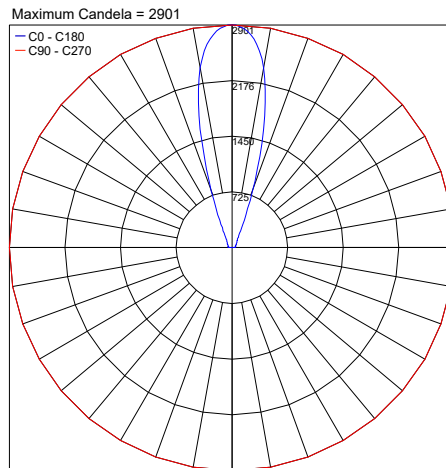

24°

PHOTOMETRIC FILENAME : EGO MAXI FLOOD 30K 24° - 40423.X.3.12.IES

38°