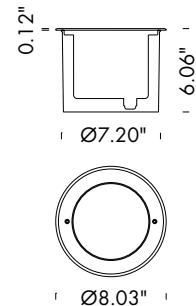

EGO MAXI Recessed

EGO MAXI Recessed is a round in-grade uplights with a marine grade stainless steel 316L housing (galvanized treatment on request) making it suitable for a variety of outdoor installations. They are available in 3 color temperatures and 4 optics options.

TECHNICAL DATA

| | |
|---------------------------|--|
| Wattage | 12W |
| Power Supply | Integral 120VAC |
| Construction | Housing: Marine Grade Stainless Steel 316L Lens: Extra Clear Tempered Glass |
| CCT | 2700K, 3000K, 4000K |
| BUG Rating | B0-U5-G0 (12°, 24°, 38°) |
| CRI | >80 |
| Delivered Lumens | 1430 lm (3000K) |
| Efficacy | 119.2 lm/W |
| Optics | 12°, 24° 38° |
| Finishes | Stainless Steel ASIS 316L |
| Lumen Maintenance | 55,000 hrs (Ta 35°C) |
| Fixture Dimensions | Ø8.03" x 6.06" |
| IP Rating | IP67 |
| Impact Resistance | IK08 |

Fixture Dimensions

ORDERING INFORMATION

Example: F10423.6.3.12.US. Power Supplies ordered separately.

| F10423 | 6 | | | .US |
|-------------------|-------------------------------|-------------------------------------|---|-----|
| Model No. | Finish | CCT | Optics | |
| F10423 - EGO MAXI | 6 - ASIS 316L Stainless Steel | 2 - 2700K 3 - 3000K 4 - 4000K | 11 - 12° Spot 12 - 24° Medium 13 - 38° Wide | .US |