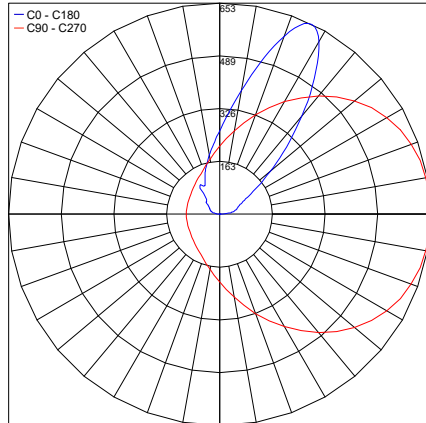

Wall Washer

Maximum Candela = 652.6

Job Name/Date:

Fixture Type Designation: