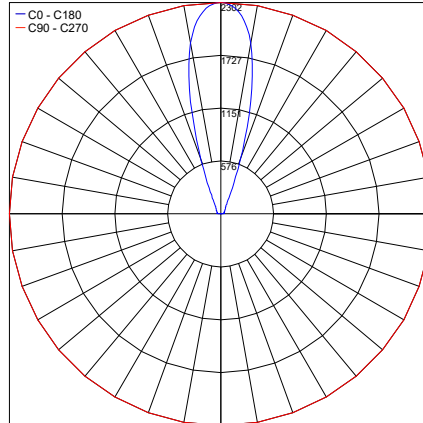

24°

Maximum Candela = 2302.3