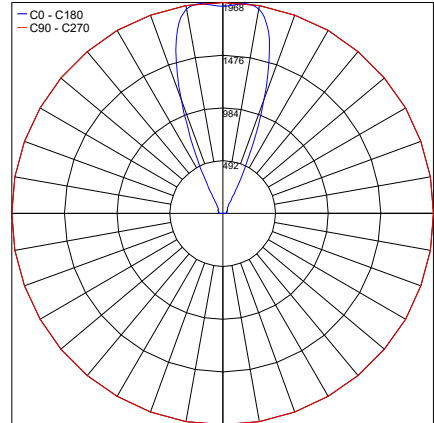

38°

Maximum Candela = 1967.6