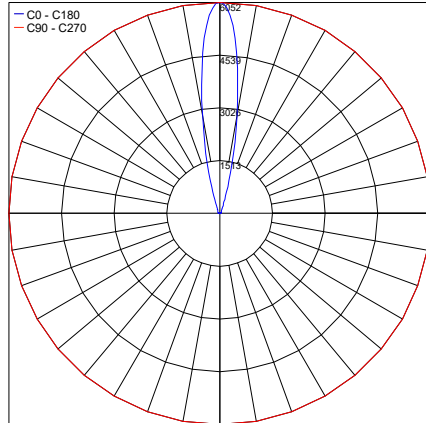

SUGGESTED POWER SUPPLIES

200mA

Part Number	Description	Input/Output	# of Fixtures
PPLT00465-P	0-10V Dimming to 1.0%	120-277VAC to 200mA, 20W, Class 2, DAMP	1-1
PPLT00309-P	0-10V Dimming to 0.1%	120-277VAC to 200mA, 50W, Class 2, DAMP	1-1
PPLT00538-P	0-10V Dimming to 0.1%	120-277VAC to 200mA, 100W, Class 2	1-4

For other power supply options consult factory.

PHOTOMETRIC DATA

Note all Photometry is 3000K

12°

Maximum Candela = 6052.3