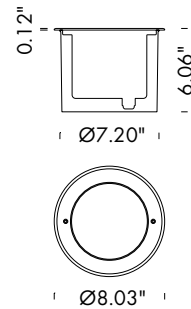

## TECHNICAL DATA

<b>Wattage</b>	9W
<b>Power Supply</b>	Remote 200mA, not included - See page 2
<b>Construction</b>	Housing: Marine Grade Stainless Steel 316L Lens: Extra Clear Tempered Glass
<b>CCT</b>	2700K, 3000K, 4000K
<b>BUG Rating</b>	B0-U5-G0 (EGO 12°, 38° - 3000K) B0-U4-G0 (EGO 24°, Wall Washer - 3000K)
<b>CRI</b>	>80
<b>Delivered Lumens</b>	1134 lm (3000K)
<b>Efficacy</b>	126 lm/W
<b>Optics</b>	12°, 24° 38°, Wall Washer
<b>Finishes</b>	Stainless Steel ASIS 316L
<b>Lumen Maintenance</b>	55,000 hrs (Ta 35°C)
<b>Fixture Dimensions</b>	Ø5.20" x 4.76"
<b>IP Rating</b>	IP67
<b>Impact Resistance</b>	IK08

Fixture Dimensions

## PHOTOMETRIC DATA

Note all Photometry is 3000K

12°

Maximum Candela = 6052.3

PHOTOMETRIC FILENAME : EGO RECESSED 30K 12° - 10401.X.3.11.IES

24°

Maximum Candela = 2302.3

PHOTOMETRIC FILENAME : EGO RECESSED 30K 24° - 10401.X.3.12.IES

## Wall Washer

Maximum Candela = 652.6

PHOTOMETRIC FILENAME : EGO RECESSED 30K WALL WASHER - 10401.X.3.07.IES

Job Name/Date:

Fixture Type Designation: