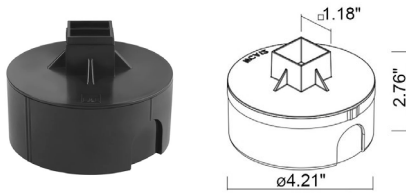

ACCESSORIES - Installation

WCA12

Outer Casing
For in-grade use