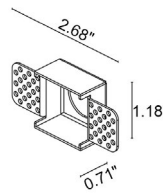

For other power supply options consult factory.

Job Name/Date:

Fixture Type Designation:

ACCESSORIES - Installation

WCA12

Outer Casing
For in-grade use

WCA30

Outer Casing
For Plasterboard