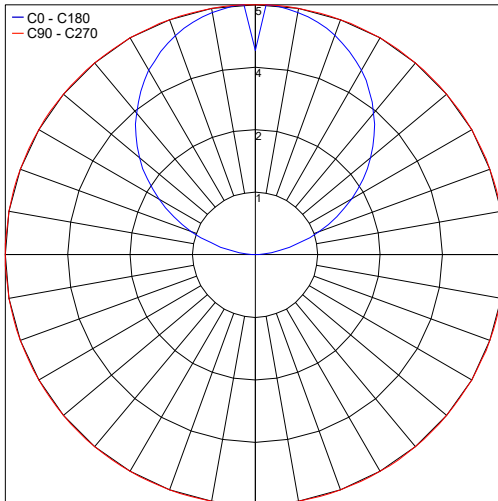

PHOTOMETRIC DATA

Note: All photometry is 3000K

Maximum Candela = 4.9

PHOTOMETRIC FILENAME : NEW_GOCCIA_1.5_D_3000K_1.5W_24VDC.IES

Job Name/Date:

Fixture Type Designation: