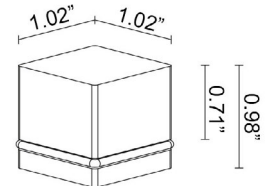

TECHNICAL DATA

Wattage / Input	1.5W (24VDC)
Power Supply	Remote, not included. See page 2.
Construction	Body: Polyurethane Resin Cable Length: 4.92' standard (16.4" available)
CCT	2200K, 2700K, 3000K, 4000K
CRI	>80
BUG Rating	B0-U2-G0 (3000K)
Delivered Lumens	14 lm (3000K)
Efficacy	9.3 lm/W (3000K)
Optics	Diffuse
Fixture Dimensions	1.02" x 1.02" x 0.98" h
Fixture Weight	0.14 lbs
LED Source	1 Mid-power LED
Lumen Maintenance	L80, B10 >60,000 hrs (Ta 25°C)
Color Consistency	3-Step MacAdam
Operating Temp.	-20°C to +45°C
IP Rating	IP65, IP68 IP69 (Water Temp Not Exceed 35° C)
IK Rating	IK10
Walkover	Yes

Fixture Dimensions

ORDERING INFORMATION

Example: GA15000000N0DR or GA15000000N0DR-1. Accessories / Power Supplies ordered separately.

GA1500	0000		0D	R	
Model No.		CCT	Optics	Finish	Cable Length
GA1500	0000	N - 2200K F - 2700K 5 - 3000K 9 - 4000K	0D - Diffuse	R - Resin	4.92' standard 1 - 16.40'