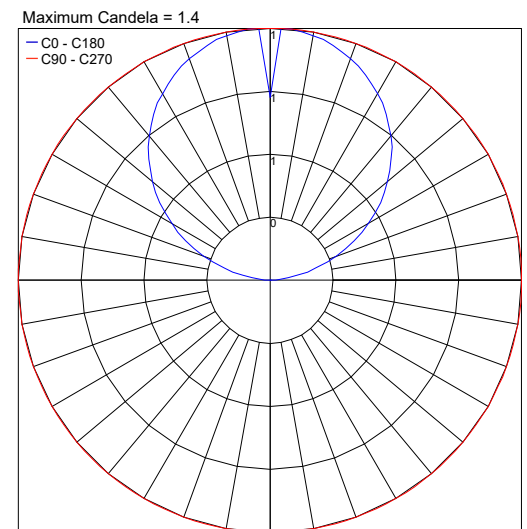

TECHNICAL DATA

Wattage / Input	1.2W (12VDC)
Power Supply	Remote, not included. See page 2.
Construction	Body: Polyurethane Resin Cable Length: 4.92' standard (16.4" available)
CCT	RGB
BUG Rating	B0-U1-G0
Delivered Lumens	4 lm: (R) 1 lm, (G) 2 lm, (B) 1 lm
Efficacy	3.3 lm/W (R) 0.83 lm/W, (G) 1.67 lm/W, (B) 0.83 lm/W
Optics	Diffuse
Fixture Dimensions	Ø1.02" x 0.98" h
Fixture Weight	0.23 lbs
LED Source	1 Mid-power, Full-color LED
Lumen Maintenance	L80, B10 >50,000 hrs (Ta 25°C)
Color Consistency	—
Operating Temp.	-20°C to +45°C
IP Rating	IP65, IP68
IK Rating	IK10
Walkover	Yes

For other power supply options consult factory.

ACCESSORIES - Installation

WCA09
Outer Casing
For in-grade use

WCA25
Outer Casing
For Plasterboard

PHOTOMETRIC DATA

Note: All photometry is 3000K

PHOTOMETRIC FILENAME : NEW_GOCCIA_1.8_D_RGB_1.2W_12VDC.IES