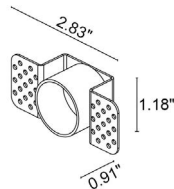

WCA25
Outer Casing
For Plasterboard