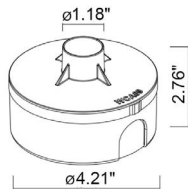

TECHNICAL DATA

Wattage / Input	1.2W (12VDC)
Power Supply	Remote, not included. See page 2.
Construction	Body: Polyurethane Resin Cable Length: 4.92' standard (16.4" available)
CCT	RGB
BUG Rating	B0-U1-G0
Delivered Lumens	4 lm: (R) 1 lm, (G) 2 lm, (B) 1 lm
Efficacy	3.3 lm/W (R) 0.83 lm/W, (G) 1.67 lm/W, (B) 0.83 lm/W
Optics	Diffuse
Fixture Dimensions	Ø1.02" x 0.98" h
Fixture Weight	0.23 lbs
LED Source	1 Mid-power, Full-color LED
Lumen Maintenance	L80, B10 >50,000 hrs (Ta 25°C)
Color Consistency	—
Operating Temp.	-20°C to +45°C
IP Rating	IP65, IP68
IK Rating	IK10
Walkover	Yes

Fixture Dimensions

ORDERING INFORMATION

Example: GA1850P0060DR or GA1850P0060DR-1. Accessories / Power Supplies ordered separately.

GA1850	OP00	6	0D	R	
Model No.		CCT	Optics	Finish	Cable Length
GA1850	OP00	6 - RGB	0D - Diffuse	R - Resin	4.92' standard 1 - 16.40'

SUGGESTED POWER SUPPLIES

12VDC - *For use in fountains and swimming pools*

Part Number	Description	Input/Output	# of Fixtures
FPV-060EL0012	DMX / RDM (Field Addressable) / DALI (4 Channels)	120-277VAC to 12VDC, 60W, Class 2, NEMA 4	1-40

For other power supply options consult factory.

ACCESSORIES - Installation

WCA09
Outer Casing
For in-grade use

WCA25
Outer Casing
For Plasterboard

PHOTOMETRIC DATA

Note: All photometry is 3000K

PHOTOMETRIC FILENAME : NEW_GOCCIA_1.8_D_RGB_1.2W_12VDC.IES