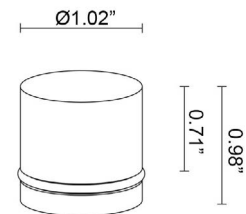

Goccia is a family of outdoor step lights that are ideal for accent and pathway guidance lighting. They are available in round or square versions, 3 sizes, static white or RGB, and that can be installed flush with the surface using an outer casing, or wall mounted. Goccia 1.8 is the Ø1.0" round, RGB version. (Not suitable for use in immersion in swimming pools or fountains).

TECHNICAL DATA

Wattage / Input	1.2W (12VDC)
Power Supply	Remote, not included. See page 2.
Construction	Body: Polyurethane Resin Cable Length: 4.92' standard (16.4" available)
CCT	RGB
BUG Rating	B0-U1-G0
Delivered Lumens	4 lm: (R) 1 lm, (G) 2 lm, (B) 1 lm
Efficacy	3.3 lm/W (R) 0.83 lm/W, (G) 1.67 lm/W, (B) 0.83 lm/W
Optics	Diffuse
Fixture Dimensions	Ø1.02" x 0.98" h
Fixture Weight	0.23 lbs
LED Source	1 Mid-power, Full-color LED
Lumen Maintenance	L80, B10 >50,000 hrs (Ta 25°C)
Color Consistency	—
Operating Temp.	-20°C to +45°C
IP Rating	IP65, IP68
IK Rating	IK10
Walkover	Yes

Fixture Dimensions

ORDERING INFORMATION

Example: GA1850P0060DR or GA1850P0060DR-1. Accessories / Power Supplies ordered separately.

GA1850	OP00	6	0D	R	
Model No.		CCT	Optics	Finish	Cable Length
GA1850	OP00	6 - RGB	0D - Diffuse	R - Resin	4.92' standard 1 - 16.40'