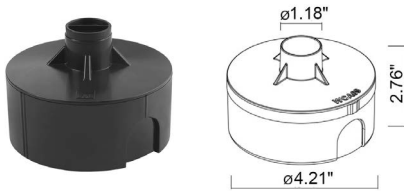

Goccia is a family of outdoor step lights that are ideal for accent and pathway guidance lighting. They are available in round or square versions, 3 sizes, static white or RGB, and that can be installed flush with the surface using an outer casing, or wall mounted. Goccia 1.8 is the Ø1.0" round, RGB version. (Not suitable for use in immersion in swimming pools or fountains).

TECHNICAL DATA

Wattage / Input	1.2W (12VDC)
Power Supply	Remote, not included. See page 2.
Construction	Body: Polyurethane Resin Cable Length: 4.92' standard (16.4" available)
CCT	RGB
BUG Rating	B0-U1-G0
Delivered Lumens	4 lm: (R) 1 lm, (G) 2 lm, (B) 1 lm
Efficacy	3.3 lm/W (R) 0.83 lm/W, (G) 1.67 lm/W, (B) 0.83 lm/W
Optics	Diffuse
Fixture Dimensions	Ø1.02" x 0.98" h
Fixture Weight	0.23 lbs
LED Source	1 Mid-power, Full-color LED
Lumen Maintenance	L80, B10 >50,000 hrs (Ta 25°C)
Color Consistency	—
Operating Temp.	-20°C to +45°C
IP Rating	IP65, IP68
IK Rating	IK10
Walkover	Yes

Fixture Dimensions

ORDERING INFORMATION

Example: GA1850P0060DR or GA1850P0060DR-1. Accessories / Power Supplies ordered separately.

GA1850	OP00	6	0D	R	
Model No.		CCT	Optics	Finish	Cable Length
GA1850	OP00	6 - RGB	0D - Diffuse	R - Resin	4.92' standard 1 - 16.40'

For other power supply options consult factory.

ACCESSORIES - Installation

WCA09
Outer Casing
For in-grade use

WCA25
Outer Casing
For Plasterboard

PHOTOMETRIC DATA

Note: All photometry is 3000K

PHOTOMETRIC FILENAME : NEW_GOCCIA_1.8_D_RGB_1.2W_12VDC.IES