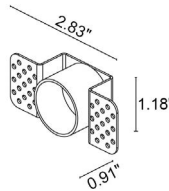

WCA25
Outer Casing
For Plasterboard