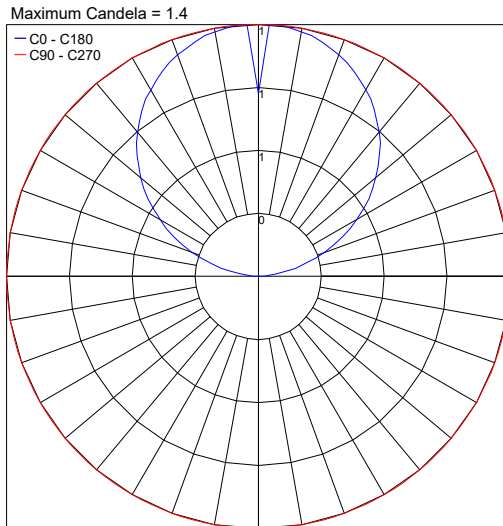

TECHNICAL DATA

Wattage / Input	1.2W (12VDC)
Power Supply	Remote, not included. See page 2.
Construction	Body: Polyurethane Resin Cable Length: 4.92' standard (16.4" available)
CCT	RGB
BUG Rating	B0-U1-G0
Delivered Lumens	4 lm: (R) 1 lm, (G) 2 lm, (B) 1 lm
Efficacy	3.3 lm/W (R) 0.83 lm/W, (G) 1.67 lm/W, (B) 0.83 lm/W
Optics	Diffuse
Fixture Dimensions	Ø1.02" x 0.98" h
Fixture Weight	0.23 lbs
LED Source	1 Mid-power, Full-color LED
Lumen Maintenance	L80, B10 >50,000 hrs (Ta 25°C)
Color Consistency	—
Operating Temp.	-20°C to +45°C
IP Rating	IP65, IP68
IK Rating	IK10
Walkover	Yes

Fixture Dimensions

ORDERING INFORMATION

Example: GA1850P0060DR or GA1850P0060DR-1. Accessories / Power Supplies ordered separately.

GA1850	OP00	6	0D	R	
Model No.		CCT	Optics	Finish	Cable Length
GA1850	OP00	6 - RGB	0D - Diffuse	R - Resin	4.92' standard 1 - 16.40'

For other power supply options consult factory.

ACCESSORIES - Installation

WCA09
Outer Casing
For in-grade use

WCA25
Outer Casing
For Plasterboard

PHOTOMETRIC DATA

Note: All photometry is 3000K

PHOTOMETRIC FILENAME : NEW_GOCCIA_1.8_D_RGB_1.2W_12VDC.IES