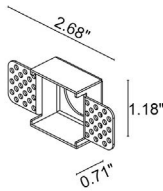

WCA30
Outer Casing
For Plasterboard