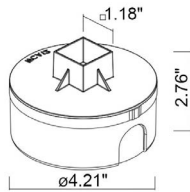

WCA30
Outer Casing
For Plasterboard