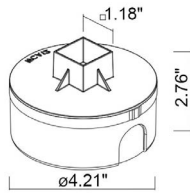

WCA30
Outer Casing
For Plasterboard