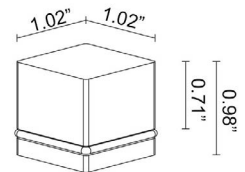

Goccia is a family of outdoor step lights that are ideal for accent and pathway guidance lighting. They are available in round or square versions, 3 sizes, static white or RGB, and that can be installed flush with the surface using an outer casing, or wall mounted. Goccia 1.9 is the 1.0" square, RGB version. (Not suitable for use in immersion in swimming pools or fountains).

TECHNICAL DATA

Wattage / Input	1.2W (12VDC)
Power Supply	Remote, not included. See page 2.
Construction	Body: Polyurethane Resin Cable Length: 4.92' standard (16.4" available)
CCT	RGB
BUG Rating	B0-U1-G0
Delivered Lumens	4 lm: (R) 1 lm, (G) 2 lm, (B) 1 lm
Efficacy	3.3 lm/W (R) 0.83 lm/W, (G) 1.67 lm/W, (B) 0.83 lm/W
Optics	Diffuse
Fixture Dimensions	1.02" x 1.02" x 0.98" h
Fixture Weight	0.20 lbs
LED Source	1 Mid-power, Full-color LED
Lumen Maintenance	L80, B10 >50,000 hrs (Ta 25°C)
Color Consistency	—
Operating Temp.	-20°C to +45°C
IP Rating	IP65, IP68
IK Rating	IK10
Walkover	Yes

Fixture Dimensions

ORDERING INFORMATION

Example: GA1950P0060DR or GA1950P0060DR-1. Accessories / Power Supplies ordered separately.

GA1950	0P00	6	0D	R	
Model No.		CCT	Optics	Finish	Cable Length
GA1950	0P00	6 - RGB	0D - Diffuse	R - Resin	4.92' standard 1 - 16.40'