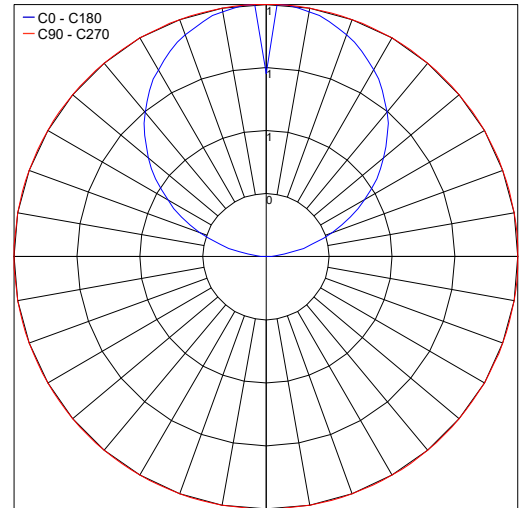

SUGGESTED POWER SUPPLIES

12VDC - *For use as in-grade uplights*

Part Number	Description	Input/Output	# of Fixtures
PPLT00288-P12	DMX / RDM (Field Addressable) / DALI (4 Channels)	120-277VAC to 12VDC, 100W, Class 2	1-64

For other power supply options consult factory.

ACCESSORIES - Installation

PHOTOMETRIC DATA

Note: All photometry is 3000K

Maximum Candela = 1.4

— C0 - C180
— C90 - C270

PHOTOMETRIC FILENAME : NEW_GOCCIA_1.9_D_RGB_1.2W_12VDC.IES

Job Name/Date:

Fixture Type Designation: