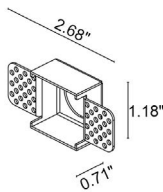

WCA30
Outer Casing
For Plasterboard