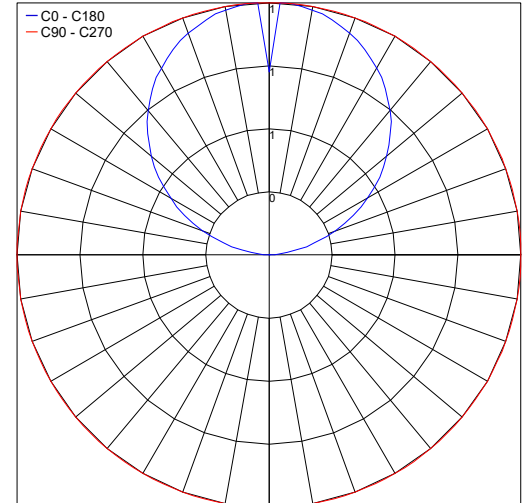

TECHNICAL DATA

Wattage / Input	1.2W (12VDC)
Power Supply	Remote, not included. See page 2.
Construction	Body: Polyurethane Resin Cable Length: 4.92' standard (16.4" available)
CCT	RGB
BUG Rating	B0-U1-G0
Delivered Lumens	4 lm: (R) 1 lm, (G) 2 lm, (B) 1 lm
Efficacy	3.3 lm/W (R) 0.83 lm/W, (G) 1.67 lm/W, (B) 0.83 lm/W
Optics	Diffuse
Fixture Dimensions	1.02" x 1.02" x 0.98" h
Fixture Weight	0.20 lbs
LED Source	1 Mid-power, Full-color LED
Lumen Maintenance	L80, B10 >50,000 hrs (Ta 25°C)
Color Consistency	—
Operating Temp.	-20°C to +45°C
IP Rating	IP65, IP68
IK Rating	IK10
Walkover	Yes

Fixture Dimensions

ORDERING INFORMATION

Example: GA1950P0060DR or GA1950P0060DR-1. Accessories / Power Supplies ordered separately.

GA1950	0P00	6	0D	R	
Model No.		CCT	Optics	Finish	Cable Length
GA1950	0P00	6 - RGB	0D - Diffuse	R - Resin	4.92' standard 1 - 16.40'

For other power supply options consult factory.

ACCESSORIES - Installation

WCA12
Outer Casing
For in-grade use

WCA30
Outer Casing
For Plasterboard

PHOTOMETRIC DATA

Note: All photometry is 3000K

Maximum Candela = 1.4