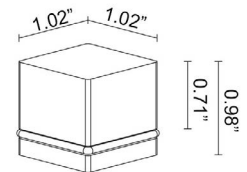

Goccia is a family of outdoor step lights that are ideal for accent and pathway guidance lighting. They are available in round or square versions, 3 sizes, static white or RGB, and that can be installed flush with the surface using an outer casing, or wall mounted. Goccia 1.9 is the 1.0" square, RGB version. (Not suitable for use in immersion in swimming pools or fountains).

TECHNICAL DATA

Wattage / Input	1.2W (12VDC)
Power Supply	Remote, not included. See page 2.
Construction	Body: Polyurethane Resin Cable Length: 4.92' standard (16.4" available)
CCT	RGB
BUG Rating	B0-U1-G0
Delivered Lumens	4 lm: (R) 1 lm, (G) 2 lm, (B) 1 lm
Efficacy	3.3 lm/W (R) 0.83 lm/W, (G) 1.67 lm/W, (B) 0.83 lm/W
Optics	Diffuse
Fixture Dimensions	1.02" x 1.02" x 0.98" h
Fixture Weight	0.20 lbs
LED Source	1 Mid-power, Full-color LED
Lumen Maintenance	L80, B10 >50,000 hrs (Ta 25°C)
Color Consistency	—
Operating Temp.	-20°C to +45°C
IP Rating	IP65, IP68 IP69 (Water Temp Not Exceed 35° C)
IK Rating	IK10
Walkover	Yes

Fixture Dimensions

ORDERING INFORMATION

Example: GA1950P0060DR or GA1950P0060DR-1. Accessories / Power Supplies ordered separately.

GA1950	0P00	6	0D	R	
Model No.		CCT	Optics	Finish	Cable Length
GA1950	0P00	6 - RGB	0D - Diffuse	R - Resin	4.92' standard 1 - 16.40'