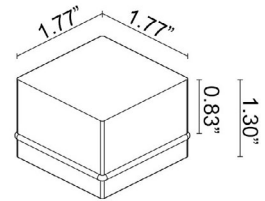

GOCCIA 2.5

Goccia is a family of outdoor step lights that are ideal for accent and pathway guidance lighting. They are available in round or square versions, 3 sizes, static white or RGB, and that can be installed flush with the surface using an outer casing, or wall mounted. Goccia 2.5 is the 1.8" square, static white version. (Not suitable for use in immersion in swimming pools or fountains).

TECHNICAL DATA

Wattage / Input	1.5W (24VDC)
Power Supply	Remote, not included. See page 2.
Construction	Body: Polyurethane Resin Cable Length: 4.92' standard (16.4" available)
CCT	2200K, 2700K, 3000K, 4000K
CRI	>80
BUG Rating	B0-U2-G0 (3000K)
Delivered Lumens	32 lm (3000K)
Efficacy	21.3 lm/W (3000K)
Optics	Diffuse
Fixture Dimensions	1.77" x 1.77" x 1.30" h
Aperture	1.77" x 1.77"
Fixture Weight	0.23 lbs
LED Source	1 Mid-power LED
Lumen Maintenance	L80, B10 >60,000 hrs (Ta 25°C)
Color Consistency	3-Step MacAdam
Operating Temp.	-20°C to +45°C
IP Rating	IP65, IP68 IP69 (Water Temp Not Exceed 35° C)
IK Rating	IK10
Walkover	Yes

Fixture Dimensions

ORDERING INFORMATION

Example: GA25000000N0DR or GA25000000N0DR-1. Accessories / Power Supplies ordered separately.

GA2500	0000		0D	R	
Model No.		CCT	Optics	Finish	Cable Length
GA2500	0000	N - 2200K F - 2700K 5 - 3000K 9 - 4000K	D - Diffused	R - Resin	4.92' standard 1 - 16.40'