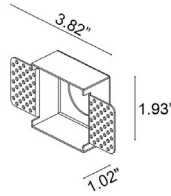

TECHNICAL DATA

Wattage / Input	1.5W (24VDC)
Power Supply	Remote, not included. See page 2.
Construction	Body: Polyurethane Resin Cable Length: 4.92' standard (16.4" available)
CCT	2200K, 2700K, 3000K, 4000K
CRI	>80
BUG Rating	B0-U2-G0 (3000K)
Delivered Lumens	32 lm (3000K)
Efficacy	21.3 lm/W (3000K)
Optics	Diffuse
Fixture Dimensions	1.77" x 1.77" x 1.30" h
Aperture	1.77" x 1.77"
Fixture Weight	0.23 lbs
LED Source	1 Mid-power LED
Lumen Maintenance	L80, B10 >60,000 hrs (Ta 25°C)
Color Consistency	3-Step MacAdam
Operating Temp.	-20°C to +45°C
IP Rating	IP65, IP68 IP69 (Water Temp Not Exceed 35° C)
IK Rating	IK10
Walkover	Yes

For other power supply options consult factory.

Job Name/Date:

Fixture Type Designation:

ACCESSORIES - Installation

WCA11
Outer Casing
For in-grade use

WCA29
Outer Casing
For Plasterboard

WL0100
Suction Cup