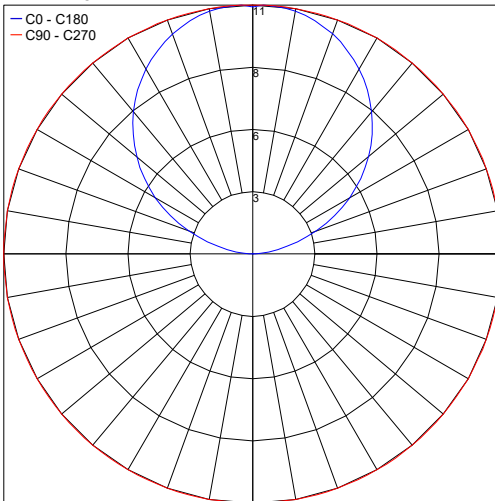

PHOTOMETRIC DATA

Note: All photometry is 3000K

Maximum Candela = 11.1

- C0 - C180
- C90 - C270

PHOTOMETRIC FILENAME : NEW_GOCCIA 2.5 D [3000K 1.5W 24VDC].IES

Job Name/Date:

Fixture Type Designation: