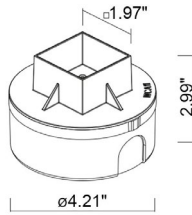

ACCESSORIES - Installation

WCA11
Outer Casing
For in-grade use