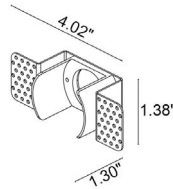

WCA26
Outer Casing
For Plasterboard