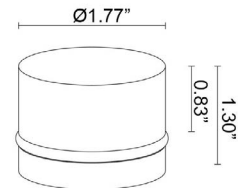

GOCCIA 2.8

Goccia is a family of outdoor step lights that are ideal for accent and pathway guidance lighting. They are available in round or square versions, 3 sizes, static white or RGB, and that can be installed flush with the surface using an outer casing, or wall mounted. Goccia 2.8 is the Ø1.8" round, RGB version. (Not suitable for use in immersion in swimming pools or fountains).

TECHNICAL DATA

Wattage / Input	2W (24VDC)
Power Supply	Remote, not included. See page 2
Construction	Body: Polyurethane Resin Cable Length: 4.92' standard (16.4" available)
CCT	RGB
BUG Rating	B0-U2-G0
Delivered Lumens	18 lm: (R) 5 lm, (G) 12 lm, (B) 2 lm
Efficacy	9 lm/W: (R) 2.5 lm/W, (G) 6 lm/W, (B) 1 lm/W
Optics	Diffuse
Fixture Dimensions	Ø1.77" x 1.30" h
Fixture Weight	0.31 lbs
LED Source	6 Mid-power, Full-color LEDs
Lumen Maintenance	L80, B10 >50,000 hrs (Ta 25°C)
Color Consistency	—
Operating Temp.	-20°C to +45°C
IP Rating	IP65, IP68
IK Rating	IK10
Walkover	Yes

Fixture Dimensions

ORDERING INFORMATION

Example: GA2800P0060DR or GA2800P0060DR-1. Accessories / Power Supplies ordered separately.

GA2800	0P00	60	0D	R	
Model No.		CCT	Optics	Finish	Cable Length
GA2800	0P00	6 - RGB	0D - Diffuse	R - Resin	4.92' standard 1 - 16.40'