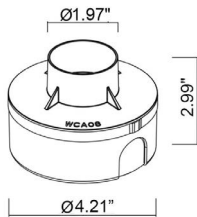

SUGGESTED POWER SUPPLIES

24VDC - *For use as in-grade uplights*

Part Number	Description	Input/Output	# of Fixtures
PPLT00288-P12	DMX / RDM (Field Addressable) / DALI (4 Channels)	120-277VAC to 24VDC, 100W, Class 2	1-64

SUGGESTED POWER SUPPLIES

24VDC - *For use in fountains and swimming pools*

Part Number	Description	Input/Output	# of Fixtures
FPV-060EL0012	DMX / RDM (Field Addressable) / DALI (4 Channels)	120-277VAC to 24VDC, 60W, Class 2, NEMA 4	1-40

For other power supply options consult factory.

ACCESSORIES - Installation

WCA08
Outer Casing
For in-grade use