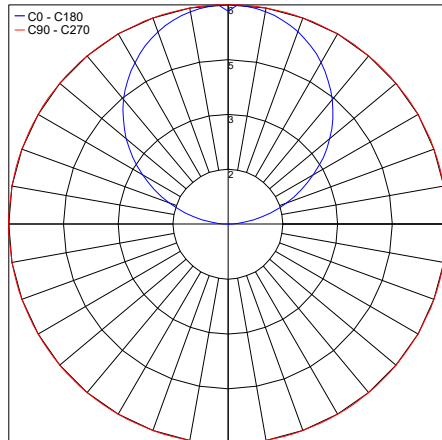

SUGGESTED POWER SUPPLIES

24VDC - *For use as in-grade uplights*

Part Number	Description	Input/Output	# of Fixtures
PPLT00288-P12	DMX / RDM (Field Addressable) / DALI (4 Channels)	120-277VAC to 24VDC, 100W, Class 2	1-64

SUGGESTED POWER SUPPLIES

24VDC - *For use in fountains and swimming pools*

Part Number	Description	Input/Output	# of Fixtures
FPV-060EL0012	DMX / RDM (Field Addressable) / DALI (4 Channels)	120-277VAC to 24VDC, 60W, Class 2, NEMA 4	1-40

For other power supply options consult factory.

ACCESSORIES - Installation

PHOTOMETRIC DATA

Note: All photometry is 3000K

Maximum Candela = 6.2

Job Name/Date:

Fixture Type Designation: