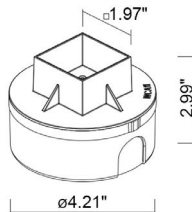

SUGGESTED POWER SUPPLIES - 24VDC

Part Number	Description	Input/Output	# of Fixtures
PPLT00149	Non-Dim	120VAC to 24VDC, 10W, Class 2, IP65	1-4
PPLT00632	0-10V Dimming (Dim to Off)	120-277VAC to 24VDC, 12W, Class 2	1-4
PPLT00056	Non-Dim	120-277VAC to 24VDC, 26W, Class 2, IP66	1-10
PPLT00690	ELV / TRIAC & 0-10V Dimming	120-277VAC to 24VDC, 40W, Class 2, IP67	1-16
PPLT00627	ELV / TRIAC & 0-10V Dimming (100 to 0%)	120-277VAC to 24VDC, 96W, Class 2, IP67	1-38
PPLT00543	0-10V Dimming to 15% (-40°C / -40°F cold weather start)	120-277VAC to 24VDC, 100W, Class 2	5-40

Suggested Lutron Compatible

Part Number	Option	Lutron SKU	Dim Range	Description	Input/Output	# of Fixtures
PPLT00273	L3DAE / L3DA3W	L3DA	100%-1%	Hi-Lume™ 1% EcoSystem™ or 1% 3-Wire LED Driver	120-277VAC to 24VDC, 40W, Class 2	1-16
PPLT00530	L3DAE / L3DA3W	L3DA	100%-1%	Hi-Lume™ 1% EcoSystem™ or 1% 3-Wire LED Driver	120-277VAC to 24VDC, 96W, Class 2	1-38

For other power supply options consult factory.

ACCESSORIES - Installation

WCA11
Outer Casing
For in-grade use