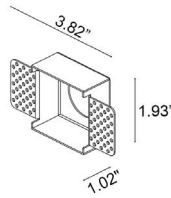

WCA29
Outer Casing
For Plasterboard