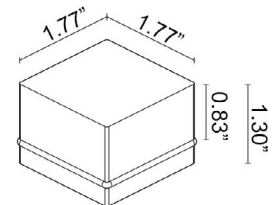

TECHNICAL DATA

| | |
|---------------------------|--|
| Wattage / Input | 2W (24VDC) |
| Power Supply | Remote, not included. See page 2. |
| Construction | Body: Polyurethane Resin Cable Length: 4.92' standard (16.4" available) |
| CCT | RGB |
| BUG Rating | B0-U2-G0 |
| Delivered Lumens | 18 lm: (R) 5 lm, (G) 12 lm, (B) 2 lm |
| Efficacy | 9 lm/W: (R) 2.5 lm/W, (G) 6 lm/W, (B) 1 lm/W |
| Optics | Diffuse |
| Fixture Dimensions | 1.77" x 1.77" x 1.30" h |
| Fixture Weight | 0.35 lbs |
| LED Source | 6 Mid-power, Full-color LEDs |
| Lumen Maintenance | L80, B10 >50,000 hrs (Ta 25°C) |
| Color Consistency | — |
| Operating Temp. | -20°C to +45°C |
| IP Rating | IP65, IP68 |
| IK Rating | IK10 |
| Walkover | Yes |

Fixture Dimensions

ORDERING INFORMATION

Example: GA29000P0060DR or GA29000P0060DR-1. Accessories / Power Supplies ordered separately.

| | | | | | |
|------------------|------|------------|---------------|---------------|------------------------------|
| GA2900 | 0P00 | 60 | D | R | |
| Model No. | | CCT | Optics | Finish | Cable Length |
| GA2900 | 0P00 | 60 - RGB | D - Diffused | R - Resin | 4.92' standard 1 - 16.40' |