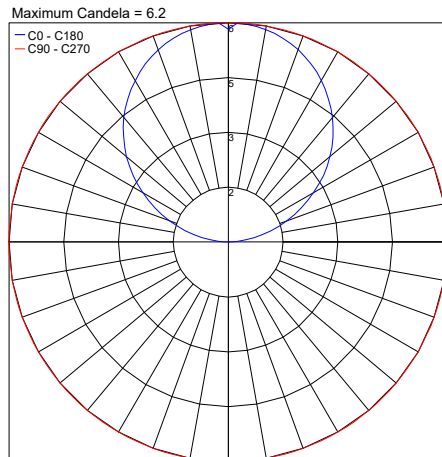

TECHNICAL DATA

| | |
|---------------------------|--|
| Wattage / Input | 2W (24VDC) |
| Power Supply | Remote, not included. See page 2. |
| Construction | Body: Polyurethane Resin Cable Length: 4.92' standard (16.4" available) |
| CCT | RGB |
| BUG Rating | B0-U2-G0 |
| Delivered Lumens | 18 lm: (R) 5 lm, (G) 12 lm, (B) 2 lm |
| Efficacy | 9 lm/W: (R) 2.5 lm/W, (G) 6 lm/W, (B) 1 lm/W |
| Optics | Diffuse |
| Fixture Dimensions | 1.77" x 1.77" x 1.30" h |
| Fixture Weight | 0.35 lbs |
| LED Source | 6 Mid-power, Full-color LEDs |
| Lumen Maintenance | L80, B10 >50,000 hrs (Ta 25°C) |
| Color Consistency | — |
| Operating Temp. | -20°C to +45°C |
| IP Rating | IP65, IP68 |
| IK Rating | IK10 |
| Walkover | Yes |

Fixture Dimensions

ORDERING INFORMATION

Example: GA29000P0060DR or GA29000P0060DR-1. Accessories / Power Supplies ordered separately.

| | | | | | |
|------------------|------|------------|---------------|---------------|------------------------------|
| GA2900 | 0P00 | 60 | D | R | |
| Model No. | | CCT | Optics | Finish | Cable Length |
| GA2900 | 0P00 | 60 - RGB | D - Diffused | R - Resin | 4.92' standard 1 - 16.40' |

For other power supply options consult factory.

ACCESSORIES - Installation

WCA11
Outer Casing
For in-grade use

WCA29
Outer Casing
For Plasterboard

WL0100
Suction Cup

PHOTOMETRIC DATA

Note: All photometry is 3000K