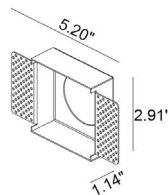

WCA28
Outer Casing
For Plasterboard