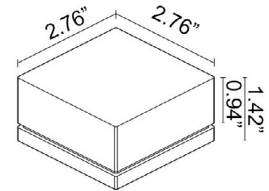

Goccia is a family of outdoor step lights that are ideal for accent and pathway guidance lighting. They are available in round or square versions, 3 sizes, static white or RGB, and that can be installed flush with the surface using an outer casing, or wall mounted. Goccia 3.5 is the 2.8" x 2.8" square, static white version. (Not suitable for use in immersion in swimming pools or fountains).

## TECHNICAL DATA

<b>Wattage / Input</b>	2W (24VDC)
<b>Power Supply</b>	Remote, not included. See page 2.
<b>Construction</b>	Body: Polyurethane Resin Cable Length: 4.92' standard (16.4" available)
<b>CCT</b>	2200K, 2700K, 3000K, 4000K
<b>CRI</b>	>80
<b>BUG Rating</b>	B0-U3-G0 (3000K)
<b>Delivered Lumens</b>	54 lm (3000K)
<b>Efficacy</b>	27 lm/W
<b>Optics</b>	Diffuse
<b>Fixture Dimensions</b>	2.76" x 1.42" h
<b>Fixture Weight</b>	0.57 lbs
<b>LED Source</b>	1 Mid-power LED
<b>Lumen Maintenance</b>	L80, B10 >60,000 hrs (Ta 25°C)
<b>Color Consistency</b>	3-Step MacAdam
<b>Operating Temp.</b>	-20°C to +45°C
<b>IP Rating</b>	IP65, IP68
<b>IK Rating</b>	IK10
<b>Walkover</b>	Yes

Fixture Dimensions