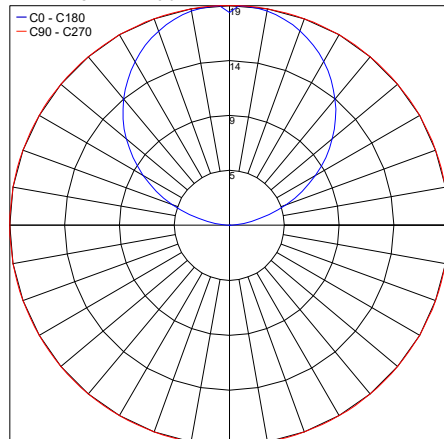

SUGGESTED POWER SUPPLIES - 24VDC

Part Number	Description	Input/Output	# of Fixtures
PPLT00149	Non-Dim	120VAC to 24VDC, 10W, Class 2, IP65	1-4
PPLT00632	0-10V Dimming (Dim to Off)	120-277VAC to 24VDC, 12W, Class 2	1-4
PPLT00690	ELV / TRIAC & 0-10V Dimming	120-277VAC to 24VDC, 40W, Class 2, IP67	1-16
PPLT00543	0-10V Dimming to 15% (-40°C / -40°F cold weather start)	120-277VAC to 24VDC, 100W, Class 2	5-40

Suggested Lutron Compatible

Part Number	Option	Lutron SKU	Dim Range	Description	Input/Output	# of Fixtures
PPLT00273	L3DAE / L3DA3W	L3DA	100%-1%	Hi-Lume™ 1% EcoSystem™ or 1% 3-Wire LED Driver	120-277VAC to 24VDC, 40W, Class 2	1-16
PPLT00530	L3DAE / L3DA3W	L3DA	100%-1%	Hi-Lume™ 1% EcoSystem™ or 1% 3-Wire LED Driver	120-277VAC to 24VDC, 96W, Class 2	1-38

For other power supply options consult factory.

ACCESSORIES - Installation

PHOTOMETRIC DATA

Note: All photometry is 3000K

Maximum Candela = 18.6

Job Name/Date:

Fixture Type Designation: