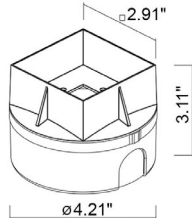

WCA28
Outer Casing
For Plasterboard