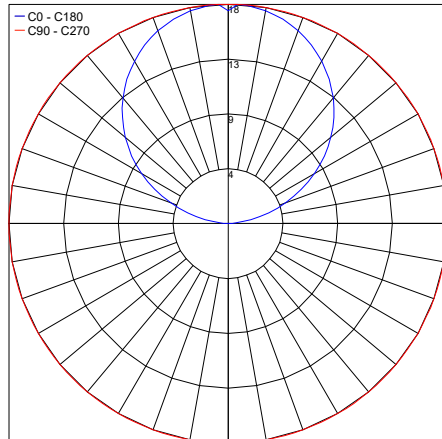

## PHOTOMETRIC DATA

Note: All photometry is 3000K

Maximum Candela = 17.5

PHOTOMETRIC FILENAME : NEW\_GOCCIA\_3.8\_D\_RGB\_3.5W\_24VDC.IES

Job Name/Date:

Fixture Type Designation: