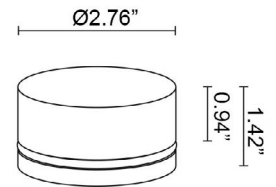

Goccia is a family of outdoor step lights that are ideal for accent and pathway guidance lighting. They are available in round or square versions, 3 sizes, static white or RGB, and that can be installed flush with the surface using an outer casing, or wall mounted. Goccia 3.8 is the Ø2.8" round, RGB version. (Not suitable for use in immersion in swimming pools or fountains).

## TECHNICAL DATA

<b>Wattage / Input</b>	3.5W (24VDC)
<b>Power Supply</b>	Remote, not included. See page 2.
<b>Construction</b>	Body: Polyurethane Resin Cable Length: 4.92' standard (16.4" available)
<b>CCT</b>	RGB
<b>BUG Rating</b>	B0-U3-G0
<b>Delivered Lumens</b>	50 lm: (R) 15 lm, (G) 34 lm, (B) 7 lm
<b>Efficacy</b>	14.3 lm/W: (R) 4.29 lm/W, (G) 9.71 lm/W, (B) 2 lm/W
<b>Optics</b>	Diffuse
<b>Fixture Dimensions</b>	Ø2.76" x 1.42" h
<b>Fixture Weight</b>	0.47 lbs
<b>LED Source</b>	12 Mid-power, Full-color LEDs
<b>Lumen Maintenance</b>	L80, B10 >50,000 hrs (Ta 25°C)
<b>Color Consistency</b>	—
<b>Operating Temp.</b>	-20°C to +45°C
<b>IP Rating</b>	IP65, IP68
<b>IK Rating</b>	IK10
<b>Walkover</b>	Yes

Fixture Dimensions

## ORDERING INFORMATION

Example: GA3800P0060DR or GA3800P0060DR-1. Accessories / Power Supplies ordered separately.

GA3800	OP00	6	0D	R	
<b>Model No.</b>		<b>CCT</b>	<b>Optics</b>	<b>Finish</b>	<b>Cable Length</b>
GA3800	OP00	6 - RGB	0D - Diffused	R - Resin	4.92' standard 1 - 16.40'