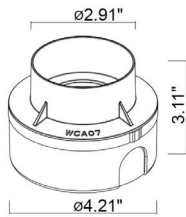

SUGGESTED POWER SUPPLIES

24VDC - *For use as in-grade uplights*

Part Number	Description	Input/Output	# of Fixtures
PPLT00288-P12	DMX / RDM (Field Addressable) / DALI (4 Channels)	120-277VAC to 24VDC, 100W, Class 2	1-20

SUGGESTED POWER SUPPLIES

24VDC - *For use in fountains and swimming pools*

Part Number	Description	Input/Output	# of Fixtures
FPV-060EL0012	DMX / RDM (Field Addressable) / DALI (4 Channels)	120-277VAC to 24VDC, 60W, Class 2, NEMA 4	1-20

For other power supply options consult factory.

ACCESSORIES - Installation

WCA07
Outer Casing
For in-grade use