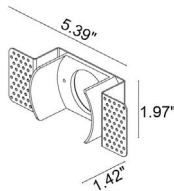

WCA27
Outer Casing
For Plasterboard