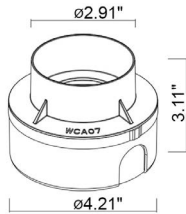

SUGGESTED POWER SUPPLIES - 24VDC

Part Number	Description	Input/Output	# of Fixtures
PPLT00149	Non-Dim	120VAC to 24VDC, 10W, Class 2, IP65	1-2
PPLT00632	0-10V Dimming (Dim to Off)	120-277VAC to 24VDC, 12W, Class 2	1-2
PPLT00056	Non-Dim	120-277VAC to 24VDC, 26W, Class 2, IP66	1-5
PPLT00690	ELV / TRIAC & 0-10V Dimming	120-277VAC to 24VDC, 40W, Class 2, IP67	1-9
PPLT00627	ELV / TRIAC & 0-10V Dimming (100 to 0%)	120-277VAC to 24VDC, 96W, Class 2, IP67	1-21
PPLT00543	0-10V Dimming to 15% (-40°C / -40°F cold weather start)	120-277VAC to 24VDC, 100W, Class 2	3-22

Suggested Lutron Compatible

Part Number	Option	Lutron SKU	Dim Range	Description	Input/Output	# of Fixtures
PPLT00273	L3DAE / L3DA3W	L3DA	100%-1%	Hi-Lume™ 1% EcoSystem™ or 1% 3-Wire LED Driver	120-277VAC to 24VDC, 40W, Class 2	1-9
PPLT00530	L3DAE / L3DA3W	L3DA	100%-1%	Hi-Lume™ 1% EcoSystem™ or 1% 3-Wire LED Driver	120-277VAC to 24VDC, 96W, Class 2	1-21

For other power supply options consult factory.

ACCESSORIES - Installation

WCA07
Outer Casing
For in-grade use