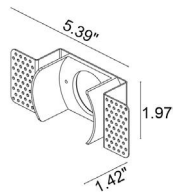

WCA27
Outer Casing
For Plasterboard