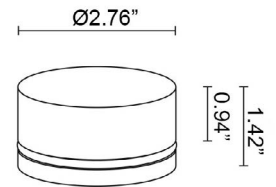

# GOCCIA 3.8

Goccia is a family of outdoor step lights that are ideal for accent and pathway guidance lighting. They are available in round or square versions, 3 sizes, static white or RGB, and that can be installed flush with the surface using an outer casing, or wall mounted. Goccia 3.8 is the Ø2.8" round, RGB version. (Not suitable for use in immersion in swimming pools or fountains).

## TECHNICAL DATA

<b>Wattage / Input</b>	3.5W (24VDC)
<b>Power Supply</b>	Remote, not included. See page 2.
<b>Construction</b>	Body: Polyurethane Resin Cable Length: 4.92' standard (16.4" available)
<b>CCT</b>	RGB
<b>BUG Rating</b>	B0-U3-G0
<b>Delivered Lumens</b>	50 lm: (R) 15 lm, (G) 34 lm, (B) 7 lm
<b>Efficacy</b>	14.3 lm/W: (R) 4.29 lm/W, (G) 9.71 lm/W, (B) 2 lm/W
<b>Optics</b>	Diffuse
<b>Fixture Dimensions</b>	Ø2.76" x 1.42" h
<b>Fixture Weight</b>	0.47 lbs
<b>LED Source</b>	12 Mid-power, Full-color LEDs
<b>Lumen Maintenance</b>	L80, B10 >50,000 hrs (Ta 25°C)
<b>Color Consistency</b>	—
<b>Operating Temp.</b>	-20°C to +45°C
<b>IP Rating</b>	IP65, IP68
<b>IK Rating</b>	IK10
<b>Walkover</b>	Yes

Fixture Dimensions

## ORDERING INFORMATION

Example: GA3800P0060DR or GA3800P0060DR-1. Accessories / Power Supplies ordered separately.

GA3800	OP00	6	0D	R	
<b>Model No.</b>		<b>CCT</b>	<b>Optics</b>	<b>Finish</b>	<b>Cable Length</b>
GA3800	OP00	6 - RGB	0D - Diffused	R - Resin	4.92' standard 1 - 16.40'