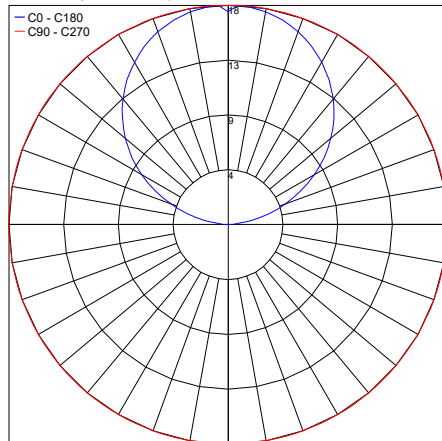

SUGGESTED POWER SUPPLIES - 24VDC

Part Number	Description	Input/Output	# of Fixtures
PPLT00149	Non-Dim	120VAC to 24VDC, 10W, Class 2, IP65	1-2
PPLT00632	0-10V Dimming (Dim to Off)	120-277VAC to 24VDC, 12W, Class 2	1-2
PPLT00056	Non-Dim	120-277VAC to 24VDC, 26W, Class 2, IP66	1-5
PPLT00690	ELV / TRIAC & 0-10V Dimming	120-277VAC to 24VDC, 40W, Class 2, IP67	1-9
PPLT00627	ELV / TRIAC & 0-10V Dimming (100 to 0%)	120-277VAC to 24VDC, 96W, Class 2, IP67	1-21
PPLT00543	0-10V Dimming to 15% (-40°C / -40°F cold weather start)	120-277VAC to 24VDC, 100W, Class 2	3-22

Suggested Lutron Compatible

Part Number	Option	Lutron SKU	Dim Range	Description	Input/Output	# of Fixtures
PPLT00273	L3DAE / L3DA3W	L3DA	100%-1%	Hi-Lume™ 1% EcoSystem™ or 1% 3-Wire LED Driver	120-277VAC to 24VDC, 40W, Class 2	1-9
PPLT00530	L3DAE / L3DA3W	L3DA	100%-1%	Hi-Lume™ 1% EcoSystem™ or 1% 3-Wire LED Driver	120-277VAC to 24VDC, 96W, Class 2	1-21

For other power supply options consult factory.

ACCESSORIES - Installation

PHOTOMETRIC DATA

Note: All photometry is 3000K

Maximum Candela = 17.5

Job Name/Date:

Fixture Type Designation: