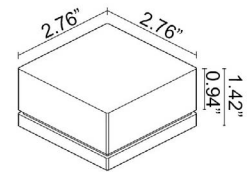

Goccia is a family of outdoor step lights that are ideal for accent and pathway guidance lighting. They are available in round or square versions, 3 sizes, static white or RGB, and that can be installed flush with the surface using an outer casing, or wall mounted. Goccia 3.9 is the 2.8" x 2.8" square, RGB version. (Not suitable for use in immersion in swimming pools or fountains).

TECHNICAL DATA

Wattage / Input	3.5W (24VDC)
Power Supply	Remote, not included. See page 2.
Construction	Body: Polyurethane Resin Cable Length: 4.92' standard (16.4" available)
CCT	RGB
BUG Rating	B0-U3-G0
Delivered Lumens	50 lm: (R) 15 lm, (G) 34 lm, (B) 7 lm
Efficacy	14.3 lm/W: (R) 4.29 lm/W, (G) 9.71 lm/W, (B) 2 lm/W
Optics	Diffuse
Fixture Dimensions	2.76" x 2.76" x 1.42" h
Fixture Weight	0.57 lbs
LED Source	12 Mid-power, Full-color LEDs
Lumen Maintenance	L80, B10 >50,000 hrs (Ta 25°C)
Color Consistency	—
Operating Temp.	-20°C to +45°C
IP Rating	IP65, IP68
IK Rating	IK10
Walkover	Yes

Fixture Dimensions

ORDERING INFORMATION

Example: GA3900P0060DR or GA3900P0060DR-1. Accessories / Power Supplies ordered separately.

GA3900	0P00	6	0D	R	
Model No.		CCT	Optics	Finish	Cable Length
GA3900	0P00	6 - RGB	0D - Diffused	R - Resin	4.92' standard 1 - 16.40'