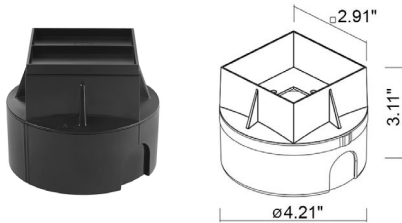

SUGGESTED POWER SUPPLIES

24VDC - *For use as in-grade uplights*

Part Number	Description	Input/Output	# of Fixtures
PPLT00288-P12	DMX / RDM (Field Addressable) / DALI (4 Channels)	120-277VAC to 24VDC, 100W, Class 2	1-20

SUGGESTED POWER SUPPLIES

24VDC - *For use in fountains and swimming pools*

Part Number	Description	Input/Output	# of Fixtures
FPV-060EL0012	DMX / RDM (Field Addressable) / DALI (4 Channels)	120-277VAC to 24VDC, 60W, Class 2, NEMA 4	1-20

For other power supply options consult factory.

ACCESSORIES - Installation

WCA10
Outer Casing
For in-grade use