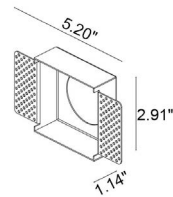

WCA28
Outer Casing
For Plasterboard