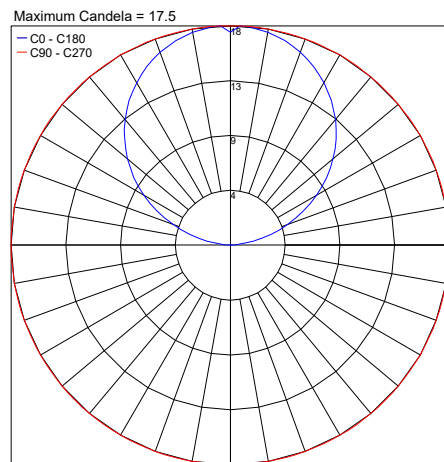

PHOTOMETRIC DATA

Note: All photometry is 3000K

Job Name/Date:

Fixture Type Designation: