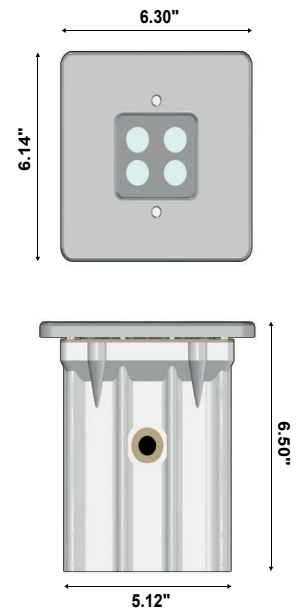

## TECHNICAL DATA

|                           |   |
|---------------------------|---|
| <b>Wattage</b>            | 14W (Static, Tunable), 11W (RGBW)   |
| <b>Power Supply</b>       | Remote Fountain/Pool Approved 24VDC Power Supply, not included. See page 2. |
| <b>Construction</b>       | Body: Techopolymer<br>Lens:   |
| <b>CCT</b>                | 3000K, 4000K, 5000K<br>Tunable White (2700K-4600K), RGBW                    |
| <b>CRI</b>                | 80  |
| <b>Delivered Lumens</b>   | 2000 lm (120°, 3000K)<br>455.4 lm (RGBW)                                    |
| <b>Efficacy</b>           | 100 lm/W (3000K)<br>41.4 lm/W (RGBW)  |
| <b>Optics</b>             | 120°, 60°x10°   |
| <b>Finishes</b>           | Stainless Steel, Corian   |
| <b>Fixture Dimensions</b> | 5.71" x 5.63" x 6.57" h   |
| <b>Cutout Dimensions</b>  | 5.08" x 4.92"   |
| <b>Fixture Weight</b>     | 5.07 lbs  |
| <b>LED Source</b>         | 4 SMD 3535 SHINEON (static white)   |
| <b>Working Temp</b>       | -20° / +50°   |
| <b>IP Rating</b>          | IP68  |
| <b>Warranty</b>           | 5 Years   |

Fixture Dimensions

## PHOTOMETRIC DATA

Maximum Candela = 2693.1

PHOTOMETRIC FILENAME : MINI DOLPHIN 30K 60X10° - MDP-W.24.68.AS.IES

Maximum Candela = 2575.7

PHOTOMETRIC FILENAME : MINI DOLPHIN 40K 60X10° - MDP-N.24.68.AS.IES