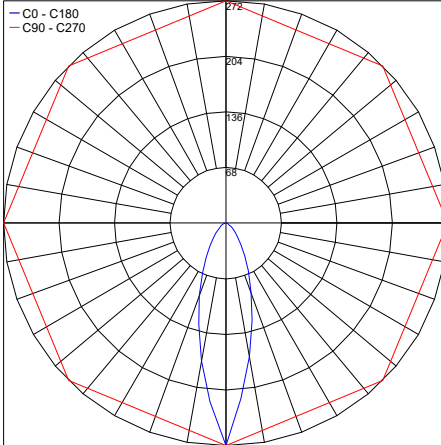

PHOTOMETRIC FILENAME : MINI DOLPHIN RGBW (WHITE) 60X10° - MDP-RGBW.24.68.AS.W.IES

Job Name/Date:

Fixture Type Designation: