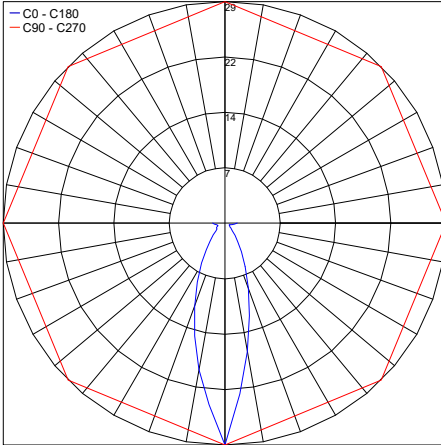

PHOTOMETRIC DATA

Maximum Candela = 2693.1

Maximum Candela = 2575.7

Maximum Candela = 2614.3

Maximum Candela = 28.9

Maximum Candela = 273.3

Maximum Candela = 24593.2

Maximum Candela = 271.7

Job Name/Date:

Fixture Type Designation: