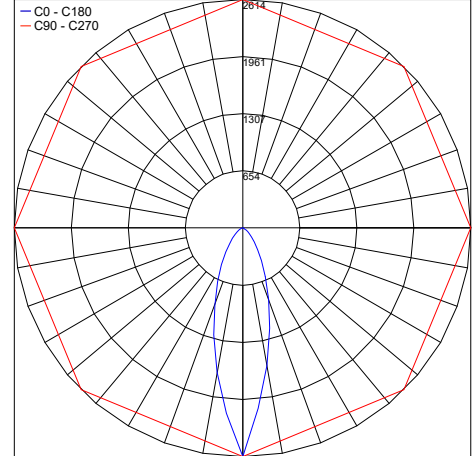

PHOTOMETRIC FILENAME : MINI DOLPHIN 50K 60X10° - MDP-C.24.68.AS.IES

Maximum Candela = 28.9