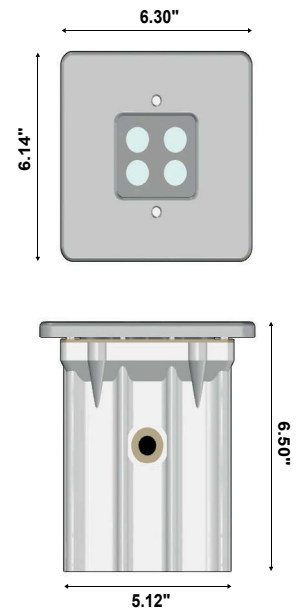

TECHNICAL DATA

Wattage	14W (Static, Tunable), 11W (RGBW)
Power Supply	Remote Fountain/Pool Approved 24VDC Power Supply, not included. See page 2.
Construction	Body: Techopolymer Cable Length: 15 ft included
CCT	3000K, 4000K, 5000K Tunable White (2700K-4600K), RGBW
CRI	80
Delivered Lumens	2000 lm (120°, 3000K) 455.4 lm (RGBW)
Efficacy	100 lm/W (3000K) 41.4 lm/W (RGBW)
Optics	120°, 60°x10°
Finishes	Stainless Steel, Corian
Fixture Dimensions	5.71" x 5.63" x 6.57" h
Cutout Dimensions	5.08" x 4.92"
Fixture Weight	5.07 lbs
LED Source	4 SMD 3535 SHINEON (static white)
Working Temp	-20° / +50°
IP Rating	IP68
Warranty	5 Years

Fixture Dimensions

ORDERING INFORMATION

Example: MDP.W.24.68.AS.US. Power Supplies / Accessories ordered separately.

MDP		24	68		US
Model No.	CCT	Power	IP Rating	Optic	
MDP	W - 3000K N - 4000K C - 5500K TW - Tunable White (2800-4600K) RGBW - RGBW	24 - 24VDC	68 - IP68	FL - 120° AS - 60x10°	US

COVER COLORS

MDP-FL-WC/SC/GC/AC/CC/BC
Corian Cover

Job Name/Date:

Fixture Type Designation:

PHOTOMETRIC DATA

Maximum Candela = 2693.1

PHOTOMETRIC FILENAME : MINI DOLPHIN 30K 60X10° - MDP-W.24.68.AS.IES

Maximum Candela = 2575.7

Maximum Candela = 271.7

PHOTOMETRIC FILENAME : MINI DOLPHIN RGBW (WHITE) 60X10° - MDP-RGBW.24.68.AS.W.IES

Job Name/Date:

Fixture Type Designation: