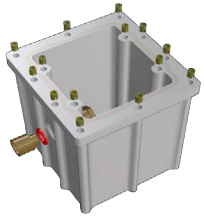

SUGGESTED POWER SUPPLIES

24VDC - Static, Tunable White or RGBW

Part Number	Description	Input/Output	# of Fixtures		
			Static	Tunable	RGBW
FPV-100110024	ELV / TRIAC & 0-10V Dimming (100 to 0%)	120-277VAC to 24VDC, 96W, Class 2, NEMA 4	1-5	1-5	1-6
FPV-100000024	Non-Dim	120-277VAC to 24VDC, 100W, Class 2, NEMA 4	1-5	1-5	1-7
FPV-100100024	1-10V Dimming	120-277VAC to 24VDC, 100W, Class 2, NEMA 4	1-5	1-5	1-7
FPV-100EL0024	DMX / RDM (Field Addressable) / DALI	120-277VAC to 24VDC, 100W, Class 2, NEMA 4	1-4	1-4	1-4

For other power supply options consult factory.

ACCESSORIES - Installation

MDP-NC
Technopolymer
outercase
REQUIRED