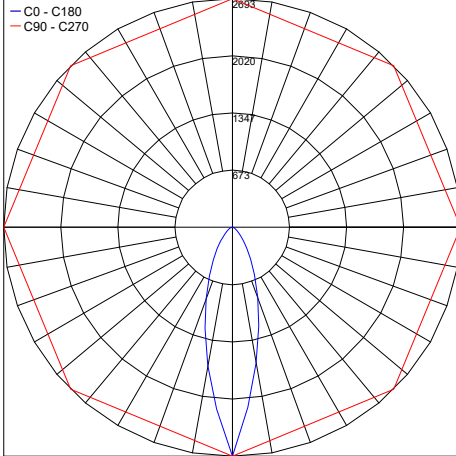

PHOTOMETRIC DATA

Maximum Candela = 2693.1

PHOTOMETRIC FILENAME : MINI DOLPHIN 30K 60X10° - MDP-W.24.68.AS.IES

Maximum Candela = 2575.7