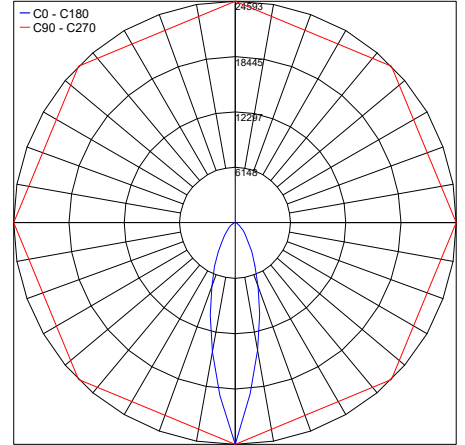

Maximum Candela = 24593.2

PHOTOMETRIC FILENAME : MINI DOLPHIN RGBW (RED) 60X10° - MDP-RGBW.24.68.AS.R.IES

Maximum Candela = 271.7