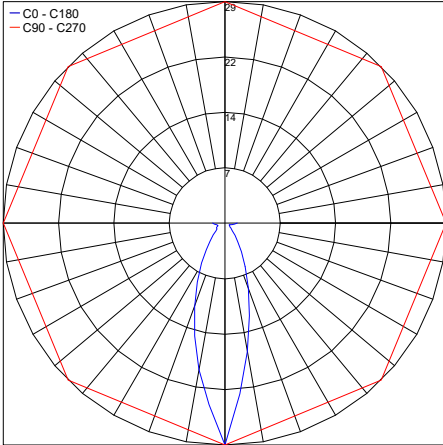

PHOTOMETRIC DATA

Maximum Candela = 2693.1

PHOTOMETRIC FILENAME : MINI DOLPHIN 30K 60X10° - MDP-W.24.68.AS.IES

Maximum Candela = 2575.7

PHOTOMETRIC FILENAME : MINI DOLPHIN 40K 60X10° - MDP-N.24.68.AS.IES

Maximum Candela = 2614.3

PHOTOMETRIC FILENAME : MINI DOLPHIN 50K 60X10° - MDP-C.24.68.AS.IES

Maximum Candela = 28.9

Maximum Candela = 273.3

Maximum Candela = 24593.2

PHOTOMETRIC FILENAME : MINI DOLPHIN RGBW (RED) 60X10° - MDP-RGBW.24.68.AS.R.IES

Maximum Candela = 271.7

Job Name/Date:

Fixture Type Designation: