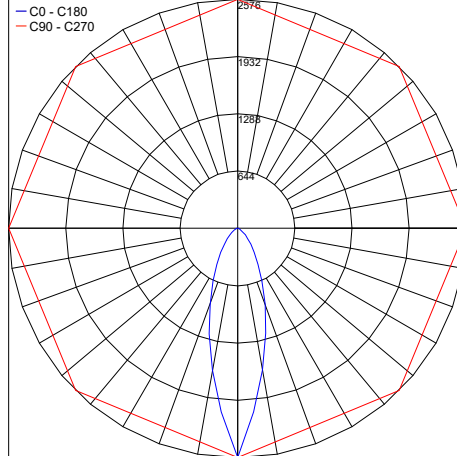

PHOTOMETRIC FILENAME : MINI DOLPHIN 40K 60X10° - MDP-N.24.68.AS.IES

Maximum Candela = 2614.3