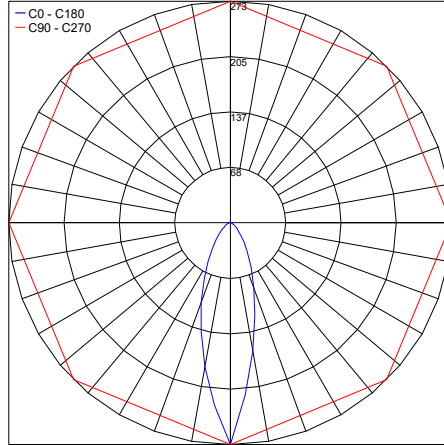

Maximum Candela = 273.3