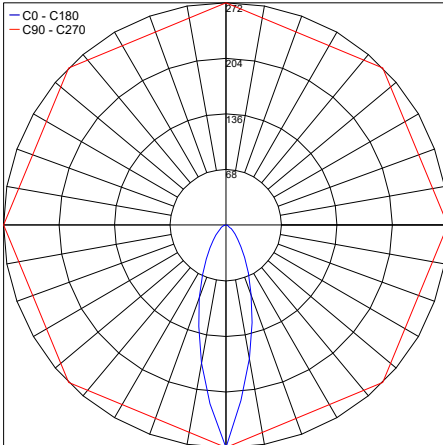

Job Name/Date:

Fixture Type Designation: