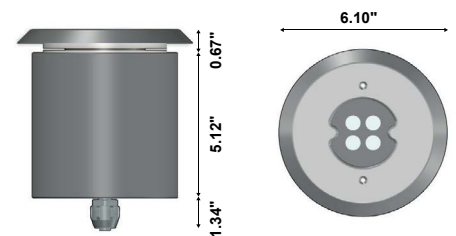

MINI SQUID is an IP68-rated, high performance, circular LED luminaire suitable for installation in residential swimming pools with vinyl, tiles or mosaic coating. It is the smaller version of the SQUID fixture, and has a stainless steel flange, and comes in static white, tunable white or RGBW with 6 cover colors, and a 5 year warranty.

TECHNICAL DATA

Wattage	14W (Static, Tunable), 11W (RGBW)
Power Supply	Remote Fountain/Pool Approved 24VDC Power Supply, not included. See page 2.
Construction	Body: Techopolymer Lens:
CCT	3000K, 4000K, 5000K Tunable White (2700K-4600K), RGBW
CRI	80
Delivered Lumens	450 lm (120°, 3000K)
Efficacy	41.4 lm/W (120°, 3000K)
Optics	120°, 60°x10°
Finishes	Stainless Steel, Corian
Fixture Dimensions	Ø6.10" h. 7.33"
Cutout Dimensions	Ø5.08" x 4.92"
Fixture Weight	5.07 lbs
LED Source	4 SMD 3535 SHINEON (static white)
Working Temp	-20° / +50°
IP Rating	IP68
Warranty	5 Years

Fixture Dimensions

ORDERING INFORMATION

Example: MSQ.W.24.68.AS.US. Power Supplies ordered separately.

MSQ		24	68		US
Model No.	CCT	Power	IP Rating	Optic	
MSQ	W - 3000K N - 4000K C - 5500K TW - Tunable White (2800-4600K) RGBW - RGBW	24 - 24VDC	68 - IP68	FL - 120° AS - 60x10°	US