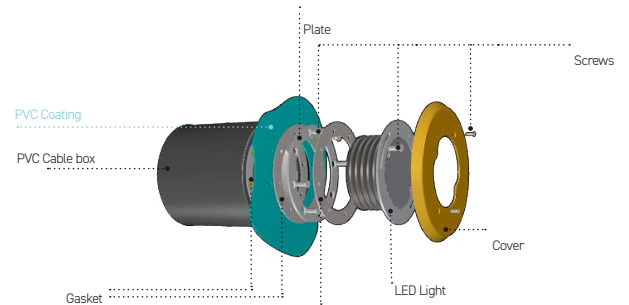

TECHNICAL DATA

Wattage	14W (Static, Tunable), 11W (RGBW)
Power Supply	Remote Fountain/Pool Approved 24VDC Power Supply, not included. See page 2.
Construction	Body: Techopolymer Lens:
CCT	3000K, 4000K, 5000K Tunable White (2700K-4600K), RGBW
CRI	80
Delivered Lumens	450 lm (120°, 3000K)
Efficacy	41.4 lm/W (120°, 3000K)
Optics	120°, 60°x10°
Finishes	Stainless Steel, Corian
Fixture Dimensions	Ø6.10" h. 7.33"
Cutout Dimensions	Ø5.08" x 4.92"
Fixture Weight	5.07 lbs
LED Source	4 SMD 3535 SHINEON (static white)
Working Temp	-20° / +50°
IP Rating	IP68
Warranty	5 Years

Fixture Dimensions