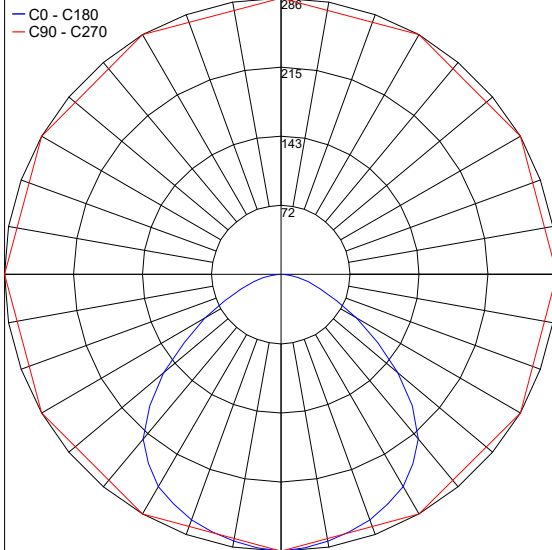

TECHNICAL DATA

Wattage	14W (Static, Tunable), 11W (RGBW)
Power Supply	Remote Fountain/Pool Approved 24VDC Power Supply, not included. See page 2.
Construction	Body: Techopolymer Lens:
CCT	3000K, 4000K, 5000K Tunable White (2700K-4600K), RGBW
CRI	80
Delivered Lumens	450 lm (120°, 3000K)
Efficacy	41.4 lm/W (120°, 3000K)
Optics	120°, 60°x10°
Finishes	Stainless Steel, Corian
Fixture Dimensions	Ø6.10" h. 7.33"
Cutout Dimensions	Ø5.08" x 4.92"
Fixture Weight	5.07 lbs
LED Source	4 SMD 3535 SHINEON (static white)
Working Temp	-20° / +50°
IP Rating	IP68
Warranty	5 Years

Fixture Dimensions

ORDERING INFORMATION

Example: MSQ.W.24.68.AS.US. Power Supplies ordered separately.

MSQ		24	68		US
Model No.	CCT	Power	IP Rating	Optic	
MSQ	W - 3000K N - 4000K C - 5500K TW - Tunable White (2800-4600K) RGBW - RGBW	24 - 24VDC	68 - IP68	FL - 120° AS - 60x10°	US

COVER COLORS

MSQ-FL-WC/SC/GC/AC/CC/BC
Corian Cover

KEY FOR LOCK
Steel Key

Job Name/Date:

Fixture Type Designation:

PHOTOMETRIC DATA

Note: This photometry is 5500K

Maximum Candela = 286.2