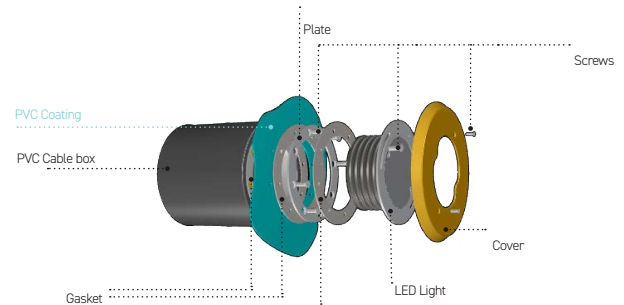

TECHNICAL DATA

Wattage	14W (Static, Tunable), 11W (RGBW)
Power Supply	Remote Fountain/Pool Approved 24VDC Power Supply, not included. See page 2.
Construction	Body: Techopolymer Cable Length: 15 ft included
CCT	3000K, 4000K, 5000K Tunable White (2700K-4600K), RGBW
CRI	80
Delivered Lumens	450 lm (120°, 3000K)
Efficacy	41.4 lm/W (120°, 3000K)
Optics	120°, 60°x10°
Finishes	Stainless Steel, Corian
Fixture Dimensions	Ø6.10" h. 7.33"
Cutout Dimensions	Ø5.08" x 4.92"
Fixture Weight	5.07 lbs
LED Source	4 SMD 3535 SHINEON (static white)
Working Temp	-20° / +50°
IP Rating	IP68
Warranty	5 Years

Fixture Dimensions