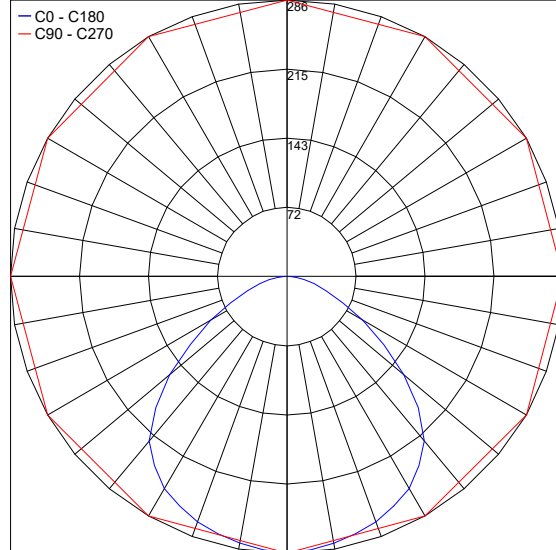

TECHNICAL DATA

Wattage	14W (Static, Tunable), 11W (RGBW)
Power Supply	Remote Fountain/Pool Approved 24VDC Power Supply, not included. See page 2.
Construction	Body: Techopolymer Cable Length: 15 ft included
CCT	3000K, 4000K, 5000K Tunable White (2700K-4600K), RGBW
CRI	80
Delivered Lumens	450 lm (120°, 3000K)
Efficacy	41.4 lm/W (120°, 3000K)
Optics	120°, 60°x10°
Finishes	Stainless Steel, Corian
Fixture Dimensions	Ø6.10" h. 7.33"
Cutout Dimensions	Ø5.08" x 4.92"
Fixture Weight	5.07 lbs
LED Source	4 SMD 3535 SHINEON (static white)
Working Temp	-20° / +50°
IP Rating	IP68
Warranty	5 Years

Fixture Dimensions

ORDERING INFORMATION

Example: MSQ.W.24.68.AS.US. Power Supplies / Accessories ordered separately.

MSQ		24	68		US
Model No.	CCT	Power	IP Rating	Optic	
MSQ	W - 3000K N - 4000K C - 5500K TW - Tunable White (2800-4600K) RGBW - RGBW	24 - 24VDC	68 - IP68	FL - 120° AS - 60x10°	US

PHOTOMETRIC DATA

Note: This photometry is 5500K

Maximum Candela = 286.2

PHOTOMETRIC FILENAME : MINISQUID 55K 120°_MSQ-C.24.68.FL.IES

Job Name/Date:

Fixture Type Designation: