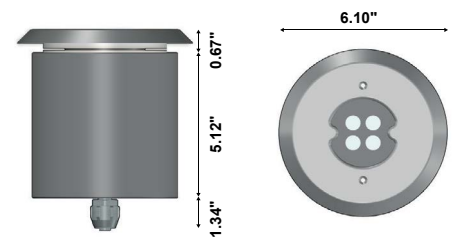

MINI SQUID is an IP68-rated, high performance, circular LED luminaire suitable for installation in residential swimming pools with vinyl, tiles or mosaic coating. It is the smaller version of the SQUID fixture, and has a stainless steel flange, and comes in static white, tunable white or RGBW with 6 cover colors, and a 5 year warranty.

TECHNICAL DATA

Wattage	14W (Static, Tunable), 11W (RGBW)
Power Supply	Remote Fountain/Pool Approved 24VDC Power Supply, not included. See page 2.
Construction	Body: Techopolymer Cable Length: 15 ft included
CCT	3000K, 4000K, 5000K Tunable White (2700K-4600K), RGBW
CRI	80
Delivered Lumens	450 lm (120°, 3000K)
Efficacy	41.4 lm/W (120°, 3000K)
Optics	120°, 60°x10°
Finishes	Stainless Steel, Corian
Fixture Dimensions	Ø6.10" h. 7.33"
Cutout Dimensions	Ø5.08" x 4.92"
Fixture Weight	5.07 lbs
LED Source	4 SMD 3535 SHINEON (static white)
Working Temp	-20° / +50°
IP Rating	IP68
Warranty	5 Years

Fixture Dimensions

ORDERING INFORMATION

Example: MSQ.W.24.68.AS.US. Power Supplies / Accessories ordered separately.

MSQ		24	68		US
Model No.	CCT	Power	IP Rating	Optic	
MSQ	W - 3000K N - 4000K C - 5500K TW - Tunable White (2800-4600K) RGBW - RGBW	24 - 24VDC	68 - IP68	FL - 120° AS - 60x10°	US

PHOTOMETRIC DATA

Note: This photometry is 5500K

Maximum Candela = 286.2

PHOTOMETRIC FILENAME : MINISQUID 55K 120°_MSQ-C.24.68.FL.IES

Job Name/Date:

Fixture Type Designation: