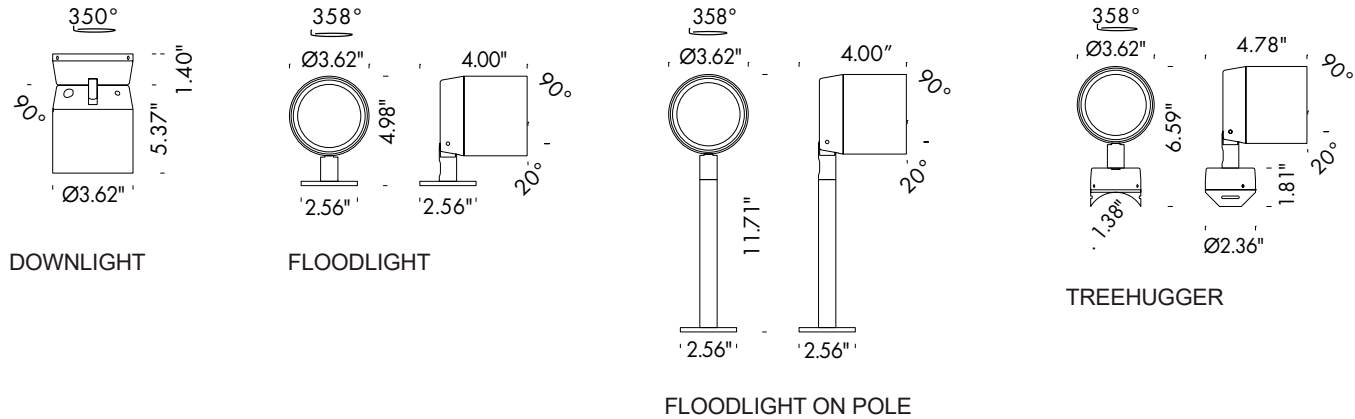

SPY MAXI

SPY is a versatile outdoor floodlight, also available as a downlight, that comes in three sizes (Mini, Medium and Maxi) and is 350° rotatable, for fulfilling every lighting situation. It has optics set back from the edge of the main body to allow precision without glare. Also available in a 'treehugger' version which can be secured to branches, poles or other supports. Spy Maxi is the largest version with a 3.6" diameter, and 15W or power.

DOWNLIGHT

FLOODLIGHT

FLOODLIGHT ON POLE

TREEHUGGER

Fixture Dimensions - see page 2

TECHNICAL DATA

Wattage	15W
Power Supply	Integral 120VAC
Construction	Body: 6026 Anticorodal Aluminum Bracket: Stainless Steel Lens: Extra Clear Tempered Glass
CCT	2700K, 3000K, 4000K
BUG Rating	B1-U0-G0 (3000K)
CRI	>80
Delivered Lumens	1123 lm (3000K)
Efficacy	74.9 lm/W
Optics	16°, 24°, 60°
Finishes	Pure White (RAL 9010) Alu Gray (RAL 9006) Dark Brown
Lumen Maintenance	40,000 hrs (Ta 35°C)
Fixture Dimensions	Ø3.62" x 5.37" (downlight) Ø3.62" x 11.71" h x 2.56" base (floodlight) Ø3.62" x 11.71" h x 2.56" base (on pole) Ø3.62" x 6.59" h - 1.81" x 2.36" base (treehugger)
IP Rating	IP66
Impact Resistance	IK08

ORDERING INFORMATION

Example: F43145.4.3.12.US. Power Supplies ordered separately.

<input type="text"/>	<input type="text"/>	<input type="text"/>	<input type="text"/>	<input type="text"/>	.US
Model No.	Finish	CCT	Optics		
F23144 - Downlight	2 - Pure White (RAL 9010)	2 - 2700K	55 - 16° Spot		.US
F43147 - Flood	4 - Alu Gray (RAL 9006)	3 - 3000K	12 - 24° Medium		
F43145 - Flood Pole	8 - Dark Brown	4 - 4000K	56 - 60° Wide		
F43146 - Treehugger					

Job Name/Date:

Fixture Type Designation:

FIXTURE DIMENSIONS

ACCESSORIES

PHOTOMETRIC DATA

Note all Photometry is 3000K

Job Name/Date:

Fixture Type Designation: