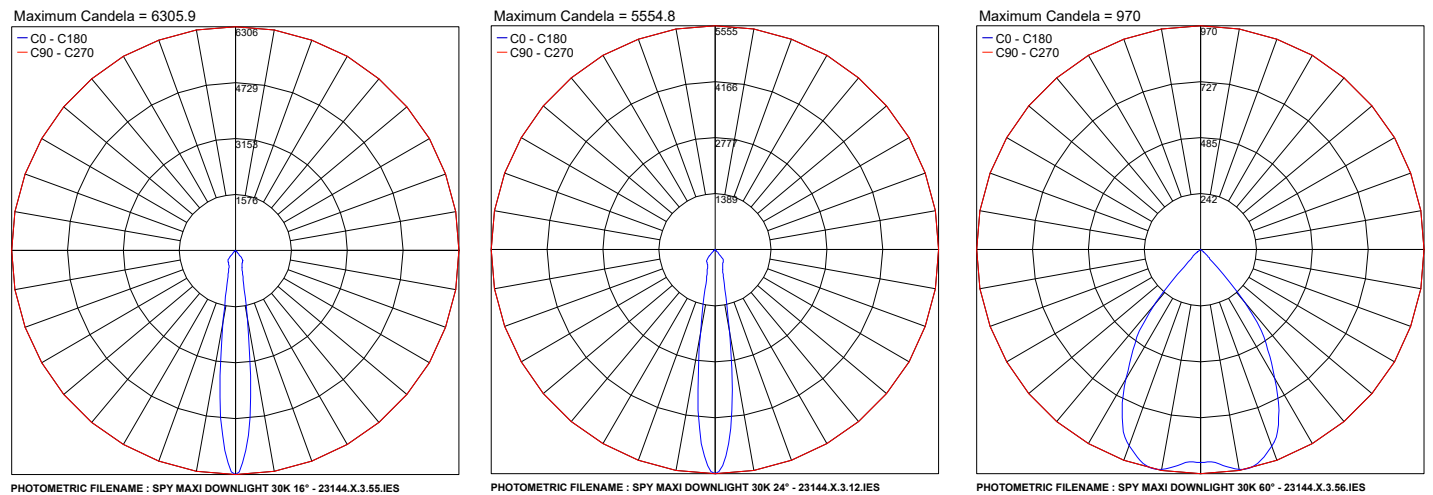

SPY MAXI

SPY is a versatile outdoor floodlight, also available as a downlight, that comes in three sizes (Mini, Medium and Maxi) and is 350° rotatable, for fulfilling every lighting situation. It has optics set back from the edge of the main body to allow precision without glare. Also available in a 'treehugger' version which can be secured to branches, poles or other supports. Spy Maxi is the largest version with a 3.6" diameter, and 15W or power.

DOWNLIGHT

FLOODLIGHT

FLOODLIGHT ON POLE

TREEHUGGER

Fixture Dimensions - see page 2

TECHNICAL DATA

Wattage	15W
Power Supply	Integral 120VAC
Construction	Body: 6026 Anticorodal Aluminum Bracket: Stainless Steel Lens: Extra Clear Tempered Glass
CCT	2700K, 3000K, 4000K
BUG Rating	B1-U0-G0 (3000K)
CRI	>80
Delivered Lumens	1123 lm (3000K)
Efficacy	74.9 lm/W
Optics	16°, 24°, 60°
Finishes	Pure White (RAL 9010) Alu Gray (RAL 9006) Dark Brown
Lumen Maintenance	40,000 hrs (Ta 35°C)
Fixture Dimensions	Ø3.62" x 5.37" (downlight) Ø3.62" x 11.71" h x 2.56" base (floodlight) Ø3.62" x 11.71" h x 2.56" base (on pole) Ø3.62" x 6.59" h - 1.81" x 2.36" base (treehugger)
IP Rating	IP66
Impact Resistance	IK08

ORDERING INFORMATION

Example: F43145.4.3.12.US. Power Supplies ordered separately.

<input type="text"/>	<input type="text"/>	<input type="text"/>	<input type="text"/>	<input type="text"/>	.US
Model No.	Finish	CCT	Optics		
F23144 - Downlight	2 - Pure White (RAL 9010)	2 - 2700K	55 - 16° Spot		.US
F43147 - Flood	4 - Alu Gray (RAL 9006)	3 - 3000K	12 - 24° Medium		
F43145 - Flood Pole	8 - Dark Brown	4 - 4000K	56 - 60° Wide		
F43146 - Treehugger					

Job Name/Date:

Fixture Type Designation:

FIXTURE DIMENSIONS

ACCESSORIES

PHOTOMETRIC DATA

Note all Photometry is 3000K

Job Name/Date:

Fixture Type Designation: