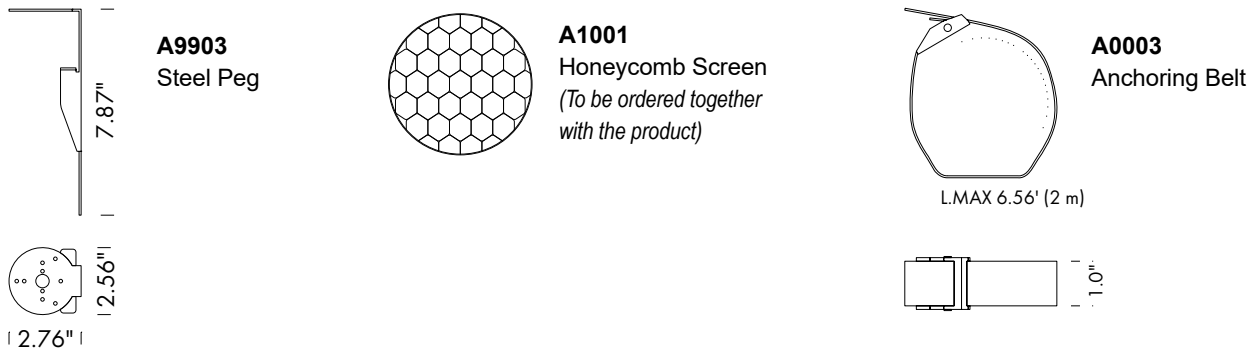

SPY MAXI

SPY is a versatile outdoor floodlight, also available as a downlight, that comes in three sizes (Mini, Medium and Maxi) and is 350° rotatable, for fulfilling every lighting situation. It has optics set back from the edge of the main body to allow precision without glare. Also available in a 'treehugger' version which can be secured to branches, poles or other supports. Spy Maxi is the largest version with a 3.6" diameter, and 15W or power.

DOWNLIGHT

FLOODLIGHT

FLOODLIGHT ON POLE

TREEHUGGER

Fixture Dimensions - see page 2

TECHNICAL DATA

Wattage	15W
Power Supply	Integral 120VAC
Construction	Body: 6026 Anticorodal Aluminum Bracket: Stainless Steel Lens: Extra Clear Tempered Glass
CCT	2700K, 3000K, 4000K
BUG Rating	B1-U0-G0 (3000K)
CRI	>80
Delivered Lumens	1123 lm (3000K)
Efficacy	74.9 lm/W
Optics	16°, 24°, 60°
Finishes	Pure White (RAL 9010) Alu Gray (RAL 9006) Dark Brown
Lumen Maintenance	40,000 hrs (Ta 35°C)
Fixture Dimensions	Ø3.62" x 5.37" (downlight) Ø3.62" x 11.71" h x 2.56" base (floodlight) Ø3.62" x 11.71" h x 2.56" base (on pole) Ø3.62" x 6.59" h - 1.81" x 2.36" base (treehugger)
IP Rating	IP66
Impact Resistance	IK08

ORDERING INFORMATION

Example: F43145.4.3.12.US. Power Supplies ordered separately.

<input type="text"/>	<input type="text"/>	<input type="text"/>	<input type="text"/>	<input type="text"/>	.US
Model No.	Finish	CCT	Optics		
F23144 - Downlight	2 - Pure White (RAL 9010)	2 - 2700K	55 - 16° Spot		.US
F43147 - Flood	4 - Alu Gray (RAL 9006)	3 - 3000K	12 - 24° Medium		
F43145 - Flood Pole	8 - Dark Brown	4 - 4000K	56 - 60° Wide		
F43146 - Treehugger					

Job Name/Date:

Fixture Type Designation:

FIXTURE DIMENSIONS

ACCESSORIES

PHOTOMETRIC DATA

Note all Photometry is 3000K

Job Name/Date:

Fixture Type Designation: