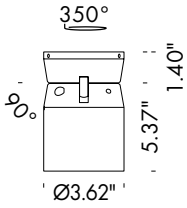

FIXTURE DIMENSIONS

DOWNLIGHT