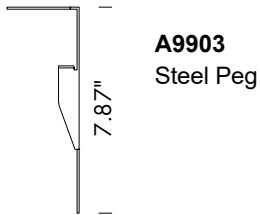

ACCESSORIES