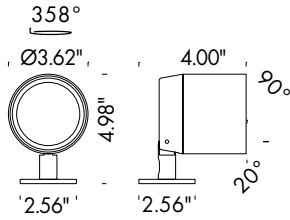

FLOODLIGHT