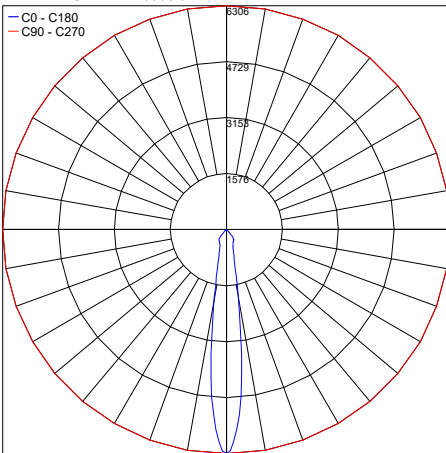

PHOTOMETRIC DATA

Note all Photometry is 3000K

Maximum Candela = 6305.9