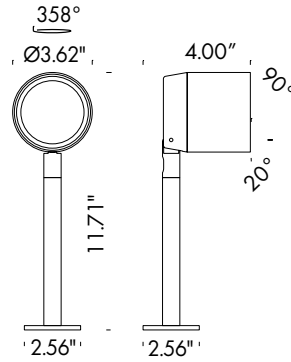

FLOODLIGHT ON POLE