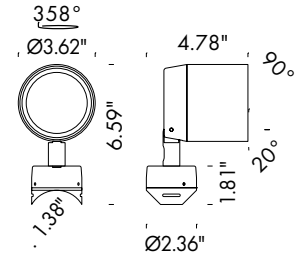

TREEHUGGER