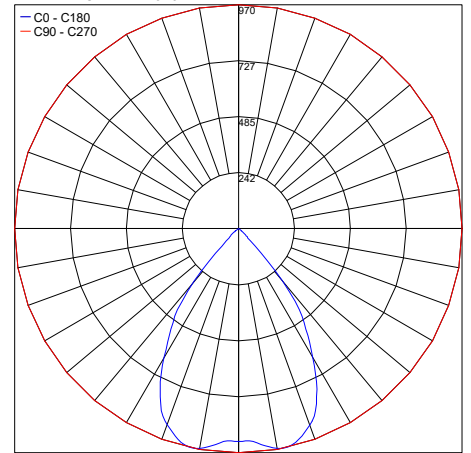

Maximum Candela = 970