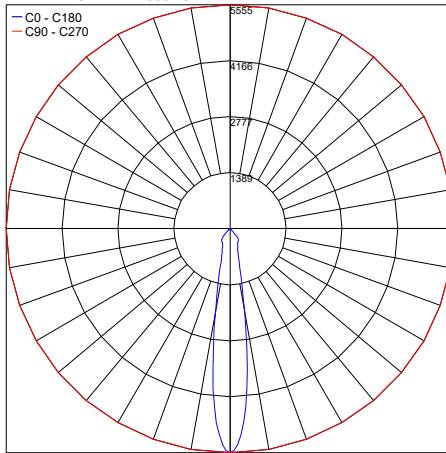

Maximum Candela = 5554.8