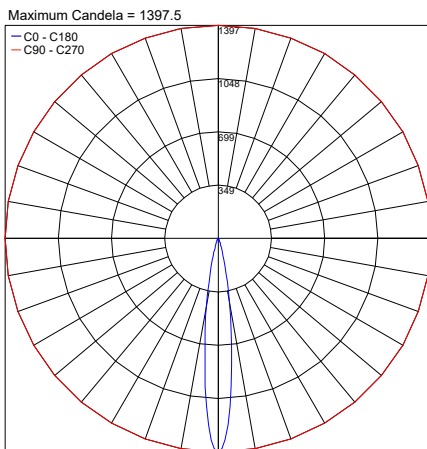

PHOTOMETRIC DATA

Note all Photometry is 3000K

Job Name/Date:

Fixture Type Designation: