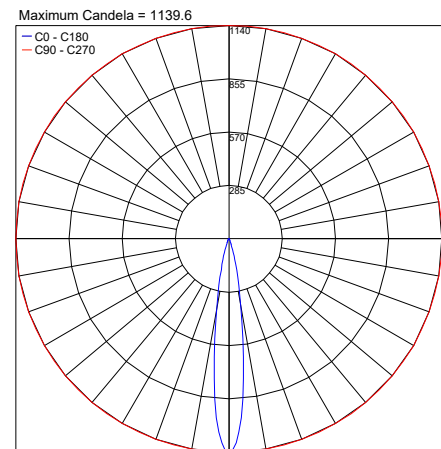

PHOTOMETRIC DATA

Note all Photometry is 3000K

Job Name/Date:

Fixture Type Designation: