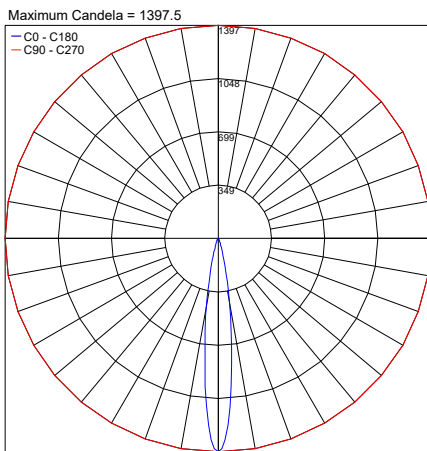

PHOTOMETRIC DATA

Note all Photometry is 3000K

Job Name/Date:

Fixture Type Designation: