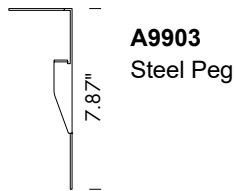

ACCESSORIES

A9903
Steel Peg