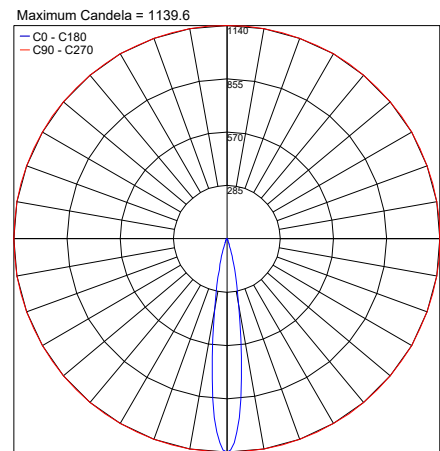

PHOTOMETRIC DATA

Note all Photometry is 3000K

Job Name/Date:

Fixture Type Designation: