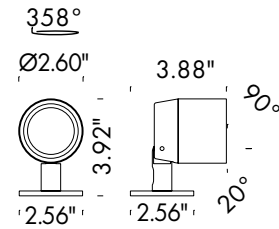

FLOODLIGHT