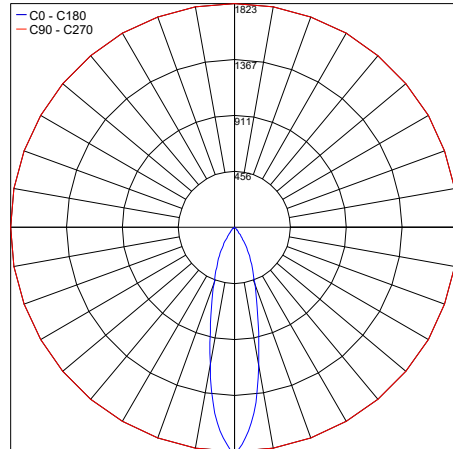

PHOTOMETRIC DATA

Note all Photometry is 3000K

Maximum Candela = 1822.6