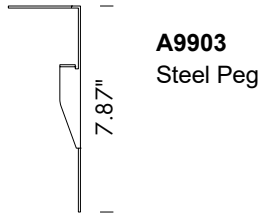

ACCESSORIES

A9903
Steel Peg