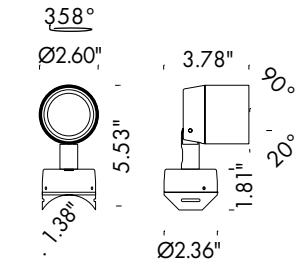

TREEHUGGER