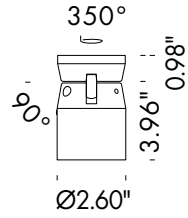

FIXTURE DIMENSIONS

DOWNLIGHT