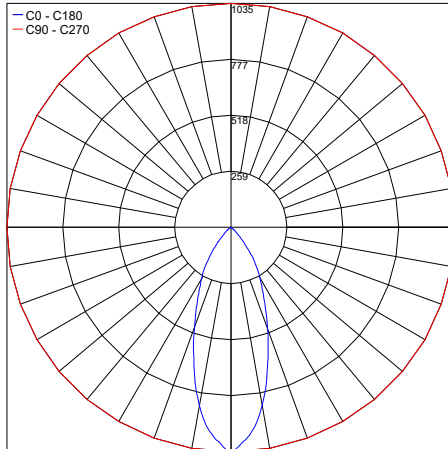

Maximum Candela = 1035.5