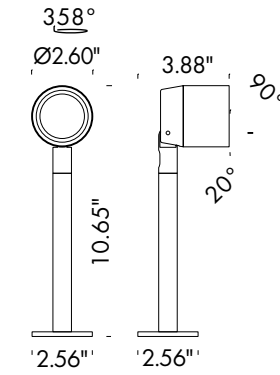

FLOODLIGHT ON POLE