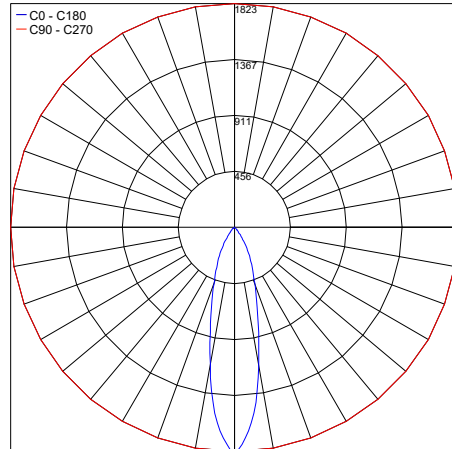

PHOTOMETRIC DATA

Note all Photometry is 3000K

Maximum Candela = 1822.6