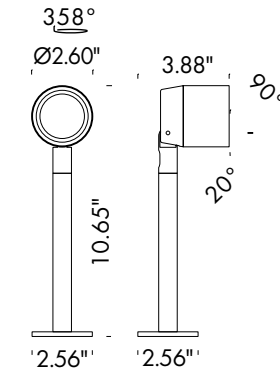

FLOODLIGHT ON POLE