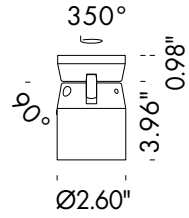

FIXTURE DIMENSIONS

DOWNLIGHT