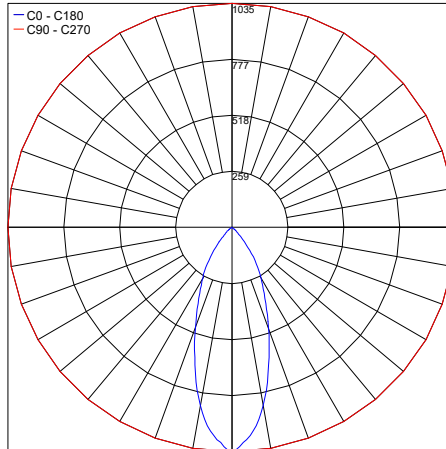

Maximum Candela = 1035.5