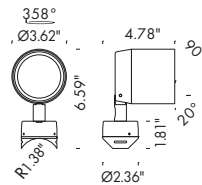

## DIMENSIONS

## DIMENSIONS

15  
 1123 (.55)  
 1170 (.55)  
 40,000 (Ta 35°C)

120VAC 50/60Hz  
 INCLUDED ON-OFF  
 SINGLE INPUT  
 3-POLES NEOPRENE  
 IP68 FAST CONNECTION  
 IP66 - IK08