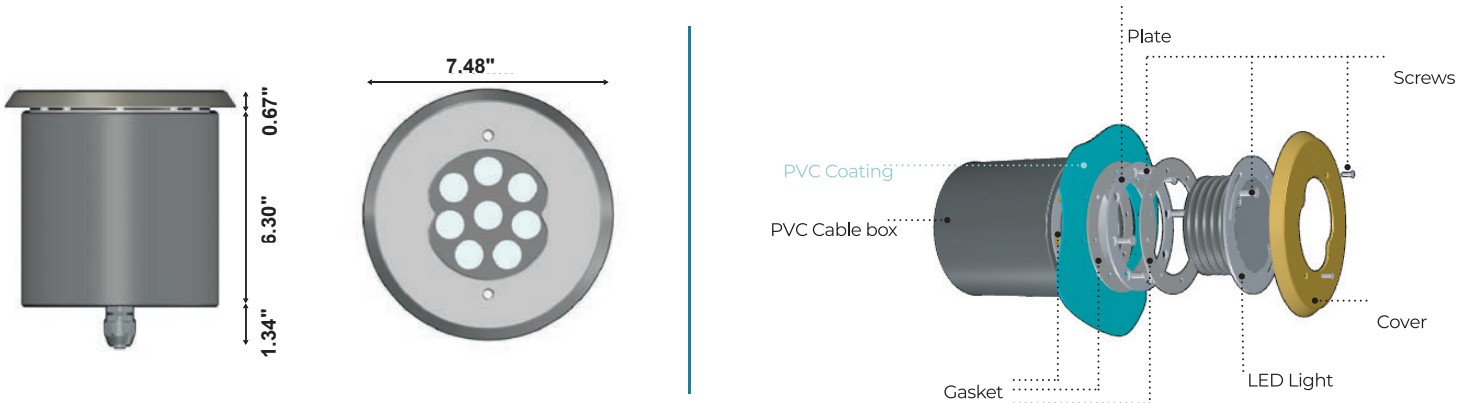

MOD. SQUID

designplan[®] 

79 Trenton Avenue
Frenchtown, NJ 08825

www.designplan.com

Tel: (908) 996-7710
Fax: (908) 996-7042

MOD. SQUID

Circular headlight with high luminous performance, ideal for any application on pools with vinyl coating or tile. No Air System and Pool Vision Optics. 24 VDC power supply. Supplied with PVC niche and stainless-steel flange, seals and screws. Available version of the niche for prefabricated pools in steel or plastic material. Equipped with Plug/IP68 watertight connector. Cable customization. Power supply not included. 5 year warranty. Cover in Corian (6 colors available: white, sand, light blue, grey, anthracite, black).

SQUID Mono

LED headlight monochrome version
3000K/4000K/5500K

TYPE	DIMENSION	CONSUMPTION	TEMPERATURE	EFFICIENCY	DIMMABLE
 LED headlight	 7.48" x h8.31"	 20 W	 3000-5500 K	 100 lm/W	 YES

SQUID TW

LED headlight Dynamic White version
2800K/4600K

TYPE	DIMENSION	CONSUMPTION	TEMPERATURE	EFFICIENCY	DIMMABLE
 LED headlight	 7.48" x h8.31"	 20 W	 2800-4600 K	 100 lm/W	 YES

SQUID RGBW

LED headlight RGBW version RGB+white
3000K

TYPE	DIMENSION	CONSUMPTION	TEMPERATURE	EFFICIENCY	DIMMABLE
 LED headlight	 7.48" x h8.31"	 20 W	 4RGBW	 40 lm/W	 YES

MOD. **MINI SQUID**

MOD. MINI SQUID

Circular headlight with high luminous performance and compact size, ideal for any application on pools with vinyl coating or tile. System No Air and Optical Pool Vision. 24 VDC power supply. Supplied with PVC niche and steel flange stainless steel, gaskets and screws. Available version of the niche for prefabricated swimming pools in steel or plastic material. Equipped with watertight connector Plug/IP68. Customization of the cable. Power supply not included. Warranty 5 Years. Corian cover (6 colours available: white, sand, blue, grey, anthracite, black).