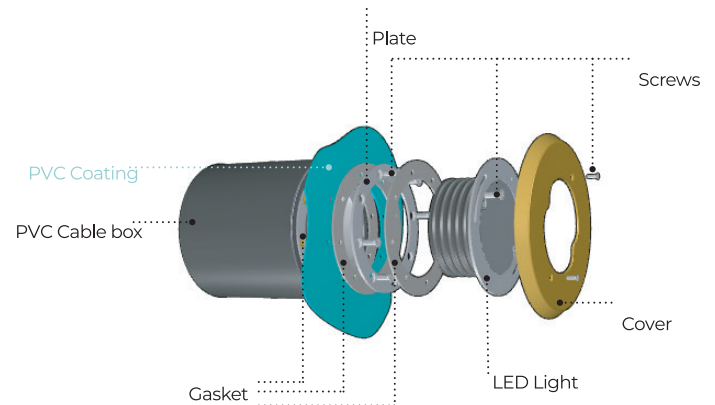

MOD. SQUID

designplan[®] 

79 Trenton Avenue
Frenchtown, NJ 08825

www.designplan.com

Tel: (908) 996-7710
Fax: (908) 996-7042

MOD. SQUID

Circular headlight with high luminous performance, ideal for any application on pools with vinyl coating or tile. No Air System and Pool Vision Optics. 24 VDC power supply. Supplied with PVC niche and stainless-steel flange, seals and screws. Available version of the niche for prefabricated pools in steel or plastic material. Equipped with Plug/IP68 watertight connector. Cable customization. Power supply not included. 5 year warranty. Cover in Corian (6 colors available: white, sand, light blue, grey, anthracite, black).

TYPE	DIMENSION	CONSUMPTION	TEMPERATURE	EFFICIENCY	DIMMABLE
 LED headlight	 7.48" x h8.31"	 20 W	 2800-4600 K	 100 lm/W	 YES

SQUID RGBW

LED headlight RGBW version RGB+white
3000K

TYPE	DIMENSION	CONSUMPTION	TEMPERATURE	EFFICIENCY	DIMMABLE
 LED headlight	 7.48" x h8.31"	 20 W	 4RGBW	 40 lm/W	 YES

MOD. **MINI SQUID**

MOD. MINI SQUID

Circular headlight with high luminous performance and compact size, ideal for any application on pools with vinyl coating or tile. System No Air and Optical Pool Vision. 24 VDC power supply. Supplied with PVC niche and steel flange stainless steel, gaskets and screws. Available version of the niche for prefabricated swimming pools in steel or plastic material. Equipped with watertight connector Plug/IP68. Customization of the cable. Power supply not included. Warranty 5 Years. Corian cover (6 colours available: white, sand, blue, grey, anthracite, black).