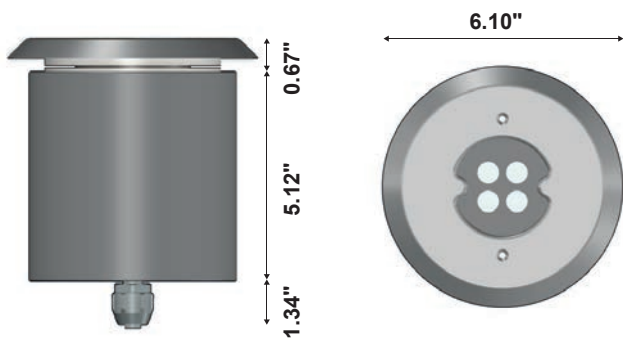

TYPE	DIMENSION	CONSUMPTION	TEMPERATURE	EFFICIENCY	DIMMABLE
 LED headlight	 7.48" x h8.31"	 20 W	 2800-4600 K	 100 lm/W	 YES

SQUID RGBW

LED headlight RGBW version RGB+white
3000K

TYPE	DIMENSION	CONSUMPTION	TEMPERATURE	EFFICIENCY	DIMMABLE
 LED headlight	 7.48" x h8.31"	 20 W	 4RGBW	 40 lm/W	 YES

MOD. **MINI SQUID**

MOD. MINI SQUID

Circular headlight with high luminous performance and compact size, ideal for any application on pools with vinyl coating or tile. System No Air and Optical Pool Vision. 24 VDC power supply. Supplied with PVC niche and steel flange stainless steel, gaskets and screws. Available version of the niche for prefabricated swimming pools in steel or plastic material. Equipped with watertight connector Plug/IP68. Customization of the cable. Power supply not included. Warranty 5 Years. Corian cover (6 colours available: white, sand, blue, grey, anthracite, black).

MINI SQUID Mono

LED headlight monochrome version
3000K/4000K/5500K

TYPE	DIMENSION	CONSUMPTION	TEMPERATURE	EFFICIENCY	DIMMABLE
LED headlight	6.10" x h7.13"	14 W	3000-5500 K	100 lm/W	YES

MINI SQUID TW

LED headlight Dynamic White version
2800K/4600K

TYPE	DIMENSION	CONSUMPTION	TEMPERATURE	EFFICIENCY	DIMMABLE
LED headlight	6.10" x h7.13"	14 W	2800-4600 K	100 lm/W	YES

MINI SQUID RGBW

LED headlight RGBW version RGB+white
3000K

TYPE	DIMENSION	CONSUMPTION	TEMPERATURE	EFFICIENCY	DIMMABLE
LED headlight	6.10" x h7.13"	11 W	4RGBW	41.4 lm/W	YES