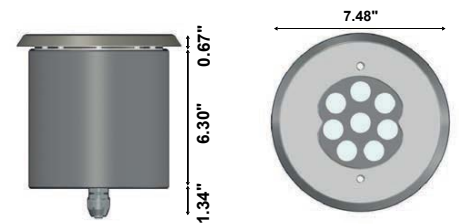

SQUID is an IP68-rated, high performance, circular LED luminaire suitable for installation in residential swimming pools with vinyl, tiles or mosaic coating. It has a stainless steel flange, and comes in static white, tunable white or RGBW with 6 cover colors, and a 5 year warranty.

TECHNICAL DATA

Wattage	20W
Power Supply	Remote Fountain/Pool Approved 24VDC Power Supply, not included. See page 2.
Construction	Body: Techopolymer Lens:
CCT	3000K, 4000K, 5000K Tunable White (2700K-4600K), RGBW
CRI	80
Delivered Lumens	2200 lm (120°, 3000K)
Efficacy	110 lm/W (120°, 3000K)
Optics	120°, 60°x10°
Finishes	Stainless Steel, Corian
Fixture Dimensions	Ø7.48" x 8.31" h
Cutout Dimensions	11.61" x 4.92"
Fixture Weight	7.28 lbs
LED Source	8 SMD 3535 SHINEON (static white)
Working Temp	-20° / +50°
IP Rating	IP68
Warranty	5 Years

Fixture Dimensions

ORDERING INFORMATION

Example: *SQD.W.24.68.AS.US*. Power Supplies ordered separately.

SQD		24	68		US
Model No.	CCT	Power	IP Rating	Optic	
SQD	W - 3000K N - 4000K C - 5500K TW - Tunable White (2800-4600K) RGBW - RGBW	24 - 24VDC	68 - IP68	FL - 120° AS - 60x10°	US

COVER COLORS

SQD-FL-WC/SC/GC/AC/CC/BC
Corian Cover

KEY FOR LOCK
Steel Key

Job Name/Date:

Fixture Type Designation:

PHOTOMETRIC DATA

Note: This photometry is 5500K

Maximum Candela = 522.5