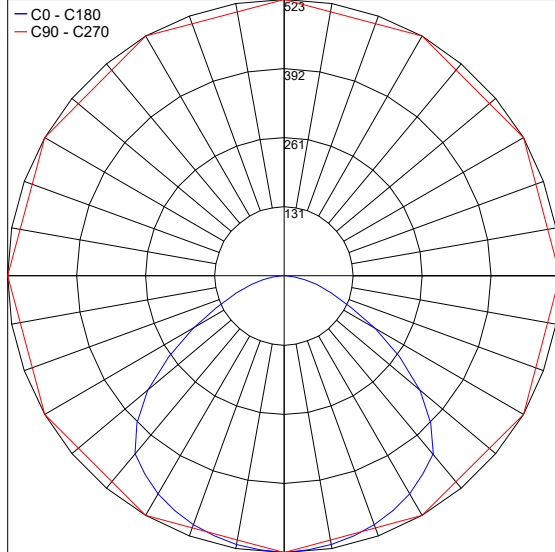

TECHNICAL DATA

Wattage	20W
Power Supply	Remote Fountain/Pool Approved 24VDC Power Supply, not included. See page 2.
Construction	Body: Techopolymer Lens:
CCT	3000K, 4000K, 5000K Tunable White (2700K-4600K), RGBW
CRI	80
Delivered Lumens	2200 lm (120°, 3000K)
Efficacy	110 lm/W (120°, 3000K)
Optics	120°, 60°x10°
Finishes	Stainless Steel, Corian
Fixture Dimensions	Ø7.48" x 8.31" h
Cutout Dimensions	11.61" x 4.92"
Fixture Weight	7.28 lbs
LED Source	8 SMD 3535 SHINEON (static white)
Working Temp	-20° / +50°
IP Rating	IP68
Warranty	5 Years

Fixture Dimensions

ORDERING INFORMATION

Example: *SQD.W.24.68.AS.US*. Power Supplies ordered separately.

SQD		24	68		US
Model No.	CCT	Power	IP Rating	Optic	
SQD	W - 3000K N - 4000K C - 5500K TW - Tunable White (2800-4600K) RGBW - RGBW	24 - 24VDC	68 - IP68	FL - 120° AS - 60x10°	US

COVER COLORS

SQD-FL-WC/SC/GC/AC/CC/BC
Corian Cover

KEY FOR LOCK
Steel Key

Job Name/Date:

Fixture Type Designation:

PHOTOMETRIC DATA

Note: This photometry is 5500K

Maximum Candela = 522.5