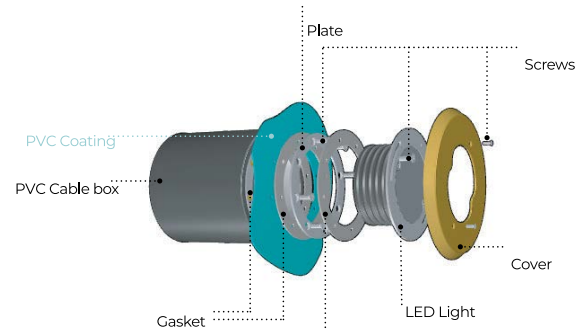

SQUID is an IP68-rated, high performance, circular LED luminaire suitable for installation in residential swimming pools with vinyl, tiles or mosaic coating. It has a stainless steel flange, and comes in static white, tunable white or RGBW with 6 cover colors, and a 5 year warranty.

TECHNICAL DATA

Wattage	20W
Power Supply	Remote Fountain/Pool Approved 24VDC Power Supply, not included. See page 2.
Construction	Body: Techopolymer Lens:
CCT	3000K, 4000K, 5000K Tunable White (2700K-4600K), RGBW
CRI	80
Delivered Lumens	2200 lm (120°, 3000K)
Efficacy	110 lm/W (120°, 3000K)
Optics	120°, 60°x10°
Finishes	Stainless Steel, Corian
Fixture Dimensions	Ø7.48" x 8.31" h
Cutout Dimensions	11.61" x 4.92"
Fixture Weight	7.28 lbs
LED Source	8 SMD 3535 SHINEON (static white)
Working Temp	-20° / +50°
IP Rating	IP68
Warranty	5 Years

Fixture Dimensions

ORDERING INFORMATION

Example: *SQD.W.24.68.AS.US*. Power Supplies ordered separately.

SQD		24	68		US
Model No.	CCT	Power	IP Rating	Optic	
SQD	W - 3000K N - 4000K C - 5500K TW - Tunable White (2800-4600K) RGBW - RGBW	24 - 24VDC	68 - IP68	FL - 120° AS - 60x10°	US

Job Name/Date:

Fixture Type Designation:

SUGGESTED POWER SUPPLIES

24VDC - Static, Tunable White or RGBW

Part Number	Description	Input/Output	# of Fixtures		
			Static	Tunable	RGBW
FPV-100110024	ELV / TRIAC & 0-10V Dimming (100 to 0%)	120-277VAC to 24VDC, 96W, Class 2, NEMA 4	1-3	1-3	1-3
FPV-100000024	Non-Dim	120-277VAC to 24VDC, 100W, Class 2, NEMA 4	1-4	1-4	1-4
FPV-100100024	0-10V Dimming	120-277VAC to 24VDC, 100W, Class 2, NEMA 4	1-4	1-4	1-4
FPV-100EL0024	DMX / RDM (Field Addressable) / DALI	120-277VAC to 24VDC, 100W, Class 2, NEMA 4	1-4	1-4	1-4