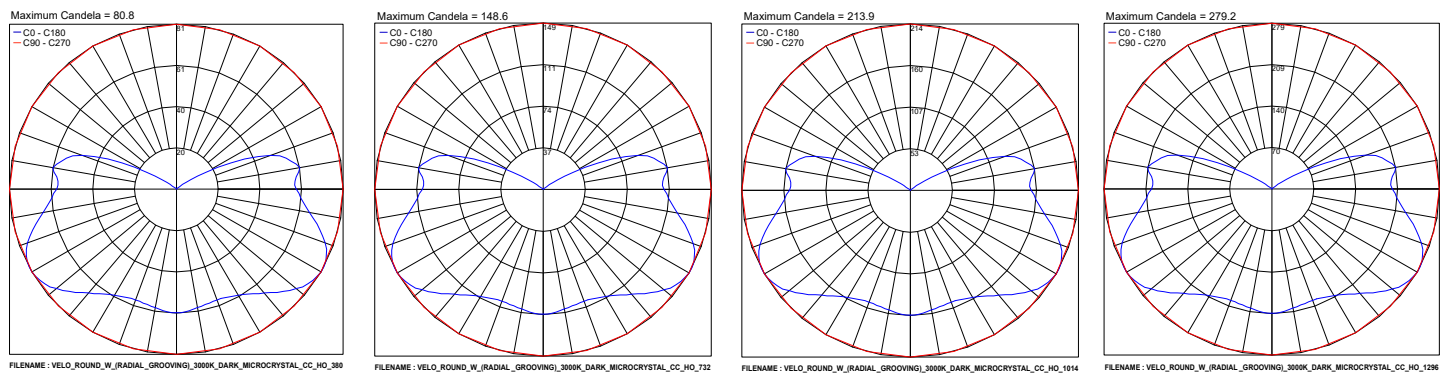

ROUND RADIAL GROOVING

Job Name/Date:

Fixture Type Designation: