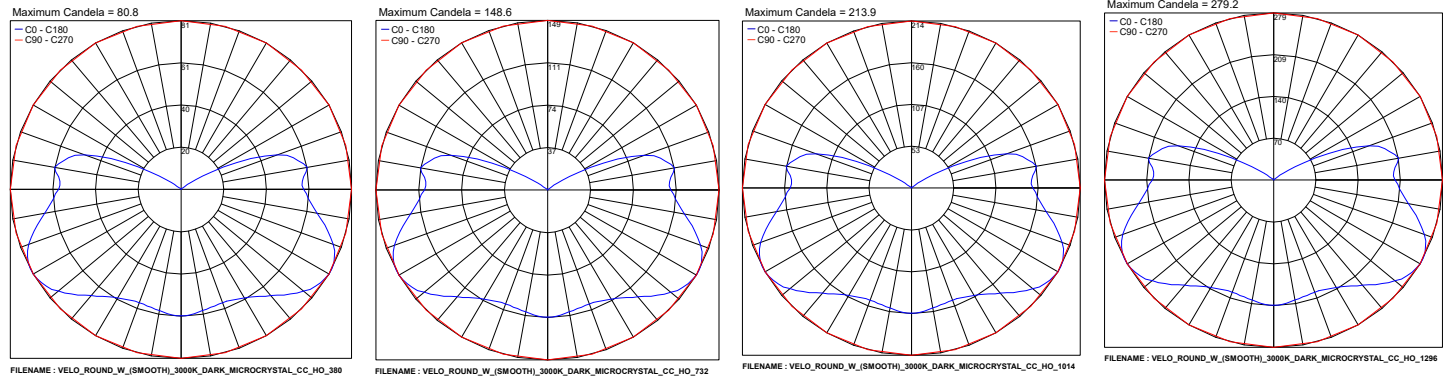

PHOTOMETRIC DATA

Note: All photometric data is 3000K

ROUND