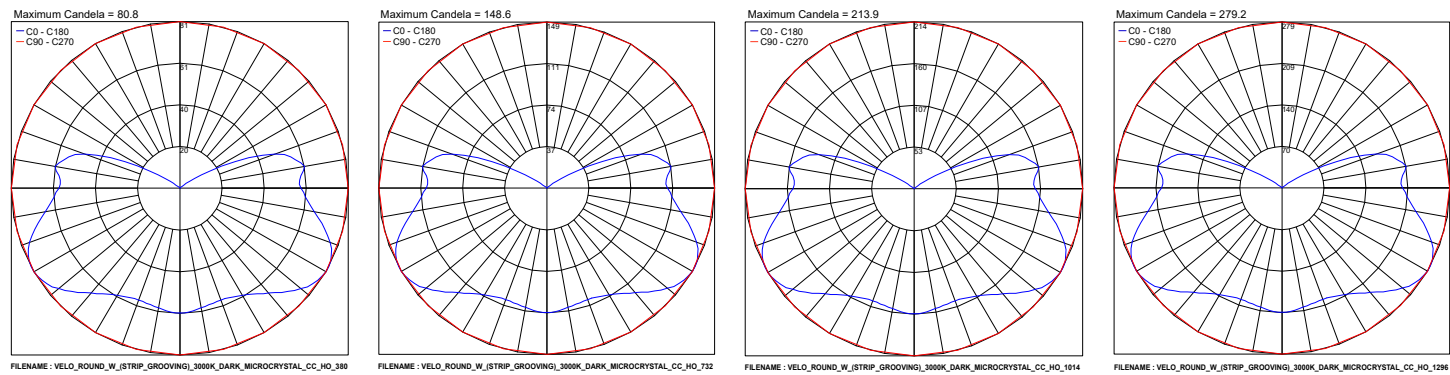

ROUND STRIP GROOVING