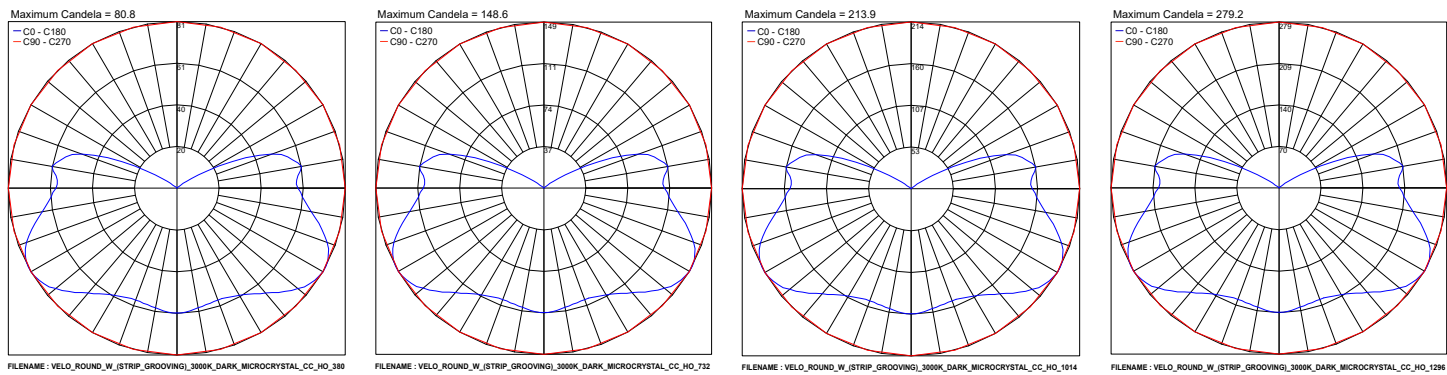

SUGGESTED POWER SUPPLIES

1300mA - 64W - Consult Factory

For other power supply options consult factory.

Job Name/Date:

Fixture Type Designation:

PHOTOMETRIC DATA

Note: All photometric data is 3000K

ROUND

ROUND STRIP GROOVING

ROUND RADIAL GROOVING

Job Name/Date:

Fixture Type Designation: