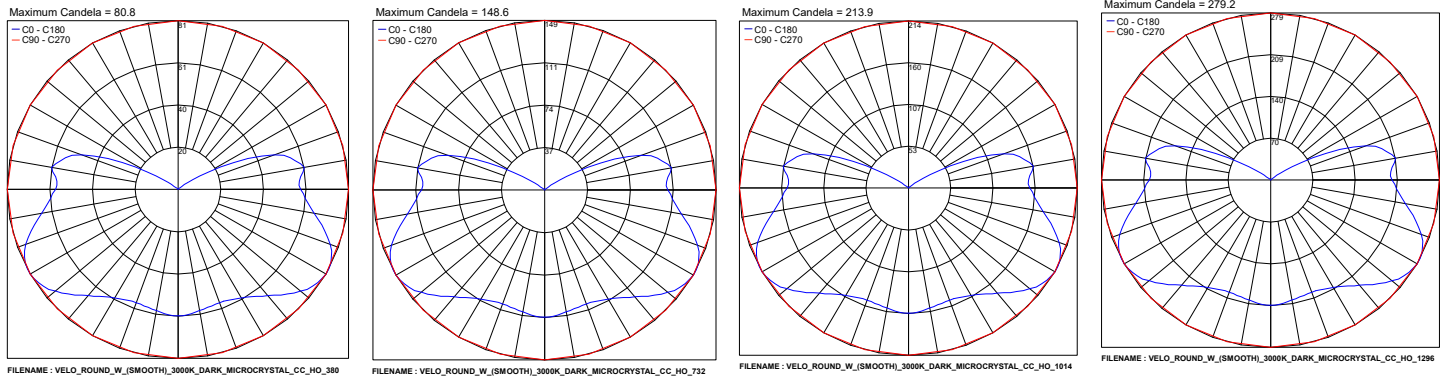

SUGGESTED POWER SUPPLIES

1300mA - 64W - Consult Factory

For other power supply options consult factory.

Job Name/Date:

Fixture Type Designation:

PHOTOMETRIC DATA

Note: All photometric data is 3000K

ROUND

ROUND STRIP GROOVING

ROUND RADIAL GROOVING

Job Name/Date:

Fixture Type Designation: