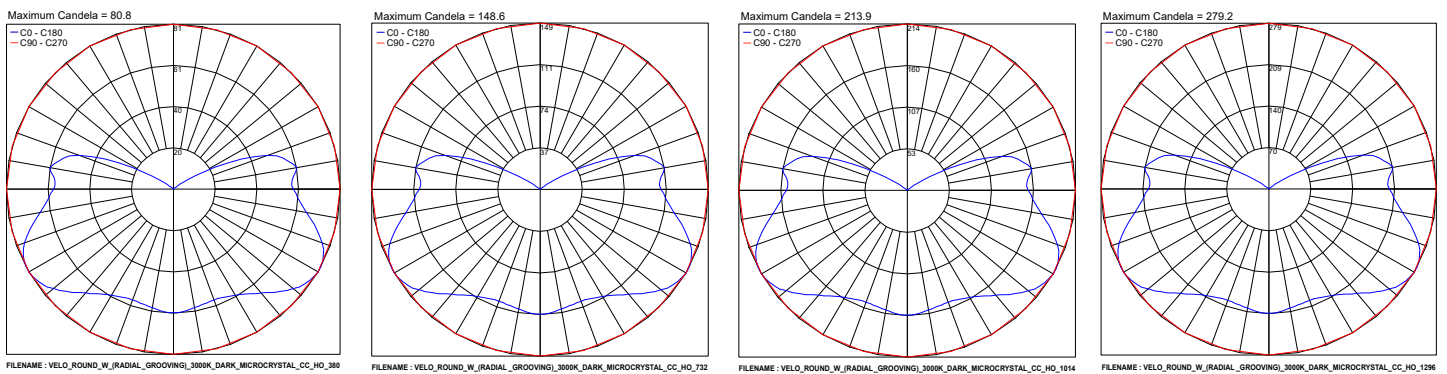

SUGGESTED POWER SUPPLIES

1300mA - 64W - Consult Factory

For other power supply options consult factory.

Job Name/Date:

Fixture Type Designation:

PHOTOMETRIC DATA

Note: All photometric data is 3000K

ROUND

ROUND STRIP GROOVING

ROUND RADIAL GROOVING

Job Name/Date:

Fixture Type Designation: