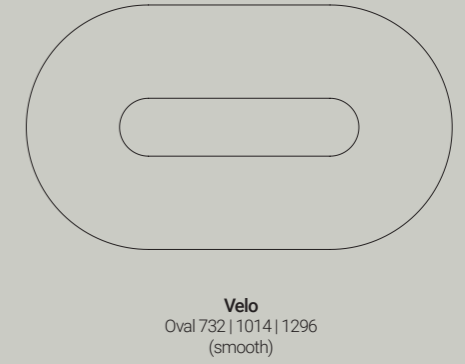

Velo

Collection

The lamp is available in two shapes - round and oval

The material consists of compressed polyester fibers, recovered in the process of recycling PET plastic bottles. It is resistant to mechanical damage and deformation. The material is friendly to the environment and human health. It is hypoallergenic, odorless, resistant to mold and does not emit toxic substances. Three variants of luminaire finish are available: smooth surface, radial grooving and vertical grooving.