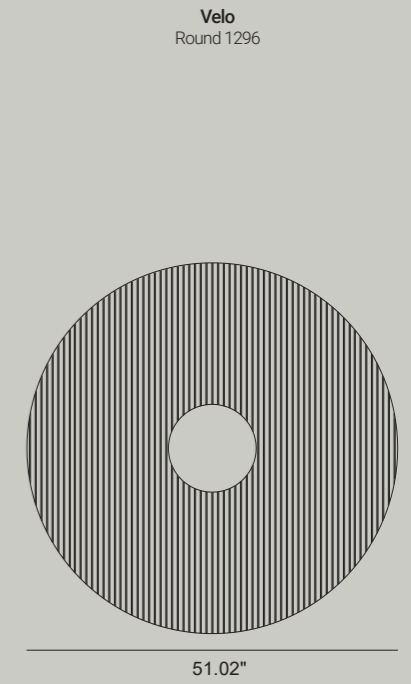

## Parameters

Dimensions	Ø 14.96" x 2.44"	Ø 28.82" x 2.48"
Power	19 W	34 W
Luminous flux*	630 lm	1160 lm
Diffuser	dark microcrystal	dark microcrystal
Control	ON-OFF, DALI, CASAMBI	ON-OFF, DALI, CASAMBI

## Parameters

Dimensions	Ø 39.92" x 2.44"	Ø 51.02" x 2.44"
Power	49 W	64 W
Luminous flux*	1670 lm	2180 lm
Diffuser	dark microcrystal	dark microcrystal
Control	ON-OFF, DALI, CASAMBI	ON-OFF, DALI, CASAMBI

### Parameters

<b>Dimensions</b>	28.82" x 14.96" x 2.48"	39.92" x 14.96" x 2.48"
<b>Power</b>	34 W	49 W
<b>Luminous flux*</b>	1095 lm	1580 lm
<b>Diffuser</b>	dark microcrystal	dark microcrystal
<b>Control</b>	ON-OFF, DALI, CASAMBI	ON-OFF, DALI, CASAMBI

### Parameters

<b>Dimensions</b>	51.02" x 14.96" x 2.48"
<b>Power</b>	64 W
<b>Luminous flux*</b>	2060 lm
<b>Diffuser</b>	dark microcrystal
<b>Control</b>	ON-OFF, DALI, CASAMBI

\* Fixture lumen output data refer to 4000K.  
For the latest product data please refer to the web page. To order a fixture, use the online product configurator.