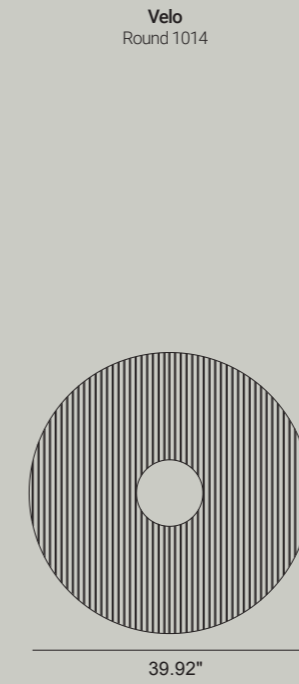

## Parameters

Dimensions	Ø 14.96" x 2.44"	Ø 28.82" x 2.48"
Power	19 W	34 W
Luminous flux*	630 lm	1160 lm
Diffuser	dark microcrystal	dark microcrystal
Control	ON-OFF, DALI, CASAMBI	ON-OFF, DALI, CASAMBI

## Parameters

Dimensions	Ø 39.92" x 2.44"	Ø 51.02" x 2.44"
Power	49 W	64 W
Luminous flux*	1670 lm	2180 lm
Diffuser	dark microcrystal	dark microcrystal
Control	ON-OFF, DALI, CASAMBI	ON-OFF, DALI, CASAMBI

### Parameters

<b>Dimensions</b>	28.82" x 14.96" x 2.48"	39.92" x 14.96" x 2.48"
<b>Power</b>	34 W	49 W
<b>Luminous flux*</b>	1095 lm	1580 lm
<b>Diffuser</b>	dark microcrystal	dark microcrystal
<b>Control</b>	ON-OFF, DALI, CASAMBI	ON-OFF, DALI, CASAMBI

### Parameters

<b>Dimensions</b>	51.02" x 14.96" x 2.48"
<b>Power</b>	64 W
<b>Luminous flux*</b>	2060 lm
<b>Diffuser</b>	dark microcrystal
<b>Control</b>	ON-OFF, DALI, CASAMBI

\* Fixture lumen output data refer to 4000K.  
For the latest product data please refer to the web page. To order a fixture, use the online product configurator.