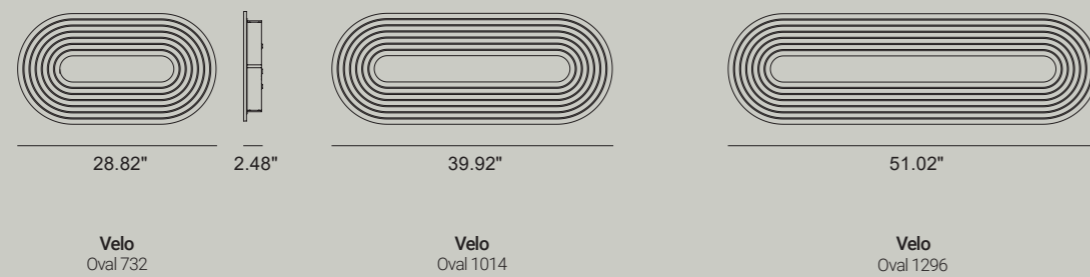

Velo

Collection

The lamp is available in two shapes - round and oval

The material consists of compressed polyester fibers, recovered in the process of recycling PET plastic bottles. It is resistant to mechanical damage and deformation. The material is friendly to the environment and human health. It is hypoallergenic, odorless, resistant to mold and does not emit toxic substances. Three variants of luminaire finish are available: smooth surface, radial grooving and vertical grooving.