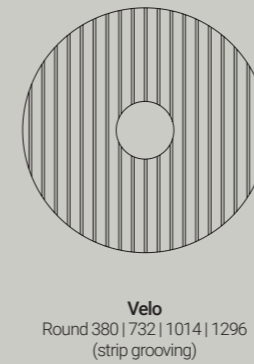

Velo

Collection

The lamp is available in two shapes - round and oval

The material consists of compressed polyester fibers, recovered in the process of recycling PET plastic bottles. It is resistant to mechanical damage and deformation. The material is friendly to the environment and human health. It is hypoallergenic, odorless, resistant to mold and does not emit toxic substances. Three variants of luminaire finish are available: smooth surface, radial grooving and vertical grooving.