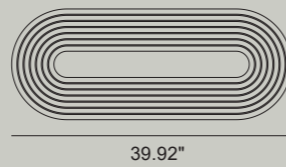

Velo

Oval

Velo
Oval 732

Velo
Oval 1014

Velo
Oval 1296

Parameters

Dimensions	28.82" x 14.96" x 2.48"	39.92" x 14.96" x 2.48"
Power	34 W	49 W
Luminous flux*	1095 lm	1580 lm
Diffuser	dark microcrystal	dark microcrystal
Control	ON-OFF, DALI, CASAMBI	ON-OFF, DALI, CASAMBI

* Fixture lumen output data refer to 4000K.
For the latest product data please refer to the web page. To order a fixture, use the online product configurator.

Features

LED

- **Light source:** 3000K, 4000K, CRI> 80
  MacAdam ≤ 3, 50.000h L80B10
- **Housing:** powder coated steel and acoustic material
- **Supply:** 220-240 V, 50-60 Hz
- **IP protection:** 20

Parameters

Dimensions	51.02" x 14.96" x 2.48"
Power	64 W
Luminous flux*	2060 lm
Diffuser	dark microcrystal
Control	ON-OFF, DALI, CASAMBI

* Fixture lumen output data refer to 4000K.
For the latest product data please refer to the web page. To order a fixture, use the online product configurator.

Front PET felt

- Dark Blue
- African Grey
- Black
- Light Camel
- Dark Camel
- Brown
- Blackish Green
- Maroon

Inside PET felt

- Black
- Dark Blue
- Dark Blue
- Light Sky Blue
- Maroon
- Blackish Green
- Tan
- Brown
- Maroon
- Blackish Green