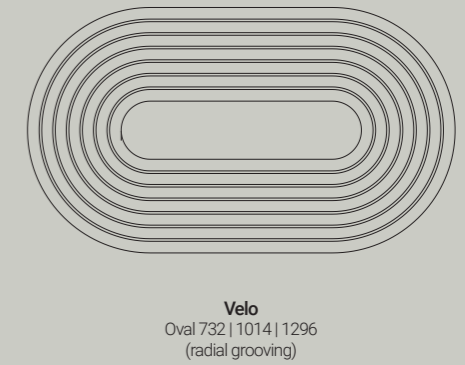

Velo

Collection

The lamp is available in two shapes - round and oval

The material consists of compressed polyester fibers, recovered in the process of recycling PET plastic bottles. It is resistant to mechanical damage and deformation. The material is friendly to the environment and human health. It is hypoallergenic, odorless, resistant to mold and does not emit toxic substances. Three variants of luminaire finish are available: smooth surface, radial grooving and vertical grooving.