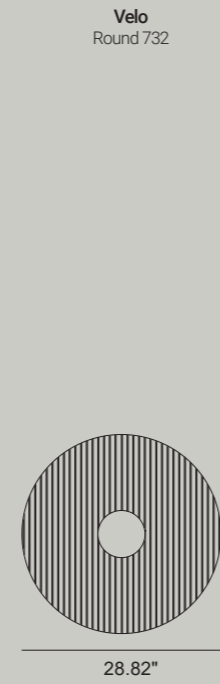

## Parameters

Dimensions	Ø 14.96" x 2.44"	Ø 28.82" x 2.48"
Power	19 W	34 W
Luminous flux*	630 lm	1160 lm
Diffuser	dark microcrystal	dark microcrystal
Control	ON-OFF, DALI, CASAMBI	ON-OFF, DALI, CASAMBI

## Parameters

Dimensions	Ø 39.92" x 2.44"	Ø 51.02" x 2.44"
Power	49 W	64 W
Luminous flux*	1670 lm	2180 lm
Diffuser	dark microcrystal	dark microcrystal
Control	ON-OFF, DALI, CASAMBI	ON-OFF, DALI, CASAMBI

### Parameters

<b>Dimensions</b>	28.82" x 14.96" x 2.48"	39.92" x 14.96" x 2.48"
<b>Power</b>	34 W	49 W
<b>Luminous flux*</b>	1095 lm	1580 lm
<b>Diffuser</b>	dark microcrystal	dark microcrystal
<b>Control</b>	ON-OFF, DALI, CASAMBI	ON-OFF, DALI, CASAMBI

### Parameters

<b>Dimensions</b>	51.02" x 14.96" x 2.48"
<b>Power</b>	64 W
<b>Luminous flux*</b>	2060 lm
<b>Diffuser</b>	dark microcrystal
<b>Control</b>	ON-OFF, DALI, CASAMBI

\* Fixture lumen output data refer to 4000K.  
For the latest product data please refer to the web page. To order a fixture, use the online product configurator.