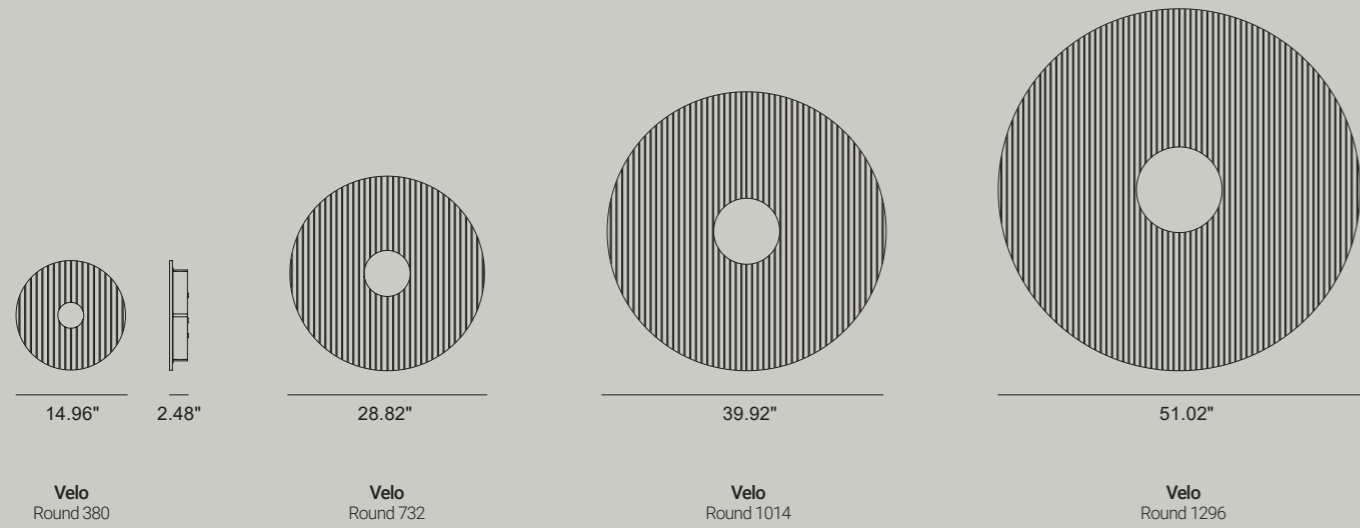

Velo

Collection

The lamp is available in two shapes - round and oval

The material consists of compressed polyester fibers, recovered in the process of recycling PET plastic bottles. It is resistant to mechanical damage and deformation. The material is friendly to the environment and human health. It is hypoallergenic, odorless, resistant to mold and does not emit toxic substances. Three variants of luminaire finish are available: smooth surface, radial grooving and vertical grooving.