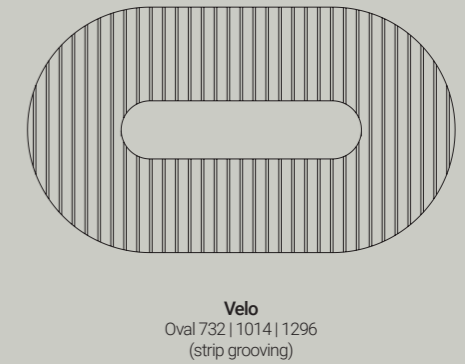

Velo

Collection

The lamp is available in two shapes - round and oval

The material consists of compressed polyester fibers, recovered in the process of recycling PET plastic bottles. It is resistant to mechanical damage and deformation. The material is friendly to the environment and human health. It is hypoallergenic, odorless, resistant to mold and does not emit toxic substances. Three variants of luminaire finish are available: smooth surface, radial grooving and vertical grooving.