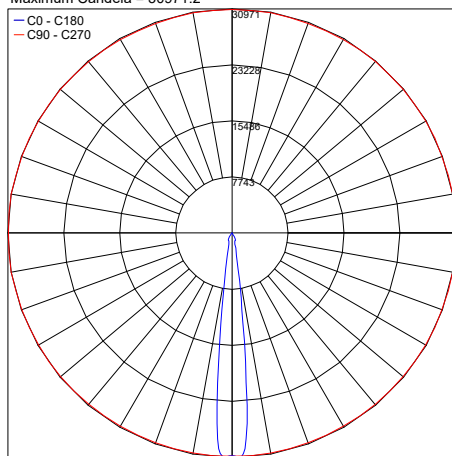

## TECHNICAL DATA

<b>Wattage</b>	32W
<b>Power Supply</b>	Integral 120VAC
<b>Construction</b>	Body: Die-cast Copper-free Aluminum Trim: Stainless steel AISI 316L Lens: Tempered, Safety Glass Cable Length: 3.28'
<b>CCT</b>	2700K, 3000K, 4000K
<b>Delivered Lumens</b>	2930 lm (55°, 3000K) 2950 lm (35°, 3000K) 2970 lm (14°, 3000K)
<b>Efficacy</b>	91.6 lm/W (55°, 3000K) 92.2 lm/W (35°, 3000K) 92.8 lm/W (14°, 3000K)
<b>Optics</b>	14°, 35°, 55°
<b>Finishes</b>	Stainless Steel
<b>Fixture Dimensions</b>	Ø10.0" x 10.5" h
<b>Cutout Dimensions</b>	Ø9.61"
<b>Fixture Weight</b>	12.57 lbs
<b>LED Source</b>	1 CREE CXB2540 COB LED
<b>IP Rating</b>	IP67
<b>IK Rating</b>	IK10

## PHOTOMETRIC DATA

Note: All photometry is 3000K

Maximum Candela = 30971.2

PHOTOMETRIC FILENAME : CIELO MAXI COB\_701311\_14°.IES

Maximum Candela = 9491.6

PHOTOMETRIC FILENAME : CIELO MAXI COB\_701311\_35°.IES

Maximum Candela = 5144.5

PHOTOMETRIC FILENAME : CIELO MAXI COB\_701311\_55°.IES

Job Name/Date:

Fixture Type Designation: