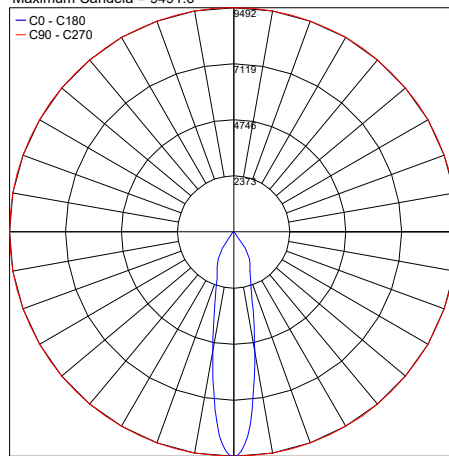

## TECHNICAL DATA

<b>Wattage</b>	32W
<b>Power Supply</b>	Integral 120VAC
<b>Construction</b>	Body: Die-cast Copper-free Aluminum Trim: Stainless steel AISI 316L Lens: Tempered, Safety Glass Cable Length: 3.28'
<b>CCT</b>	2700K, 3000K, 4000K
<b>Delivered Lumens</b>	2930 lm (55°, 3000K) 2950 lm (35°, 3000K) 2970 lm (14°, 3000K)
<b>Efficacy</b>	91.6 lm/W (55°, 3000K) 92.2 lm/W (35°, 3000K) 92.8 lm/W (14°, 3000K)
<b>Optics</b>	14°, 35°, 55°
<b>Finishes</b>	Stainless Steel
<b>Fixture Dimensions</b>	Ø10.0" x 10.5" h
<b>Cutout Dimensions</b>	Ø9.61"
<b>Fixture Weight</b>	12.57 lbs
<b>LED Source</b>	1 CREE CXB2540 COB LED
<b>IP Rating</b>	IP67
<b>IK Rating</b>	IK10

## PHOTOMETRIC DATA

Note: All photometry is 3000K

Maximum Candela = 30971.2

PHOTOMETRIC FILENAME : CIELO MAXI COB\_701311\_14°.IES

Maximum Candela = 9491.6

PHOTOMETRIC FILENAME : CIELO MAXI COB\_701311\_35°.IES

Maximum Candela = 5144.5

PHOTOMETRIC FILENAME : CIELO MAXI COB\_701311\_55°.IES

Job Name/Date:

Fixture Type Designation: