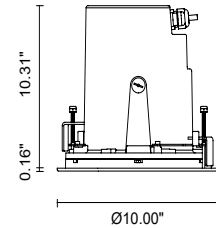

# CIELO MAXI COB

Cielo Maxi is a round, IP67-rated, recessed downlight available in 4 versions and suitable for outdoor installation. Cielo Maxi COB is a 32W version with a CREE CXB2540 COB LED. Available in 3 color temperatures, 3 optic options and a stainless steel finish.

## TECHNICAL DATA

<b>Wattage</b>	32W
<b>Power Supply</b>	Integral 120VAC
<b>Construction</b>	Body: Die-cast Copper-free Aluminum Trim: Stainless steel AISI 316L Lens: Tempered, Safety Glass Cable Length: 3.28'
<b>CCT</b>	2700K, 3000K, 4000K
<b>Delivered Lumens</b>	2930 lm (55°, 3000K) 2950 lm (35°, 3000K) 2970 lm (14°, 3000K)
<b>Efficacy</b>	91.6 lm/W (55°, 3000K) 92.2 lm/W (35°, 3000K) 92.8 lm/W (14°, 3000K)
<b>Optics</b>	14°, 35°, 55°
<b>Finishes</b>	Stainless Steel
<b>Fixture Dimensions</b>	Ø10.0" x 10.5" h
<b>Cutout Dimensions</b>	Ø9.61"
<b>Fixture Weight</b>	12.57 lbs
<b>LED Source</b>	1 CREE CXB2540 COB LED
<b>IP Rating</b>	IP67
<b>IK Rating</b>	IK10

## Fixture Dimensions

Ø9.61"  
HOLE FOR RECESS

Maximum Candela = 5144.5

PHOTOMETRIC FILENAME : CIELO MAXI COB\_701311\_55°.IES

Job Name/Date:

Fixture Type Designation: