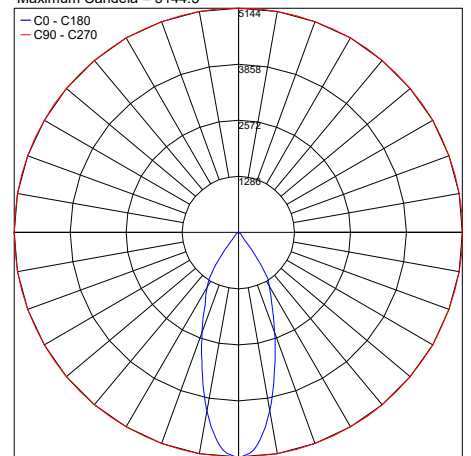

## PHOTOMETRIC DATA

Note: All photometry is 3000K

Maximum Candela = 30971.2

PHOTOMETRIC FILENAME : CIELO MAXI COB\_701311\_14°.IES

Maximum Candela = 9491.6

PHOTOMETRIC FILENAME : CIELO MAXI COB\_701311\_35°.IES

Maximum Candela = 5144.5

PHOTOMETRIC FILENAME : CIELO MAXI COB\_701311\_55°.IES

Job Name/Date:

Fixture Type Designation: