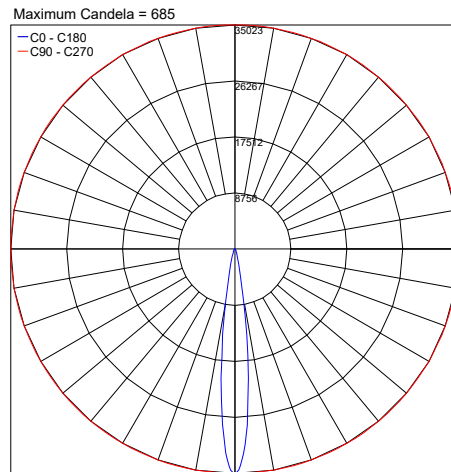

## TECHNICAL DATA

<b>Wattage</b>	34W
<b>Power Supply</b>	Integral 120VAC
<b>Construction</b>	Body: Die-cast Copper-free Aluminum Trim: Stainless steel AISI 316L Lens: Tempered, Safety Glass Cable Length: 3.28'
<b>CCT</b>	2700K, 3000K, 4000K
<b>Delivered Lumens</b>	3268 lm (28°, 3000K) 3296 lm (10°, 3000K) 3325 lm (4°, 3000K)
<b>Efficacy</b>	96.1 lm/W (28°, 3000K) 96.9 lm/W (10°, 3000K) 97.8 lm/W (4°, 3000K)
<b>Optics</b>	4°, 10°, 28°
<b>Finishes</b>	Stainless Steel
<b>Fixture Dimensions</b>	Ø10.0" x 10.5" h
<b>Cutout Dimensions</b>	Ø9.61"
<b>Fixture Weight</b>	12.6 lbs
<b>LED Source</b>	4 CREE XHP50.2 LED
<b>IP Rating</b>	IP67
<b>IK Rating</b>	IK10

## PHOTOMETRIC DATA

Note: All photometry is 3000K

PHOTOMETRIC FILENAME : CIELO MAXI HP\_701312\_4°.IES

PHOTOMETRIC FILENAME : CIELO MAXI HP\_701312\_10°.IES

PHOTOMETRIC FILENAME : CIELO MAXI HP\_701312\_28°.IES