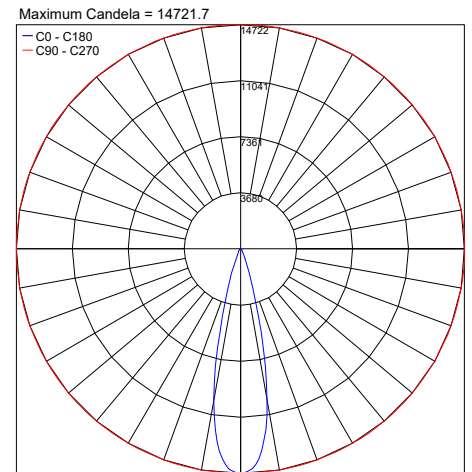

## TECHNICAL DATA

<b>Wattage</b>	34W
<b>Power Supply</b>	Integral 120VAC
<b>Construction</b>	Body: Die-cast Copper-free Aluminum Trim: Stainless steel AISI 316L Lens: Tempered, Safety Glass Cable Length: 3.28'
<b>CCT</b>	2700K, 3000K, 4000K
<b>Delivered Lumens</b>	3268 lm (28°, 3000K) 3296 lm (10°, 3000K) 3325 lm (4°, 3000K)
<b>Efficacy</b>	96.1 lm/W (28°, 3000K) 96.9 lm/W (10°, 3000K) 97.8 lm/W (4°, 3000K)
<b>Optics</b>	4°, 10°, 28°
<b>Finishes</b>	Stainless Steel
<b>Fixture Dimensions</b>	Ø10.0" x 10.5" h
<b>Cutout Dimensions</b>	Ø9.61"
<b>Fixture Weight</b>	12.6 lbs
<b>LED Source</b>	4 CREE XHP50.2 LED
<b>IP Rating</b>	IP67
<b>IK Rating</b>	IK10

## PHOTOMETRIC DATA

Note: All photometry is 3000K

PHOTOMETRIC FILENAME : CIELO MAXI HP\_701312\_4°.IES

PHOTOMETRIC FILENAME : CIELO MAXI HP\_701312\_10°.IES

PHOTOMETRIC FILENAME : CIELO MAXI HP\_701312\_28°.IES