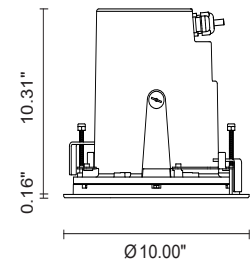

# CIELO MAXI HP

Cielo Maxi is a 10.0" round, IP67-rated, recessed downlight available in 4 versions and suitable for outdoor installation. Cielo Maxi HP is a 34W version with 4 CREE XHP50.2 LED. Available in 3 color temperatures, 3 optic options with a stainless steel finish.

## TECHNICAL DATA

<b>Wattage</b>	34W
<b>Power Supply</b>	Integral 120VAC
<b>Construction</b>	Body: Die-cast Copper-free Aluminum Trim: Stainless steel AISI 316L Lens: Tempered, Safety Glass Cable Length: 3.28'
<b>CCT</b>	2700K, 3000K, 4000K
<b>Delivered Lumens</b>	3268 lm (28°, 3000K) 3296 lm (10°, 3000K) 3325 lm (4°, 3000K)
<b>Efficacy</b>	96.1 lm/W (28°, 3000K) 96.9 lm/W (10°, 3000K) 97.8 lm/W (4°, 3000K)
<b>Optics</b>	4°, 10°, 28°
<b>Finishes</b>	Stainless Steel
<b>Fixture Dimensions</b>	Ø10.0" x 10.5" h
<b>Cutout Dimensions</b>	Ø9.61"
<b>Fixture Weight</b>	12.6 lbs
<b>LED Source</b>	4 CREE XHP50.2 LED
<b>IP Rating</b>	IP67
<b>IK Rating</b>	IK10

## Fixture Dimensions

HOLE FOR RECESS