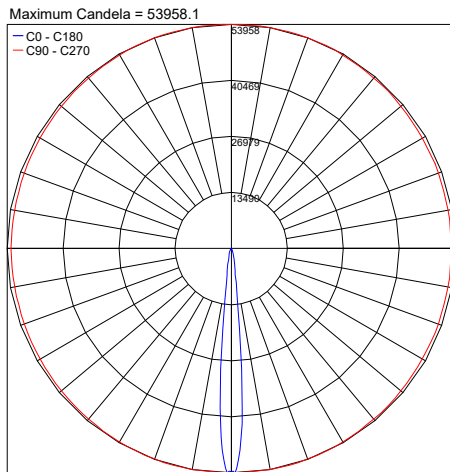

## TECHNICAL DATA

<b>Wattage</b>	34W
<b>Power Supply</b>	Integral 120VAC
<b>Construction</b>	Body: Die-cast Copper-free Aluminum Trim: Stainless steel AISI 316L Lens: Tempered, Safety Glass Cable Length: 3.28'
<b>CCT</b>	2700K, 3000K, 4000K
<b>Delivered Lumens</b>	3268 lm (28°, 3000K) 3296 lm (10°, 3000K) 3325 lm (4°, 3000K)
<b>Efficacy</b>	96.1 lm/W (28°, 3000K) 96.9 lm/W (10°, 3000K) 97.8 lm/W (4°, 3000K)
<b>Optics</b>	4°, 10°, 28°
<b>Finishes</b>	Stainless Steel
<b>Fixture Dimensions</b>	Ø10.0" x 10.5" h
<b>Cutout Dimensions</b>	Ø9.61"
<b>Fixture Weight</b>	12.6 lbs
<b>LED Source</b>	4 CREE XHP50.2 LED
<b>IP Rating</b>	IP67
<b>IK Rating</b>	IK10

## PHOTOMETRIC DATA

Note: All photometry is 3000K

PHOTOMETRIC FILENAME : CIELO MAXI HP\_701312\_4°.IES

PHOTOMETRIC FILENAME : CIELO MAXI HP\_701312\_10°.IES

PHOTOMETRIC FILENAME : CIELO MAXI HP\_701312\_28°.IES