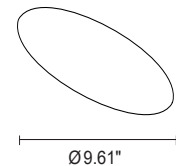

Fixture Dimensions

HOLE FOR RECESS

ORDERING INFORMATION

Example: 701312P.27.4.SS. Accessories ordered separately.

701312P			SS
Model No.	CCT	Optic	Finish
701312P	27 - 2700K 30 - 3000K 40 - 4000K	4 - 4° 10 - 10° 28 - 28°	SS - Stainless Steel

Job Name/Date:

Fixture Type Designation: