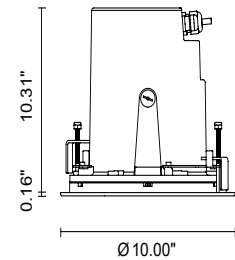

CIELO MAXI DMX RGBW

Cielo Maxi HP is a 10.0" round, IP67-rated, recessed downlight available in 4 versions and suitable for outdoor installation. Cielo Maxi HP DMX RGBW is a 28W RGBW version with 6 CREE "XML" RGBW LED. Available in 3 optic options and a stainless steel finish.

TECHNICAL DATA

Wattage	28W
Power Supply	Remote 24VDC, not included. See page 2.
Construction	Body: Die-cast Copper-free Aluminum Trim: Stainless Steel AISI 316L Lens: Tempered, Safety Glass Cable Length: 3.28'
CCT	RGBW
Delivered Lumens	981 lm (35°) 992 lm (25°) 1000 lm (12°)
Efficacy	35.0 lm/W (35°) 35.4 lm/W (25°) 35.7 lm/W (12°)
Optics	12°, 25°, 35°
Finishes	Stainless Steel
Fixture Dimensions	Ø10.00" x 10.47" h
Cutout Dimensions	Ø9.61"
Fixture Weight	12.6 lbs
LED Source	6 CREE "XML" RGBW LED
IP Rating	IP67
IK Rating	IK10

Fixture Dimensions

HOLE FOR RECESS

ORDERING INFORMATION

Example: 701313P.RGBW.12.SS. Power Supplies / Accessories ordered separately.

701313P	RGBW		SS
Model No.	CCT	Optic	Finish
701313P	RGBW	12 - 12° 25 - 25° 35 - 35°	SS - Stainless Steel