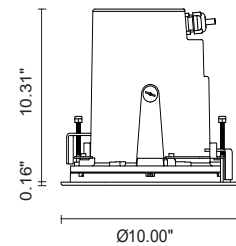

CIELO MAXI WALL-WASHER

Cielo Maxi is a 10.0" round, IP67-rated, recessed downlight available in 4 versions and suitable for outdoor installation. Cielo Maxi Wall Washer is a 24W version with 66 x mid-power SAMSUNG 2835 LED. Available in 3 color temperatures, wall washer optics and a stainless steel finish.

TECHNICAL DATA

Wattage	24W
Power Supply	Integral 120VAC
Construction	Body: Die-cast Copper-free Aluminum Trim: Stainless Steel AISI 316L Lens: Tempered, Safety Glass Cable Length: 3.28'
CCT	2700K, 3000K, 4000K
BUG Rating	B0-U3-G0 (3000K)
Delivered Lumens	1880 lm (3000K)
Efficacy	78.3 lm/W (3000K)
Optics	Wall Washer
Finishes	Stainless Steel
Fixture Dimensions	Ø10.0" x 10.5" h
Cutout Dimensions	Ø9.61"
Fixture Weight	12.57 lbs
LED Source	66 x mid-power SAMSUNG 2835 LED
IP Rating	IP67
IK Rating	IK10

Fixture Dimensions

HOLE FOR RECESS

ORDERING INFORMATION

Example: 701314P.27.SS. Accessories ordered separately.

701314P		SS
Model No.	CCT	Finish
701314P	27 - 2700K 30 - 3000K 40 - 4000K	SS - Stainless Steel

Job Name/Date:

Fixture Type Designation:

PHOTOMETRIC DATA

Note: All photometry is 3000K

Maximum Candela = 360.9

PHOTOMETRIC FILENAME : CIELO MAXI WW_701314.IES

Job Name/Date:

Fixture Type Designation: