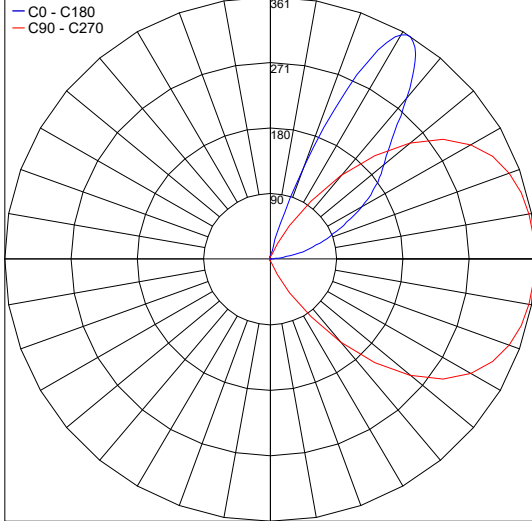

TECHNICAL DATA

Wattage	24W
Power Supply	Integral 120VAC
Construction	Body: Die-cast Copper-free Aluminum Trim: Stainless Steel AISI 316L Lens: Tempered, Safety Glass Cable Length: 3.28'
CCT	2700K, 3000K, 4000K
BUG Rating	B0-U3-G0 (3000K)
Delivered Lumens	1880 lm (3000K)
Efficacy	78.3 lm/W (3000K)
Optics	Wall Washer
Finishes	Stainless Steel
Fixture Dimensions	Ø10.0" x 10.5" h
Cutout Dimensions	Ø9.61"
Fixture Weight	12.57 lbs
LED Source	66 x mid-power SAMSUNG 2835 LED
IP Rating	IP67
IK Rating	IK10

Fixture Dimensions

HOLE FOR RECESS

ORDERING INFORMATION

Example: 701314P.27.SS. Accessories ordered separately.

701314P		SS
Model No.	CCT	Finish
701314P	27 - 2700K 30 - 3000K 40 - 4000K	SS - Stainless Steel

Job Name/Date:

Fixture Type Designation:

PHOTOMETRIC DATA

Note: All photometry is 3000K

Maximum Candela = 360.9

PHOTOMETRIC FILENAME : CIELO MAXI WW_701314.IES

Job Name/Date:

Fixture Type Designation: