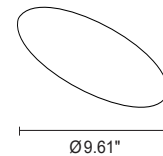

CIELO MAXI WALL-WASHER

Cielo Maxi is a 10.0" round, IP67-rated, recessed downlight available in 4 versions and suitable for outdoor installation. Cielo Maxi Wall Washer is a 24W version with 66 x mid-power SAMSUNG 2835 LED. Available in 3 color temperatures, wall washer optics and a stainless steel finish.

TECHNICAL DATA

Wattage	24W
Power Supply	Integral 120VAC
Construction	Body: Die-cast Copper-free Aluminum Trim: Stainless Steel AISI 316L Lens: Tempered, Safety Glass Cable Length: 3.28'
CCT	2700K, 3000K, 4000K
BUG Rating	B0-U3-G0 (3000K)
Delivered Lumens	1880 lm (3000K)
Efficacy	78.3 lm/W (3000K)
Optics	Wall Washer
Finishes	Stainless Steel
Fixture Dimensions	Ø10.0" x 10.5" h
Cutout Dimensions	Ø9.61"
Fixture Weight	12.57 lbs
LED Source	66 x mid-power SAMSUNG 2835 LED
IP Rating	IP67
IK Rating	IK10

Fixture Dimensions

HOLE FOR RECESS

ORDERING INFORMATION

Example: 701314P.27.SS. Accessories ordered separately.

701314P		SS
Model No.	CCT	Finish
701314P	27 - 2700K 30 - 3000K 40 - 4000K	SS - Stainless Steel

Job Name/Date:

Fixture Type Designation:

PHOTOMETRIC DATA

Note: All photometry is 3000K

Maximum Candela = 360.9

PHOTOMETRIC FILENAME : CIELO MAXI WW_701314.IES

Job Name/Date:

Fixture Type Designation: