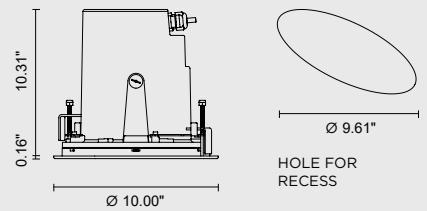

Technical features

Available on request

701311P

CIELO MAXI COB

Diameter 10.0" ceiling-recessed luminaire for outdoor installation, phosphochromatized and polyester powder coated die-cast copper-free aluminum body and stainless steel AISI 316L frame, tempered safety glass, molded silicone gasket. Light source tilt system +/- 15deg from outside. Built-in LED driver xx V 50-60Hz, with 1 CREE CXB2540 LED. IP67 rating.

Finish color options:

Stainless Steel

ACCESSORIES

AC119
HONEYCOMB LOUVER
FOR CIELO MAXI

Technical data

Wattage	32 WATT
IP Rating	IP67
IK Rating	IK10
Material	high corrosion resistance die-cast copper-free aluminum
Trim	Stainless steel AISI 316L
Coating	polyester powder coating with phosphochromating pre-finish
Light Source	Nr. 1 CREE CXB2540 COB LED
Screws	Stainless steel
Transformer	Electrical power supply 120VAC 50/60Hz built in
Gasket	Silicone rubber
Glass	Tempered
Cable gland	M20
Power cable	3.28' neoprene power cable included
Gross weight	12.57 lbs

Technical features

Available on request

701312P

CIELO MAXI HP

Diameter 10.0" ceiling-recessed luminaire for outdoor installation, phosphochromatized and polyester powder coated die-cast copper-free aluminum body and stainless steel AISI 316L frame, tempered safety glass, molded silicone gasket. Light source tilt system +/- 15deg from outside. Built-in LED driver, with 4 x CREE "XHP50.2" LED. IP67 rating.

Finish color options:

ACCESSORIES

AC119
HONEYCOMB LOUVER
FOR CIELO MAXI

Technical data

Wattage	34 WATT
IP Rating	IP67
IK Rating	IK10
Material	high corrosion resistance die-cast copper-free aluminum
Trim	Stainless steel AISI 316L
Coating	polyester powder coating with phosphochromating pre-finish
Light Source	Nr. 4 CREE XHP50.2 LED
Screws	Stainless steel
Transformer	Electrical power supply 120VAC 50/60Hz built in
Gasket	Silicone rubber
Glass	Tempered
Cable gland	M20
Power cable	3.28' neoprene power cable included
Gross weight	12.57 lbs