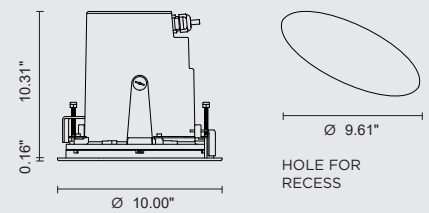

Finish color options:

Stainless Steel

ACCESSORIES

AC119
HONEYCOMB LOUVER
FOR CIELO MAXI

Technical data

Wattage	32 WATT
IP Rating	IP67
IK Rating	IK10
Material	high corrosion resistance die-cast copper-free aluminum
Trim	Stainless steel AISI 316L
Coating	polyester powder coating with phosphochromating pre-finish
Light Source	Nr. 1 CREE CXB2540 COB LED
Screws	Stainless steel
Transformer	Electrical power supply 120VAC 50/60Hz built in
Gasket	Silicone rubber
Glass	Tempered
Cable gland	M20
Power cable	3.28' neoprene power cable included
Gross weight	12.57 lbs

Technical features

Available on request

701312P

CIELO MAXI HP

Diameter 10.0" ceiling-recessed luminaire for outdoor installation, phosphochromatized and polyester powder coated die-cast copper-free aluminum body and stainless steel AISI 316L frame, tempered safety glass, molded silicone gasket. Light source tilt system +/- 15deg from outside. Built-in LED driver, with 4 x CREE "XHP50.2" LED. IP67 rating.

light source	light beam options	lumen output (lm)	lumin. efficacy (lm/w)
2700°K warm-white			
high-power led	4°	3,296	96.94
high-power led	10°	3,268	96.12
high-power led	28°	3,239	95.26
3000°K warm-white			
high-power led	4°	3,325	97.79
high-power led	10°	3,296	96.94
high-power led	28°	3,268	96.12
4000°K neutral-white			
high-power led	4°	3,353	98.62
high-power led	10°	3,325	97.79
high-power led	28°	3,296	96.94

Finish color options:

ACCESSORIES

AC119
HONEYCOMB LOUVER
FOR CIELO MAXI

Technical data

Wattage	34 WATT
IP Rating	IP67
IK Rating	IK10
Material	high corrosion resistance die-cast copper-free aluminum
Trim	Stainless steel AISI 316L
Coating	polyester powder coating with phosphochromating pre-finish
Light Source	Nr. 4 CREE XHP50.2 LED
Screws	Stainless steel
Transformer	Electrical power supply 120VAC 50/60Hz built in
Gasket	Silicone rubber
Glass	Tempered
Cable gland	M20
Power cable	3.28' neoprene power cable included
Gross weight	12.57 lbs