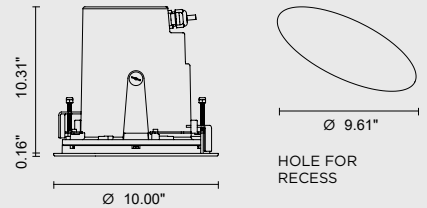

light source	light beam options	lumen output (lm)	lumin. efficacy (lm/w)
RGBW			
high-power led	 12°	1,000	35.71
high-power led	 25°	992	35.43
high-power led	 35°	981	35.04

Finish color options:

Stainless Steel

ACCESSORIES

AC119
HONEYCOMB LOUVER
FOR CIELO MAXI

Technical Features

Available on request

Technical data

Wattage	28 WATT
IP Rating	IP67
IK Rating	IK10
Material	high corrosion resistance die-cast copper-free aluminum
Trim	Stainless steel AISI 316L
Coating	polyester powder coating with phosphochromating pre-finish
Light Source	Nr. 6 CREE "XML" RGBW LED
Screws	Stainless steel
Remote driver	Constant voltage 24VDC remote driver needed
DMX	DMX interface integrated
Gasket	Silicone rubber
Glass	Tempered
Cable gland	M20 + PG9
Power cable	3.28' neoprene power cable included
DMX cable	DMX IN cable included
Gross weight	12.57 lbs

701314P

CIELO MAXI WALL-WASHER

Diameter 10.0" ceiling-recessed luminaire for outdoor installation, phosphochromatised and polyester powder coated die-cast copper-free aluminium body and stainless steel AISI 316L frame, tempered safety glass, moulded silicone gasket. Built-in LED driver 24VDC 50-60Hz, with 66 x mid-power SAMSUNG 2835 LED. IP67 rating.