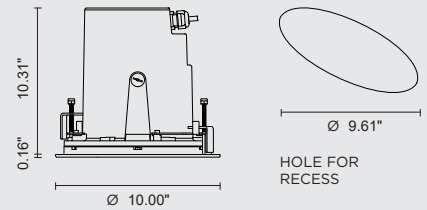

701314P

CIELO MAXI WALL-WASHER

Diameter 10.0" ceiling-recessed luminaire for outdoor installation, phosphochromatised and polyester powder coated die-cast copper-free aluminium body and stainless steel AISI 316L frame, tempered safety glass, moulded silicone gasket. Built-in LED driver 24VDC 50-60Hz, with 66 x mid-power SAMSUNG 2835 LED. IP67 rating.

light source	light beam options	lumen output (lm)	lumin. efficacy (lm/w)
2700°K warm-white			
mid-power led	WALL-WASHER	1,800	75.00
3000°K warm-white			
mid-power led	WALL-WASHER	1,880	78.33
4000°K neutral-white			
mid-power led	WALL-WASHER	1,960	81.67

Finish color options:

Stainless Steel

Technical features

Available on request

Technical data

Wattage	24 WATT
IP Rating	IP67
IK Rating	IK10
Material	high corrosion resistance die-cast copper-free aluminum
Trim	Stainless steel AISI 316L
Coating	polyester powder coating with phosphochromating pre-finish
Light Source	Nr. 66 x mid-power SAMSUNG 2835 LED
Screws	Stainless steel
Transformer	Electrical power supply 24VDC 50/60Hz built-in
Gasket	Silicone rubber
Glass	Tempered
Cable gland	M20
Power cable	3.28' neoprene power cable included
Gross weight	12.57 lbs