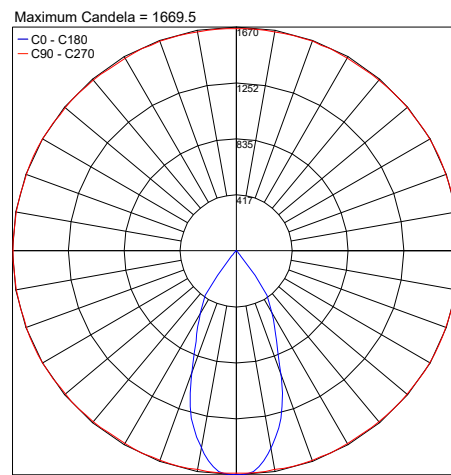

TECHNICAL DATA

Wattage	13W
Power Supply	Integral 120VAC
Construction	Body: Die-cast Copper-free Aluminum Trim: Stainless steel AISI 316L Lens: Tempered, Safety Glass Cable Length: 3.28'
CCT	2700K, 3000K, 4000K
Delivered Lumens	1057 lm (55°, 3000K) 1079 lm (35°, 3000K) 1099 lm (14°, 3000K)
Efficacy	81.3 lm/W (55°, 3000K) 83.0 lm/W (35°, 3000K) 84.5 lm/W (14°, 3000K)
Optics	14°, 35°, 55°
Finishes	Stainless Steel
Fixture Dimensions	Ø8.62" x 10.47" h
Cutout Dimensions	Ø8.27"
Fixture Weight	10.36 lbs
LED Source	1 CREE CXB1512 LED
IP Rating	IP67
IK Rating	IK10

Fixture Dimensions

ORDERING INFORMATION

Example: 701307P.27.14.SS. Accessories ordered separately.

701307P			SS
Model No.	CCT	Optic	Finish
701307P	27 - 2700K 30 - 3000K 40 - 4000K	14 - 14° 35 - 35° 55 - 55°	SS - Stainless Steel

Job Name/Date:

Fixture Type Designation:

ACCESSORIES

AC118
Honeycomb Louver for Cielo Medium

PHOTOMETRIC DATA

Note: All photometry is 3000K

Job Name/Date:

Fixture Type Designation: