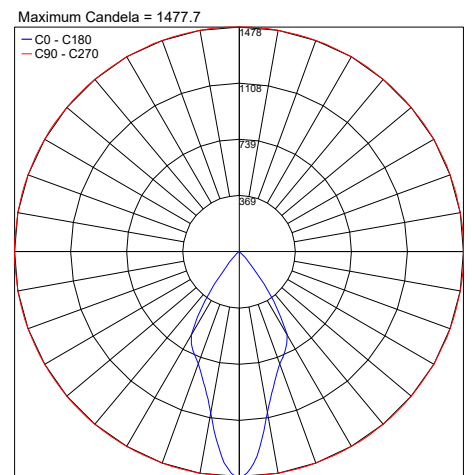

TECHNICAL DATA

Wattage	13W
Power Supply	Integral 120VAC
Construction	Body: Die-cast Copper-free Aluminum Trim: Stainless steel AISI 316L Lens: Tempered, Safety Glass Cable Length: 3.28'
CCT	2700K, 3000K, 4000K
Delivered Lumens	1057 lm (55°, 3000K) 1079 lm (35°, 3000K) 1099 lm (14°, 3000K)
Efficacy	81.3 lm/W (55°, 3000K) 83.0 lm/W (35°, 3000K) 84.5 lm/W (14°, 3000K)
Optics	14°, 35°, 55°
Finishes	Stainless Steel
Fixture Dimensions	Ø8.62" x 10.47" h
Cutout Dimensions	Ø8.27"
Fixture Weight	10.36 lbs
LED Source	1 CREE CXB1512 LED
IP Rating	IP67
IK Rating	IK10

Fixture Dimensions

ORDERING INFORMATION

Example: 701307P.27.14.SS. Accessories ordered separately.

701307P			SS
Model No.	CCT	Optic	Finish
701307P	27 - 2700K 30 - 3000K 40 - 4000K	14 - 14° 35 - 35° 55 - 55°	SS - Stainless Steel

Job Name/Date:

Fixture Type Designation:

ACCESSORIES

AC118
Honeycomb Louver for Cielo Medium

PHOTOMETRIC DATA

Note: All photometry is 3000K

Job Name/Date:

Fixture Type Designation: