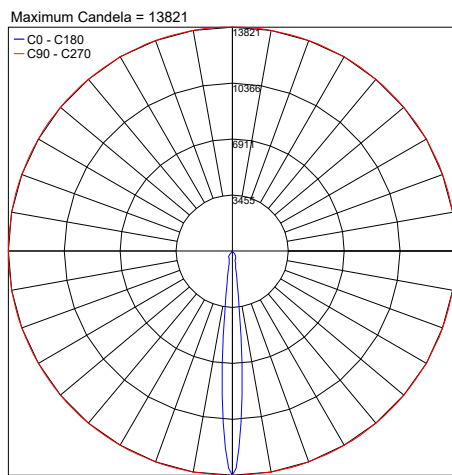

TECHNICAL DATA

Wattage	13W
Power Supply	Integral 120VAC
Construction	Body: Die-cast Copper-free Aluminum Trim: Stainless steel AISI 316L Lens: Tempered, Safety Glass Cable Length: 3.28'
CCT	2700K, 3000K, 4000K
Delivered Lumens	1057 lm (55°, 3000K) 1079 lm (35°, 3000K) 1099 lm (14°, 3000K)
Efficacy	81.3 lm/W (55°, 3000K) 83.0 lm/W (35°, 3000K) 84.5 lm/W (14°, 3000K)
Optics	14°, 35°, 55°
Finishes	Stainless Steel
Fixture Dimensions	Ø8.62" x 10.47" h
Cutout Dimensions	Ø8.27"
Fixture Weight	10.36 lbs
LED Source	1 CREE CXB1512 LED
IP Rating	IP67
IK Rating	IK10

Fixture Dimensions

ORDERING INFORMATION

Example: 701307P.27.14.SS. Accessories ordered separately.

701307P			SS
Model No.	CCT	Optic	Finish
701307P	27 - 2700K 30 - 3000K 40 - 4000K	14 - 14° 35 - 35° 55 - 55°	SS - Stainless Steel

Job Name/Date:

Fixture Type Designation:

ACCESSORIES

AC118
Honeycomb Louver for Cielo Medium

PHOTOMETRIC DATA

Note: All photometry is 3000K

Job Name/Date:

Fixture Type Designation: