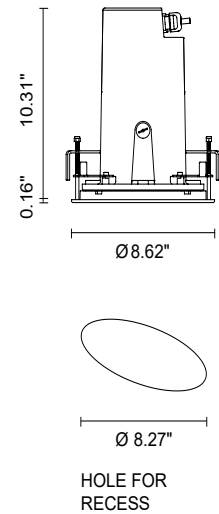

CIELO MEDIUM COB

Cielo Medium is a round, IP67-rated, recessed downlight available in 4 versions and suitable for outdoor installation. Cielo Medium COB is a 13W version with 1 CREE CXB1512 LED. Available in 3 color temperatures, 3 optic options and a stainless steel finish.

TECHNICAL DATA

Wattage	13W
Power Supply	Integral 120VAC
Construction	Body: Die-cast Copper-free Aluminum Trim: Stainless steel AISI 316L Lens: Tempered, Safety Glass Cable Length: 3.28'
CCT	2700K, 3000K, 4000K
Delivered Lumens	1057 lm (55°, 3000K) 1079 lm (35°, 3000K) 1099 lm (14°, 3000K)
Efficacy	81.3 lm/W (55°, 3000K) 83.0 lm/W (35°, 3000K) 84.5 lm/W (14°, 3000K)
Optics	14°, 35°, 55°
Finishes	Stainless Steel
Fixture Dimensions	Ø8.62" x 10.47" h
Cutout Dimensions	Ø8.27"
Fixture Weight	10.36 lbs
LED Source	1 CREE CXB1512 LED
IP Rating	IP67
IK Rating	IK10

Fixture Dimensions

ORDERING INFORMATION

Example: 701307P.27.14.SS. Accessories ordered separately.

701307P			SS
Model No.	CCT	Optic	Finish
701307P	27 - 2700K 30 - 3000K 40 - 4000K	14 - 14° 35 - 35° 55 - 55°	SS - Stainless Steel

Job Name/Date:

Fixture Type Designation:

ACCESSORIES

AC118
Honeycomb Louver for Cielo Medium

PHOTOMETRIC DATA

Note: All photometry is 3000K

Job Name/Date:

Fixture Type Designation: