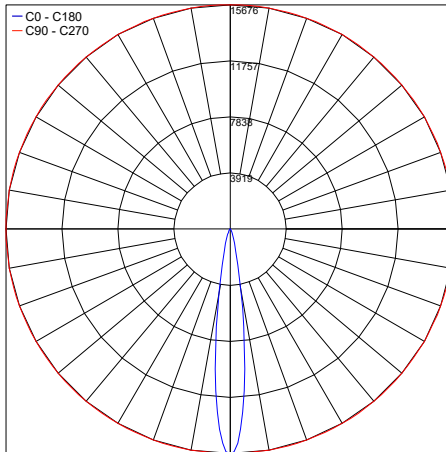

Maximum Candela = 15675.7