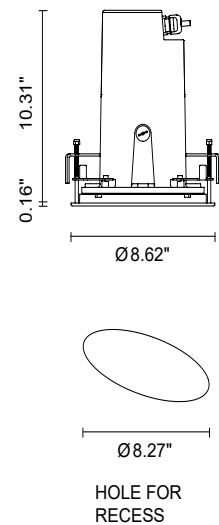

CIELO MEDIUM HP

Cielo Medium is a round, IP67-rated, recessed downlight available in 4 versions and suitable for outdoor installation. Cielo Medium HP is a 20W version with 3 CREE XHP35 LED. Available in 3 color temperatures, 3 optic options and a stainless steel finish.

TECHNICAL DATA

Wattage	20W
Power Supply	Integral 120VAC
Construction	Body: Die-cast Copper-free Aluminum Trim: Stainless steel AISI 316L Lens: Tempered, Safety Glass Cable Length: 3.28'
CCT	2700K, 3000K, 4000K
Delivered Lumens	1733 lm (28°, 3000K) 1787 lm (10°, 3000K) 1863 lm (4°, 3000K)
Efficacy	86.7 lm/W (28°, 3000K) 89.4 lm/W (10°, 3000K) 93.2 lm/W (4°, 3000K)
Optics	4°, 10°, 28°
Finishes	Stainless Steel
Fixture Dimensions	Ø8.62" x 10.47" h
Cutout Dimensions	Ø8.27"
Fixture Weight	10.36 lbs
LED Source	3 CREE XHP35 LED
IP Rating	IP67
IK Rating	IK10

Fixture Dimensions

ORDERING INFORMATION

Example: 701308P.27.4.SS. Power Supplies ordered separately.

701308P			SS
Model No.	CCT	Optic	Finish
701308P	27 - 2700K 30 - 3000K 40 - 4000K	4 - 4° 10 - 10° 28 - 28°	SS - Stainless Steel

Job Name/Date:

Fixture Type Designation:

ACCESSORIES

AC118
Honeycomb Louver for Cielo Medium

PHOTOMETRIC DATA

Note: All photometry is 3000K

Maximum Candela = 29714.9

PHOTOMETRIC FILENAME : CIELO MEDIUM HP_701308_4°.IES