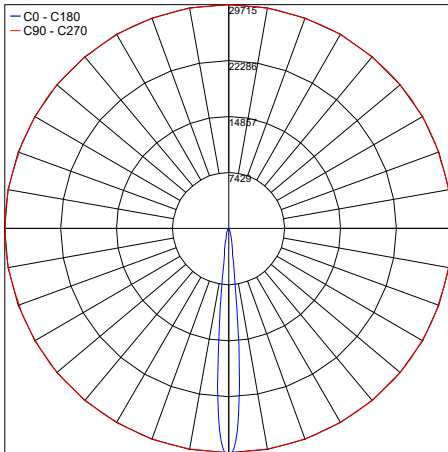

ACCESSORIES

PHOTOMETRIC DATA

Note: All photometry is 3000K

Maximum Candela = 29714.9