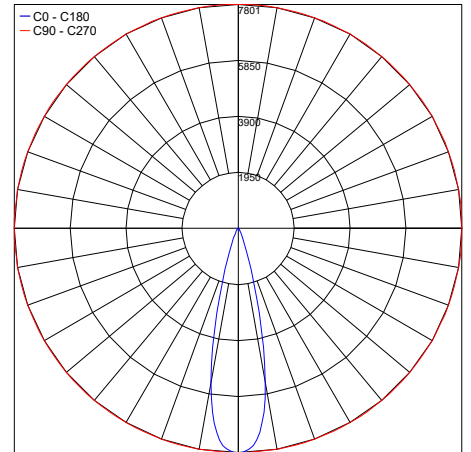

Maximum Candela = 7800.6