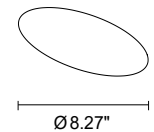

TECHNICAL DATA

Wattage	14W
Power Supply	Remote 24VDC, not included. See page 2.
Construction	Body: Die-cast Copper-free Aluminum Trim: Stainless Steel AISI 316L Lens: Tempered, Safety Glass Cable Length: 3.28'
CCT	RGBW
Delivered Lumens	435 lm (35°) 456 lm (25°) 480 lm (12°)
Efficacy	31.1 lm/W (35°) 32.6 lm/W (25°) 34.3 lm/W (12°)
Optics	12°, 25°, 35°
Finishes	Stainless Steel
Fixture Dimensions	Ø8.62" x 10.47" h
Cutout Dimensions	Ø8.27"
Fixture Weight	10.36 lbs
LED Source	1 CREE "XML" RGBW LED
IP Rating	IP67
IK Rating	IK10

Fixture Dimensions

HOLE FOR RECESS

ORDERING INFORMATION

Example: 701309P.RGBW.12.SS. Power Supplies / Accessories ordered separately.

701309P	RGBW		SS
Model No.	CCT	Optic	Finish
701309P	RGBW	12 - 12° 25 - 25° 35 - 35°	SS - Stainless Steel