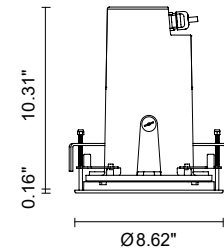

CIELO MEDIUM DMX RGBW

Cielo Medium is a round, IP67-rated, recessed downlight available in 4 versions and suitable for outdoor installation. Cielo Medium HP DMX RGBW is a 14W version with a CREE "XML" RGBW LED. Available in RGBW with 3 optic options and a stainless steel finish.

TECHNICAL DATA

Wattage	14W
Power Supply	Remote 24VDC, not included. See page 2.
Construction	Body: Die-cast Copper-free Aluminum Trim: Stainless Steel AISI 316L Lens: Tempered, Safety Glass Cable Length: 3.28'
CCT	RGBW
Delivered Lumens	435 lm (35°) 456 lm (25°) 480 lm (12°)
Efficacy	31.1 lm/W (35°) 32.6 lm/W (25°) 34.3 lm/W (12°)
Optics	12°, 25°, 35°
Finishes	Stainless Steel
Fixture Dimensions	Ø8.62" x 10.47" h
Cutout Dimensions	Ø8.27"
Fixture Weight	10.36 lbs
LED Source	1 CREE "XML" RGBW LED
IP Rating	IP67
IK Rating	IK10

Fixture Dimensions

HOLE FOR RECESS

ORDERING INFORMATION

Example: 701309P.RGBW.12.SS. Power Supplies / Accessories ordered separately.

701309P	RGBW		SS
Model No.	CCT	Optic	Finish
701309P	RGBW	12 - 12° 25 - 25° 35 - 35°	SS - Stainless Steel