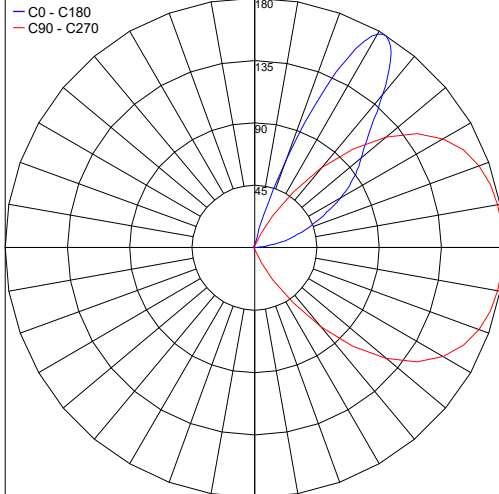

TECHNICAL DATA

Wattage	13W
Power Supply	Integral 120VAC
Construction	Body: Die-cast Copper-free Aluminum Trim: Stainless Steel AISI 316L Lens: Tempered, Safety Glass Cable Length: 3.28'
CCT	2700K, 3000K, 4000K
BUG Rating	B0-U3-G0
Delivered Lumens	940 lm (3000K)
Efficacy	72.3 lm/W (3000K)
Optics	Wall Washer
Finishes	Stainless Steel
Fixture Dimensions	Ø8.62" x 10.47" h
Cutout Dimensions	Ø8.27"
Fixture Weight	10.36 lbs
LED Source	32 x mid-power SAMSUNG 2835 LED
IP Rating	IP67
IK Rating	IK10

Fixture Dimensions

ORDERING INFORMATION

Example: 701310P.27.SS. Power Supplies ordered separately.

701310P		SS
Model No.	CCT	Finish
701310P	27 - 2700K 30 - 3000K 40 - 4000K	SS - Stainless Steel

Job Name/Date:

Fixture Type Designation:

PHOTOMETRIC DATA

Note: All photometry is 3000K

Maximum Candela = 180.4

PHOTOMETRIC FILENAME : CIELO MEDIUM WW_701310.IES

Job Name/Date:

Fixture Type Designation: