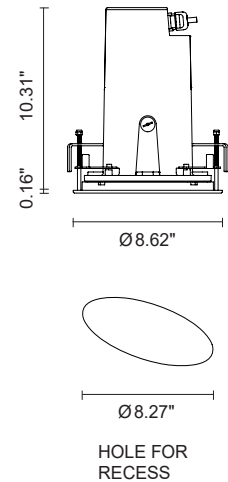

CIELO MEDIUM WALL-WASHER

Cielo Medium is a round, IP67-rated, recessed downlight available in 4 versions and suitable for outdoor installation. Cielo Medium Wall Washer is a 13W version with 32 x mid-power SAMSUNG 2835 LED. Available in 3 color temperatures, wall washer and a stainless steel finish.

TECHNICAL DATA

Wattage	13W
Power Supply	Integral 120VAC
Construction	Body: Die-cast Copper-free Aluminum Trim: Stainless Steel AISI 316L Lens: Tempered, Safety Glass Cable Length: 3.28'
CCT	2700K, 3000K, 4000K
BUG Rating	B0-U3-G0
Delivered Lumens	940 lm (3000K)
Efficacy	72.3 lm/W (3000K)
Optics	Wall Washer
Finishes	Stainless Steel
Fixture Dimensions	Ø8.62" x 10.47" h
Cutout Dimensions	Ø8.27"
Fixture Weight	10.36 lbs
LED Source	32 x mid-power SAMSUNG 2835 LED
IP Rating	IP67
IK Rating	IK10

Fixture Dimensions

ORDERING INFORMATION

Example: 701310P.27.SS. Power Supplies ordered separately.

701310P		SS
Model No.	CCT	Finish
701310P	27 - 2700K 30 - 3000K 40 - 4000K	SS - Stainless Steel

Job Name/Date:

Fixture Type Designation:

PHOTOMETRIC DATA

Note: All photometry is 3000K

Maximum Candela = 180.4

PHOTOMETRIC FILENAME : CIELO MEDIUM WW_701310.IES

Job Name/Date:

Fixture Type Designation: