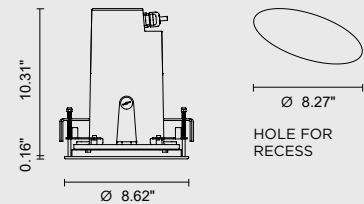

Technical features

Available on request

701307P

CIELO MEDIUM COB

Diameter 8.62" ceiling-recessed luminaire for outdoor installation, phosphochromatized and polyester powder coated die-cast copper-free aluminum body and stainless steel AISI 316L frame, tempered safety glass, molded silicone gasket. Light source tilt system +/- 15deg from outside. Built-in LED driver 50-60Hz, with 1 CREE CXB1512 LED. IP67 rating.

Finish color options:

Stainless Steel

ACCESSORIES

AC118
HONEYCOMB LOUVER
FOR CIELO MEDIUM

Technical data

Wattage	13 WATT
IP Rating	IP67
IK Rating	IK10
Material	high corrosion resistance die-cast copper-free aluminum
Trim	Stainless steel AISI 316L
Coating	polyester powder coating with phosphochromating pre-finish
Light Source	Nr. 1 CREE CXB1512 LED
Screws	Stainless steel
Transformer	Electrical power supply 120VAC 50/60Hz built in
Gasket	Silicone rubber
Glass	Tempered
Cable gland	M20
Power cable	3.28' neoprene power cable included
Gross weight	10.36 lbs

Technical features

Available on request

701308P

CIELO MEDIUM HP

Diameter 8.62" ceiling-recessed luminaire for outdoor installation, phospho-chromatized and polyester powder coated die-cast copper-free aluminum body and stainless steel AISI 316L frame, tempered safety glass, molded silicone gasket. Light source tilt system +/- 15deg from outside. Built-in LED driver, with 3 x CREE "XHP35" LED. IP67 rating.

Technical features

Available on request

Technical data

Wattage	14 WATT
IP Rating	IP67
IK Rating	IK10
Material	high corrosion resistance die-cast copper-free aluminum
Trim	Stainless steel AISI 316L
Coating	polyester powder coating with phosphochromating pre-finish
Light Source	Nr. 1 CREE "XML" RGBW LED
Screws	Stainless steel
Transformer	Electronic power supply 120VAC 50/60Hz built-in
DMX	DMX interface integrated
Gasket	Silicone rubber
Glass	Tempered
Cable gland	M20 + PG9
Power cable	3.28' neoprene power cable included
DMX cable	DMX IN cable included
Gross weight	10.36 lbs