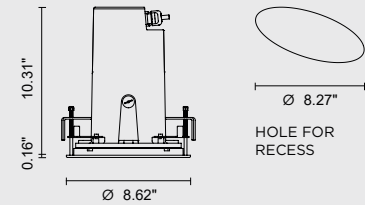

Finish color options:

Stainless Steel

ACCESSORIES

AC118
HONEYCOMB LOUVER
FOR CIELO MEDIUM

Technical data

Wattage	20 WATT
IP Rating	IP67
IK Rating	IK10
Material	high corrosion resistance die-cast copper-free aluminum
Trim	Stainless steel AISI 316L
Coating	polyester powder coating with phosphochromating pre-finish
Light Source	Nr. 3 CREE XHP35 LED
Screws	Stainless steel
Transformer	Electrical power supply 120VAC 50/60Hz built in
Gasket	Silicone rubber
Glass	Tempered
Cable gland	M20
Power cable	3.28' neoprene power cable included
Gross weight	10.36 lbs

Technical features

Available on request

Technical data

Wattage	14 WATT
IP Rating	IP67
IK Rating	IK10
Material	high corrosion resistance die-cast copper-free aluminum
Trim	Stainless steel AISI 316L
Coating	polyester powder coating with phosphochromating pre-finish
Light Source	Nr. 1 CREE "XML" RGBW LED
Screws	Stainless steel
Transformer	Electronic power supply 120VAC 50/60Hz built-in
DMX	DMX interface integrated
Gasket	Silicone rubber
Glass	Tempered
Cable gland	M20 + PG9
Power cable	3.28' neoprene power cable included
DMX cable	DMX IN cable included
Gross weight	10.36 lbs