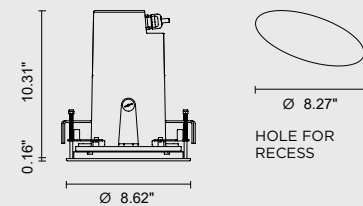

Technical features

Available on request

701307P

CIELO MEDIUM COB

Diameter 8.62" ceiling-recessed luminaire for outdoor installation, phosphochromatized and polyester powder coated die-cast copper-free aluminum body and stainless steel AISI 316L frame, tempered safety glass, molded silicone gasket. Light source tilt system +/- 15deg from outside. Built-in LED driver 50-60Hz, with 1 CREE CXB1512 LED. IP67 rating.

Finish color options:

Stainless Steel

ACCESSORIES

AC118
HONEYCOMB LOUVER
FOR CIELO MEDIUM

Technical data

Wattage	13 WATT
IP Rating	IP67
IK Rating	IK10
Material	high corrosion resistance die-cast copper-free aluminum
Trim	Stainless steel AISI 316L
Coating	polyester powder coating with phosphochromating pre-finish
Light Source	Nr. 1 CREE CXB1512 LED
Screws	Stainless steel
Transformer	Electrical power supply 120VAC 50/60Hz built in
Gasket	Silicone rubber
Glass	Tempered
Cable gland	M20
Power cable	3.28' neoprene power cable included
Gross weight	10.36 lbs

Technical features

Available on request

701308P

CIELO MEDIUM HP

Diameter 8.62" ceiling-recessed luminaire for outdoor installation, phospho-chromatized and polyester powder coated die-cast copper-free aluminum body and stainless steel AISI 316L frame, tempered safety glass, molded silicone gasket. Light source tilt system +/- 15deg from outside. Built-in LED driver, with 3 x CREE "XHP35" LED. IP67 rating.

Technical features

Available on request

Technical data

Wattage	14 WATT
IP Rating	IP67
IK Rating	IK10
Material	high corrosion resistance die-cast copper-free aluminum
Trim	Stainless steel AISI 316L
Coating	polyester powder coating with phosphochromating pre-finish
Light Source	Nr. 1 CREE "XML" RGBW LED
Screws	Stainless steel
Transformer	Electronic power supply 120VAC 50/60Hz built-in
DMX	DMX interface integrated
Gasket	Silicone rubber
Glass	Tempered
Cable gland	M20 + PG9
Power cable	3.28' neoprene power cable included
DMX cable	DMX IN cable included
Gross weight	10.36 lbs