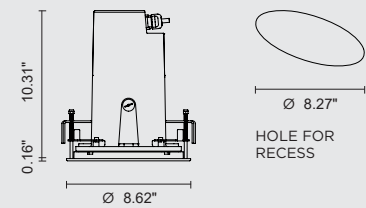

Technical features

Available on request

Technical data

Wattage	14 WATT
IP Rating	IP67
IK Rating	IK10
Material	high corrosion resistance die-cast copper-free aluminum
Trim	Stainless steel AISI 316L
Coating	polyester powder coating with phosphochromating pre-finish
Light Source	Nr. 1 CREE "XML" RGBW LED
Screws	Stainless steel
Transformer	Electronic power supply 120VAC 50/60Hz built-in
DMX	DMX interface integrated
Gasket	Silicone rubber
Glass	Tempered
Cable gland	M20 + PG9
Power cable	3.28' neoprene power cable included
DMX cable	DMX IN cable included
Gross weight	10.36 lbs

light source	light beam options	lumen output (lm)	lumin. efficacy (lm/w)
RGBW			
high-power led	12°	480	34.28
high-power led	25°	456	32.58
high-power led	35°	435	31.07

Finish color options:

ACCESSORIES

AC18 HONEYCOMB LOUVER FOR CIELO MEDIUM

Technical features

Available on request

701310P

CIELO MEDIUM WALL-WASHER

Diameter 8.62" ceiling-recessed luminaire for outdoor installation, phosphochromatized and polyester powder coated die-cast copper-free aluminum body and stainless steel AISI 316L frame, tempered safety glass, molded silicone gasket. Built-in LED driver 50-60Hz, with 32 x mid-power SAMSUNG 2835 LED. IP67 rating.