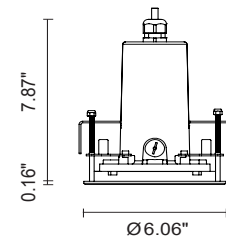

# CIELO MINI BLADE

Cielo Mini is a round, IP67-rated, recessed downlight available in 6 versions and suitable for outdoor installation. Cielo Mini Blade is an 8W version with 1 CREE XHP35 LED. Available in 3 color temperatures, 8° x 170° blade optics and a stainless steel finish.

## TECHNICAL DATA

<b>Wattage</b>	8W
<b>Power Supply</b>	Integral 120VAC
<b>Construction</b>	Body: Die-cast Copper-free Aluminum Trim: Stainless steel AISI 316L Lens: Tempered, Safety Glass Cable Length: 3.28'
<b>CCT</b>	2700K, 3000K, 4000K
<b>BUG Rating</b>	B0-U2-G0 (3000K)
<b>Delivered Lumens</b>	582 lm (3000K)
<b>Efficacy</b>	72.75 lm/W (3000K)
<b>Optics</b>	8° x 170°
<b>Finishes</b>	Stainless Steel
<b>Fixture Dimensions</b>	Ø6.06" x 8.03" h
<b>Cutout Dimensions</b>	Ø5.71"
<b>Fixture Weight</b>	5.29 lbs
<b>LED Source</b>	1 CREE XHP35 LED
<b>IP Rating</b>	IP67
<b>IK Rating</b>	IK10

Fixture Dimensions

## ORDERING INFORMATION

Example: 701306P.27.8x170.SS. Power Supplies ordered separately.

701306P	.		.		.	SS
<b>Model No.</b>	<b>CCT</b>	<b>Optic</b>	<b>Finish</b>			
701306P	27 - 2700K 30 - 3000K 40 - 4000K	8x170 - 8° x 170°	SS - Stainless Steel			