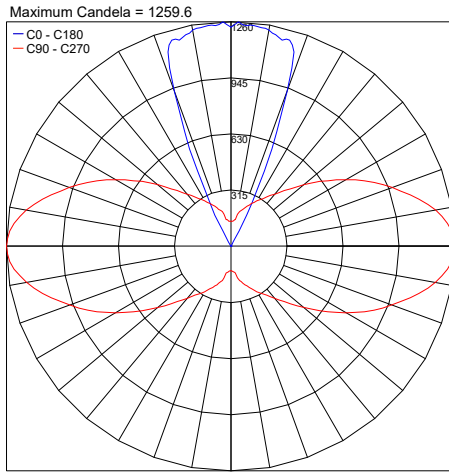

PHOTOMETRIC DATA

Note: All photometry is 3000K

Job Name/Date:

Fixture Type Designation: