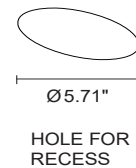

# CIELO MINI BLADE

Cielo Mini is a round, IP67-rated, recessed downlight available in 6 versions and suitable for outdoor installation. Cielo Mini Blade is an 8W version with 1 CREE XHP35 LED. Available in 3 color temperatures, 8° x 170° blade optics and a stainless steel finish.

## TECHNICAL DATA

<b>Wattage</b>	8W
<b>Power Supply</b>	Integral 120VAC
<b>Construction</b>	Body: Die-cast Copper-free Aluminum Trim: Stainless steel AISI 316L Lens: Tempered, Safety Glass Cable Length: 3.28'
<b>CCT</b>	2700K, 3000K, 4000K
<b>BUG Rating</b>	B0-U2-G0 (3000K)
<b>Delivered Lumens</b>	582 lm (3000K)
<b>Efficacy</b>	72.75 lm/W (3000K)
<b>Optics</b>	8° x 170°
<b>Finishes</b>	Stainless Steel
<b>Fixture Dimensions</b>	Ø6.06" x 8.03" h
<b>Cutout Dimensions</b>	Ø5.71"
<b>Fixture Weight</b>	5.29 lbs
<b>LED Source</b>	1 CREE XHP35 LED
<b>IP Rating</b>	IP67
<b>IK Rating</b>	IK10

Fixture Dimensions