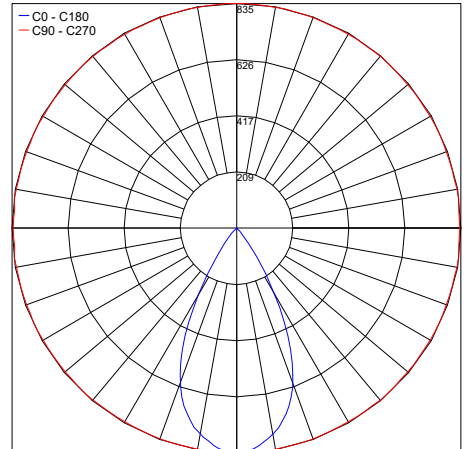

Maximum Candela = 834.6