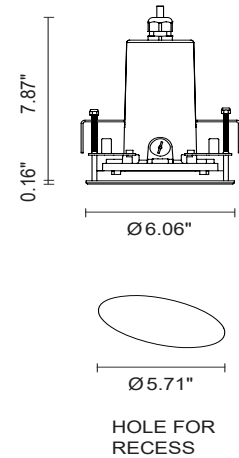

CIELO MINI COB

Cielo Mini is a round, IP67-rated, recessed downlight available in 6 versions and suitable for outdoor installation. Cielo Mini COB is an 8W version with a CREE CXB1304 COB LED. Available in 3 color temperatures, 3 optics options and a stainless steel finish.

TECHNICAL DATA

Wattage	8W
Power Supply	Integral 120VAC
Construction	Body: Die-cast Copper-free Aluminum Trim: Stainless steel AISI 316L Lens: Tempered, Safety Glass Cable Length: 3.28'
CCT	2700K, 3000K, 4000K
Delivered Lumens	580 lm (60°, 3000K) 600 lm (36°, 3000K) 620 lm (18°, 3000K)
Efficacy	72.5 lm/W (60°, 3000K) 75.0 lm/W (36°, 3000K) 77.5 lm/W (18°, 3000K)
Optics	18°, 36°, 60°
Finishes	Stainless Steel
Fixture Dimensions	Ø6.06" x 8.03" h
Cutout Dimensions	Ø5.71"
Fixture Weight	5.29 lbs
LED Source	1 CREE CXB1304 COB LED
IP Rating	IP67
IK Rating	IK10

Fixture Dimensions

ORDERING INFORMATION

Example: 701301P.27.18.SS. Power Supplies ordered separately.

701301P			SS
Model No.	CCT	Optic	Finish
701301P	27 - 2700K	18 - 18°	SS - Stainless Steel
	30 - 3000K	36 - 36°	
	40 - 4000K	60 - 60°	

PHOTOMETRIC FILENAME : CIELO MINI COB_701301_14°.IES

Maximum Candela = 1312.8

PHOTOMETRIC FILENAME : CIELO MINI COB_701301_35°.IES

Maximum Candela = 834.6

PHOTOMETRIC FILENAME : CIELO MINI COB_701301_55°.IES