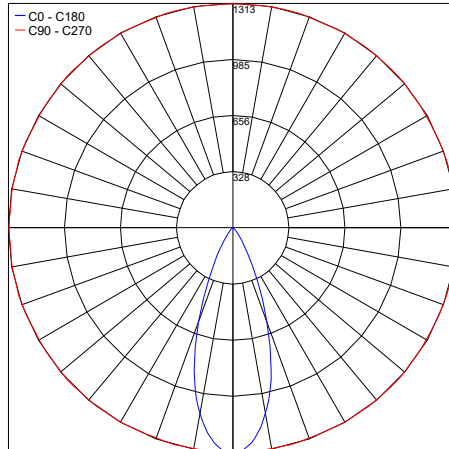

Maximum Candela = 1312.8