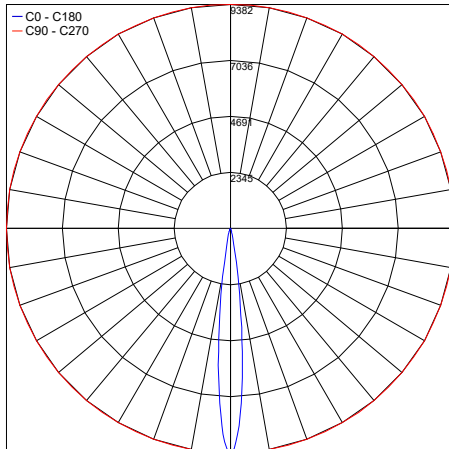

ACCESSORIES

PHOTOMETRIC DATA

Note: All photometry is 3000K

Maximum Candela = 9381.8